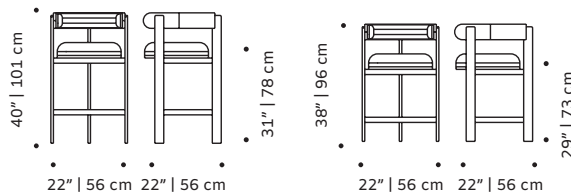

SUSTAINABILITY

All our packaging is ecofriendly. We prioritize paper materials and all the plastic we use is 100% recyclable or recycled. We use environmentally friendly high resilience foam certified by Oeko-tex.

MOULIN bar chair