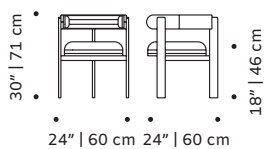

MOULIN chair