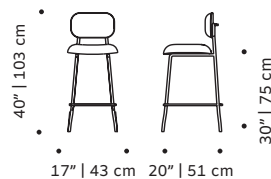

PACKAGING

Weight item:

Miami chair:	Miami bar chair:	Miami armchair:
14 lb 7 kg	17 lb 8 kg	

Weight packaging:

Miami chair:	Miami bar chair:	Miami armchair:
42 lb 19 kg	44 lb 20 kg	

Packaging type: cardboard box and pallet

Packaging dimensions with pallet:

Miami chair:	Miami bar chair:	Miami armchair:
60x70x115 cm	60x70x115 cm	

Number of parcels: 2 chairs per box

SUSTAINABILITY

All our packaging is ecofriendly. We prioritize paper materials and all the plastic we use is 100% recyclable or recycled. We use environmentally friendly high resilience foam certified by Oeko-tex. All the parts can be separated stored for recycling