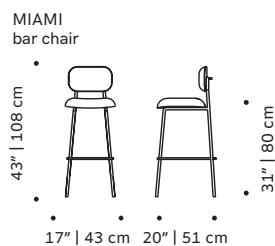

PACKAGING

Weight item:

Miami chair:	Miami bar chair:	Miami armchair:
14 lb 7 kg	17 lb 8 kg	

Weight packaging:

Miami chair:	Miami bar chair:	Miami armchair:
42 lb 19 kg	44 lb 20 kg	

Packaging type: cardboard box and pallet

Packaging dimensions with pallet:

Miami chair:	Miami bar chair:	Miami armchair:
60x70x115 cm	60x70x115 cm	

Number of parcels: 2 chairs per box

SUSTAINABILITY

All our packaging is ecofriendly. We prioritize paper materials and all the plastic we use is 100% recyclable or recycled. We use environmentally friendly high resilience foam certified by Oeko-tex. All the parts can be separated stored for recycling