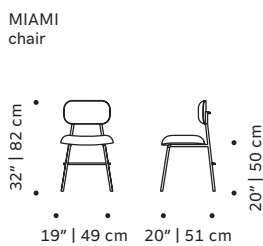

PACKAGING

Weight item:

Miami chair:	Miami bar chair:	Miami armchair:
14 lb 7 kg	17 lb 8 kg	

Weight packaging:

Miami chair:	Miami bar chair:	Miami armchair:
42 lb 19 kg	44 lb 20 kg	

Packaging type: cardboard box and pallet

Packaging dimensions with pallet:

Miami chair:	Miami bar chair:	Miami armchair:
60x70x115 cm	60x70x115 cm	

Number of parcels: 2 chairs per box

SUSTAINABILITY

All our packaging is ecofriendly. We prioritize paper materials and all the plastic we use is 100% recyclable or recycled. We use environmentally friendly high resilience foam certified by Oeko-tex. All the parts can be separated stored for recycling