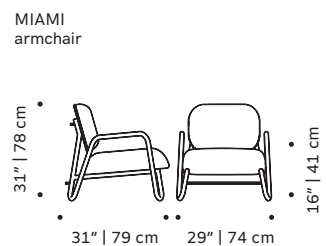

PACKAGING

Weight item:

Miami chair:	Miami bar chair:	Miami armchair:
14 lb 7 kg	17 lb 8 kg	

Weight packaging:

Miami chair:	Miami bar chair:	Miami armchair:
42 lb 19 kg	44 lb 20 kg	

Packaging type: cardboard box and pallet

Packaging dimensions with pallet:

Miami chair:	Miami bar chair:	Miami armchair:
60x70x115 cm	60x70x115 cm	

Number of parcels: 2 chairs per box

SUSTAINABILITY

All our packaging is ecofriendly. We prioritize paper materials and all the plastic we use is 100% recyclable or recycled. We use environmentally friendly high resilience foam certified by Oeko-tex. All the parts can be separated stored for recycling