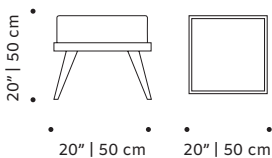

PACKAGING

Weight item: 26 lb | 12 kg

Weight packaging: 53 lb | 24 kg

Packaging type: cardboard box and pallet

Packaging dimensions with pallet: 65x65x75 cm

Number of parcels: 1

MINI
stool