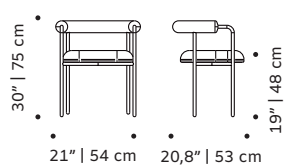

**Volta bar chair:**

42 lb | 19 kg

44 lb | 20 kg

**Packaging type:** cardboard box and pallet

**Packaging dimensions with pallet:**

**Volta chair:**

**Volta bar chair:**

59x58x83 cm

53x52x105 cm

**Number of parcels:** 2 chairs per box

VOLTA  
chair

VOLTA  
bar chair