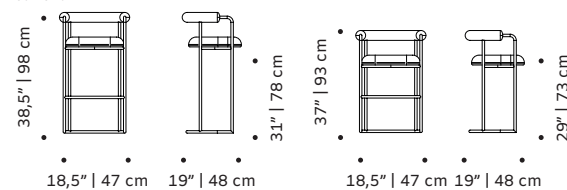

VOLTA
bar chair