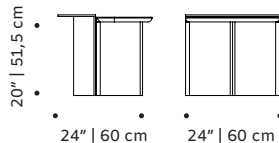

DUPLEX
side table