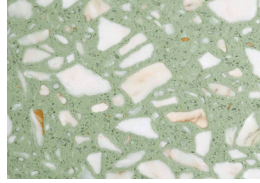

Top: natural oak or natural walnut, available in all lacquered metal and lacquered wood colors

Base: marble travertine, terrazzo: white, green, sage, red, africa and black and white

PRODUCT OPTIONS

The collection is made with marble. As it is a natural product, variations in tone, colour, granularity and pattern may occur. Because of this, the sample may not exactly match a slab or finished product.

DUPLEX
center table

DUPLEX
side table

FINISHINGS

Big base

MARBLE

Terrazzo Beige

Terrazzo Green

Terrazzo Sage

Terrazzo Africa

Terrazzo black & white

Travertine

Terrazzo Encarnado

Carrara

Estremoz

Estremoz Rosa

Green Guatemala

Taupe

Yellow Sun

Salmon

Lipstick

Copper Color

Dream

Emerald

Moss