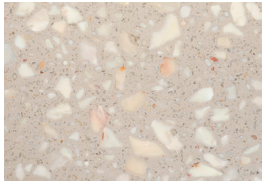

Top: natural oak or natural walnut, available in all lacquered metal and lacquered wood colors

Base: marble travertine, terrazzo: white, green, sage, red, africa and black and white

PRODUCT OPTIONS

The collection is made with marble. As it is a natural product, variations in tone, colour, granularity and pattern may occur. Because of this, the sample may not exactly match a slab or finished product.

DUPLEX
center table

DUPLEX
side table

FINISHINGS

Big base

MARBLE

Terrazzo Beige

Terrazzo Green

Terrazzo Sage

Terrazzo Africa

Terrazzo black & white

Travertine

Terrazzo Encarnado

Carrara

Estremoz

Estremoz Rosa

Green Guatemala