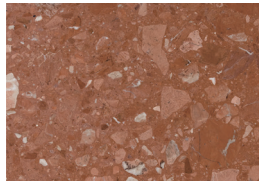

Top: natural oak or natural walnut, available in all lacquered metal and lacquered wood colors

Base: marble travertine, terrazzo: white, green, sage, red, africa and black and white

PRODUCT OPTIONS

The collection is made with marble. As it is a natural product, variations in tone, colour, granularity and pattern may occur. Because of this, the sample may not exactly match a slab or finished product.

DUPLEX
center table

DUPLEX
side table

FINISHINGS

Big base

MARBLE

Terrazzo Beige

Terrazzo Green

Terrazzo Sage

Terrazzo Africa

Terrazzo black & white

Travertine

Terrazzo Encarnado

Carrara

Estremoz

Estremoz Rosa

Green Guatemala