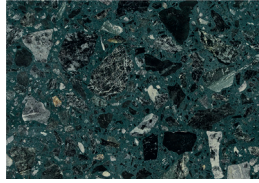

Top: natural oak or natural walnut, available in all lacquered metal and lacquered wood colors

Base: marble travertine, terrazzo: white, green, sage, red, africa and black and white

PRODUCT OPTIONS

The collection is made with marble. As it is a natural product, variations in tone, colour, granularity and pattern may occur. Because of this, the sample may not exactly match a slab or finished product.

DUPLEX
center table

DUPLEX
side table

FINISHINGS

Big base

MARBLE

Terrazzo Beige

Terrazzo Green

Terrazzo Sage

Terrazzo Africa

Terrazzo black & white

Travertine

Terrazzo Encarnado

Carrara

Estremoz

Estremoz Rosa

Green Guatemala