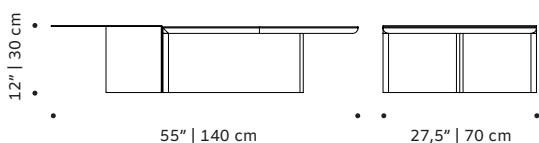

SUSTAINABILITY

All our packaging is ecofriendly. We prioritize paper materials and all the plastic we use is 100% recyclable or recycled. All the parts can be separated stored for recycling.

DUPLEX
center table