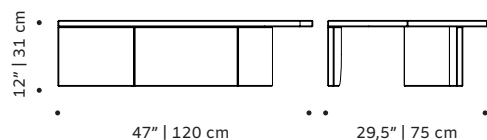

SUSTAINABILITY

All our packaging is ecofriendly. We prioritize paper materials and all the plastic we use is 100% recyclable or recycled. All the parts can be separated stored for recycling.

CURVE
center table