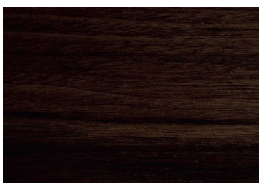

Estremoz Rosa

Green Guatemala

Nero Marquina

Feet

PLYWOOD VENEER

Natural Oak

Natural Walnut

Dark Walnut