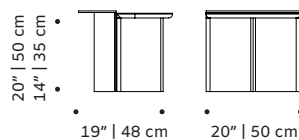

CURVE
side table