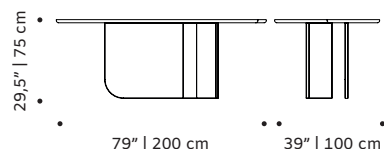

CURVE
dinner table