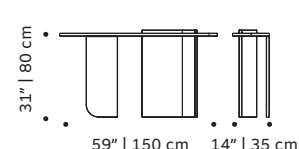

CURVE
console