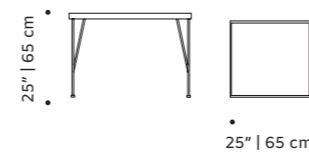

caldas

side table

- **top** handmade tiles available in pattern, stripes plain, gaudí, circles, stripes, with ou without glass
- **frame** lacquered metal or natural oak
- **base** lacquered metal
- **use** outdoor and indoor
- **weight** 37 lb | 17 kg
- **dimensions**
  - w 25" | 65 cm
  - d 25" | 65 cm
  - h 25" | 65 cm

//as pictured
top: ocean stripes ceramic tiles top, ivory wood structure, ivory lacquered metal feet
bottom: jade pattern ceramic tiles top, ivory wood structure, ivory lacquered metal feet