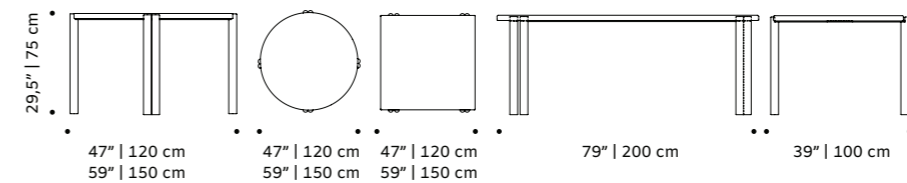

//as pictured
terrazo amazonia, sage stainless steel 304 structure

// center and dinner table