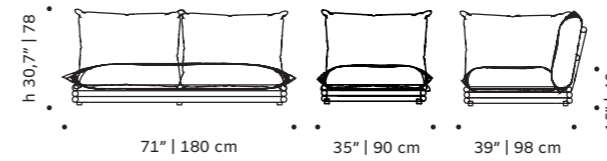

duna

modular couch

upholstery quick dry foam and outdoor fabric
structure stainless steel 304 or metal both lacquered for outdoor
dimensions w 104" | 278 cm
d 74" | 188 cm
h 32" | 80 cm
sh 16" | 40 cm