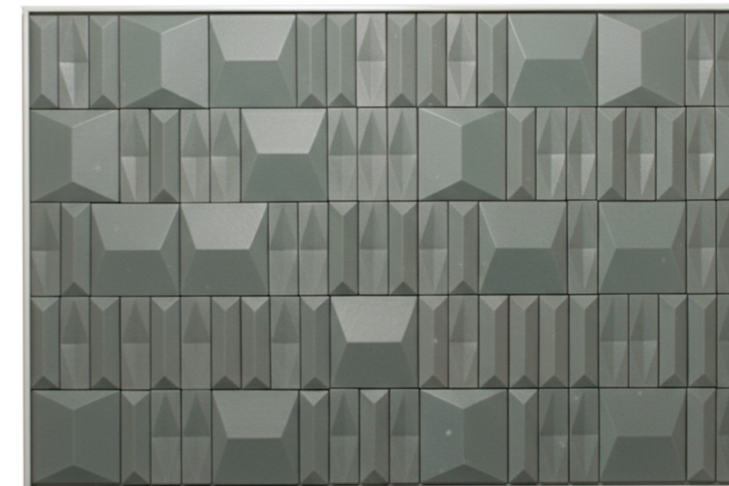

new

milano

tiles panel

terracota or faience handmade tiles and outdoor lacquered metal frame in ivory or black

weight 375 lb | 170 kg

dimensions w 59" | 150 cm
d 1,5" | 4 cm
h 37" | 95 cm