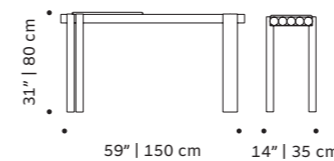

//as pictured
travertine marble board, sage stainless steel
304 structure

// side table and console