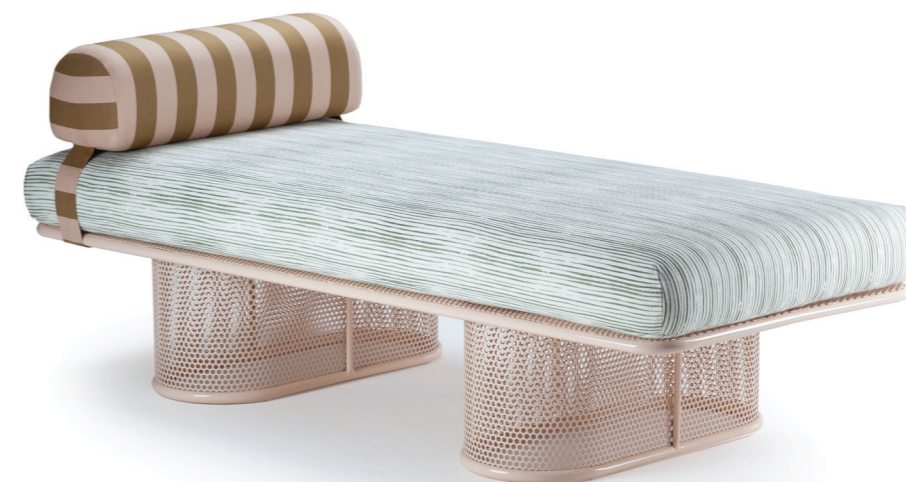

# duna

armchair

**upholstery** quick dry foam and outdoor fabric

**structure** stainless steel 304 or metal both lacquered  
for outdoor

**dimensions** w 31" | 80 cm  
d 36" | 92 cm  
h 30,7" | 78 cm  
sh 16" | 40 cm

## riviera

daybed

**top fabric**  
**structure** stainless steel 304  
**dimensions** w 190 cm  
d 79 cm  
h 69 cm

//as pictured  
raja esmeche blanco/verde oscuro,  
sage stainless steel 304 structure

// daybed