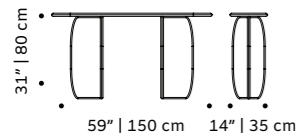

cactus

console

top marble, wood veneer or lacquered wood
base marble, wood veneer or lacquered wood
dimensions w 59" | 150 cm
d 14" | 35 cm
h 31" | 80 cm

//as pictured
top: terrazzo amazónico
bottom: terrazzo encarnado