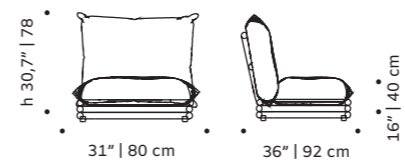

# duna

armchair

**upholstery** quick dry foam and outdoor fabric

**structure** stainless steel 304 or metal both lacquered  
for outdoor

**dimensions** w 31" | 80 cm  
d 36" | 92 cm  
h 30,7" | 78 cm  
sh 16" | 40 cm