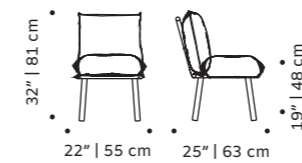

duna

chair

upholstery quick dry foam and outdoor fabric
structure stainless steel 304 or metal both lacquered
for outdoor
dimensions w 22" | 55 cm
d 25" | 63 cm
h 32" | 81 cm
sh 19" | 48 cm