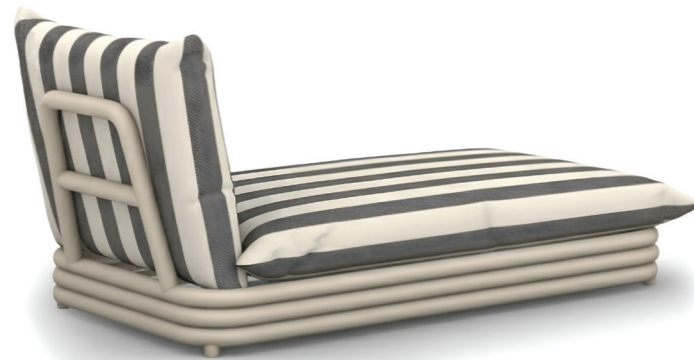

# duna

daybed

**upholstery** quick dry foam and outdoor fabric  
**structure** stainless steel 304 or metal both lacquered for outdoor  
**dimensions** w 35" | 90 cm  
 55" | 140 cm  
 d 59" | 150 cm  
 h 30,7" | 78 cm  
 sh 16" | 40 cm