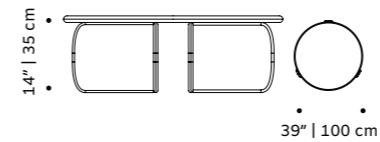

## riviera

vases

**tube** fabric  
**structure** stainless steel 304  
**dimensions** left Ø 40 cm  
 h 47 cm  
 right Ø 26 cm  
 h 36 cm

//as pictured  
 left: nude, sage stainless steel 304 structure  
 right: lilac, earth stainless steel 304 structure

# cactus

side table

**top** marble, wood veneer or lacquered wood  
**base** marble, wood veneer or lacquered wood  
**dimensions** Ø 24" | 60 cm  
 h 16" | 40 cm  
 20" | 50 cm

//as pictured  
 top: terrazzo sage  
 bottom: terrazzo green

# cactus

center table

**top** marble, wood veneer or lacquered wood  
**base** marble, wood veneer or lacquered wood  
**dimensions** Ø 39" | 100 cm  
 h 14" | 35 cm

//as pictured  
 top: terrazzo beige  
 bottom: travertine marble