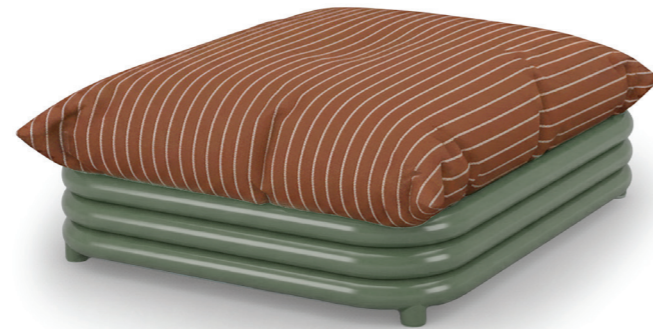

duna

pouf

upholstery quick dry foam and outdoor fabric
structure stainless steel 304 or metal both lacquered
for outdoor
dimensions w 35" | 90 cm
d 29,5" | 75 cm
h 16" | 40 cm

//as pictured
top: strasse bronze, jade stainless steel
304 structure
bottom: strasse cinnamon, sage stainless steel
304 structure