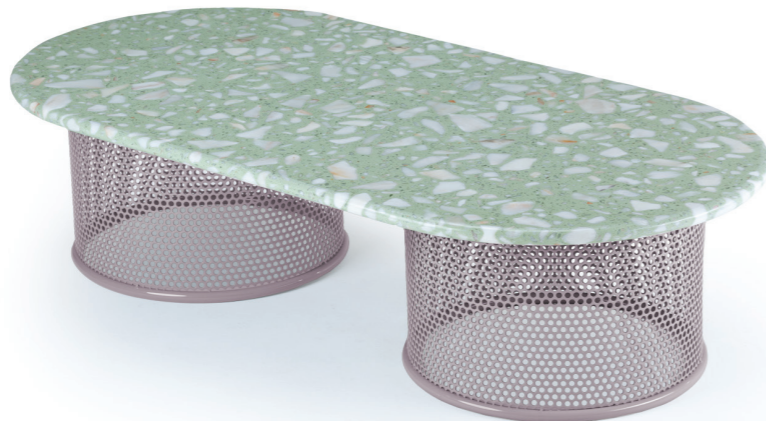

## riviera

side table

**top** marble  
**structure** stainless steel 304  
**dimensions** Ø 60 cm  
h 40 cm

//as pictured  
top: travertine marble top, nude stainless steel 304 base  
bottom: travertine marble top, earth stainless steel 304 base

# riviera

center tables

**top** marble  
**structure** stainless steel 304  
**dimensions** w 120 cm  
 d 60 cm  
 h 30 cm

//as pictured  
 top: terrazzo sage marble top, sage stainless steel 304 base  
 bottom: terrazzo sage marble top, lilac stainless steel 304 base