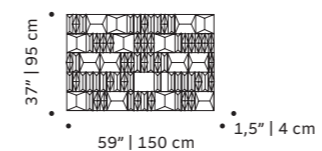

# duna

side table

**structure** stainless steel 304 or metal both lacquered  
for outdoor

**dimensions** w 24" | 60 cm  
d 24" | 60 cm  
h 16" | 40 cm

//as pictured  
ivory stainless steel 304 structure

# milano

tiles panel

terracota or faience handmade tiles and outdoor lacquered metal frame in ivory or black

**weight** 375 lb | 170 kg

**dimensions** w 59" | 150 cm  
d 1,5" | 4 cm  
h 37" | 95 cm

// tiles panels

**james**  
armchair

**top** quick dry foam and outdoor fabric  
**structure** iroko wood  
**dimensions** w 31" | 77 cm  
 d 33" | 84 cm  
 h 30" | 76 cm  
 seat height 16" | 40 cm

//as pictured  
 calle yellow, iroko wood structure