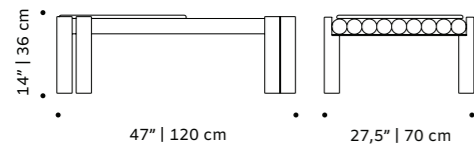

## duna

center table

- table board** marble or terrazo
- structure** stainless steel 304 or metal both lacquered for outdoor
- dimensions** w 47" | 120 cm  
d 27,5" | 70 cm  
h 14" | 36 cm

//as pictured  
amazonico terrazzo board, taupe stainless steel 304 structure