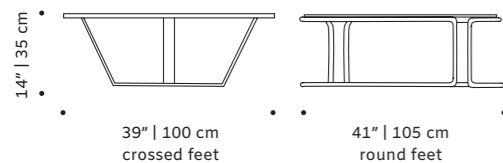

//as pictured

top: yellow sun gaudí handmade tiles top, sage lacquered metal base
bottom: stripes charm handmade tiles top, copper color lacquered metal base