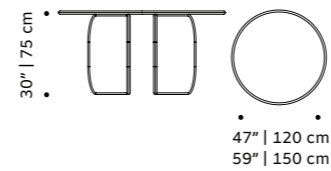

## riviera

vases

**tube** fabric  
**structure** stainless steel 304  
**dimensions** left Ø 40 cm  
 h 47 cm  
 right Ø 26 cm  
 h 36 cm

//as pictured  
 left: nude, sage stainless steel 304 structure  
 right: lilac, earth stainless steel 304 structure

# cactus

console

**top** marble, wood veneer or lacquered wood  
**base** marble, wood veneer or lacquered wood  
**dimensions** w 59" | 150 cm  
 d 14" | 35 cm  
 h 31" | 80 cm

//as pictured  
 top: terrazzo amazónico  
 bottom: terrazzo encarnado

# cactus

dinner table

**top** marble (merrazzo top only for 120cm), wood veneer or lacquered wood  
**base** marble, wood veneer or lacquered wood  
**dimensions** Ø 47" | 120 cm  
 59" | 150 cm  
 h 30" | 75 cm