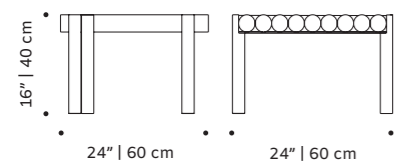

## duna

dinner table

- round/square/recatangle table top** marble or terrazo
- structure** stainless steel 304 or metal both lacquered for outdoor
- dimensions round** Ø 47" | 120 cm  
59" | 150 cm  
h 29,5" | 75 cm
- dimensions square** w 47" | 120 cm  
d 47" | 120 cm  
h 29,5" | 75 cm
- dimensions rectangle** w 79" | 200 cm  
d 39" | 100 cm  
h 29,5" | 75 cm

# duna

side table

**structure** stainless steel 304 or metal both lacquered  
for outdoor

**dimensions** w 24" | 60 cm  
d 24" | 60 cm  
h 16" | 40 cm

//as pictured  
ivory stainless steel 304 structure

# milano

tiles panel

terracota or faience handmade tiles and outdoor lacquered metal frame in ivory or black

**weight** 375 lb | 170 kg

**dimensions** w 59" | 150 cm  
d 1,5" | 4 cm  
h 37" | 95 cm

// tiles panels