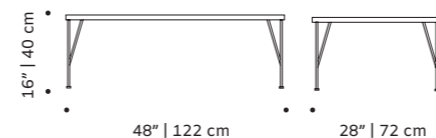

## caldas

center table

- top** handmade tiles available in pattern, stripes plain, gaudí, circles, stripes, with ou without glass
- frame** lacquered metal or natural oak
- feet** lacquered metal
- use** outdoor and indoor
- weight** 59 lb | 32 kg
- dimensions** w 48" | 122 cm  
d 28" | 72 cm  
h 16" | 40 cm