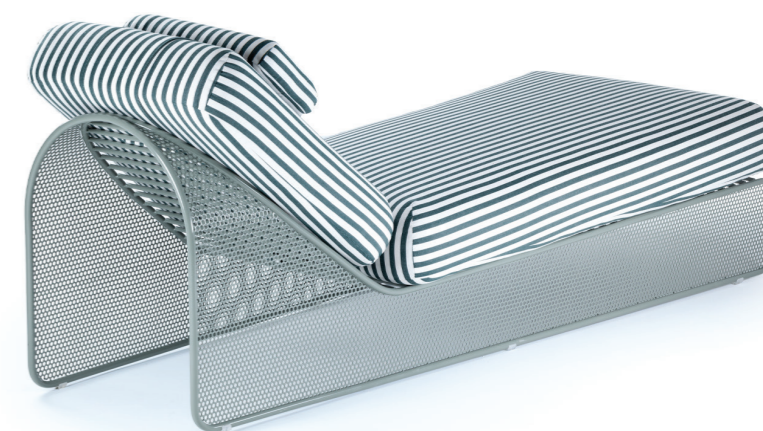

## riviera

chair

**top** fabric  
**structure** stainless steel 304  
**dimensions** w 46 cm  
d 52 cm  
h counter 91 cm  
seat height counter 71 cm  
h bar 96 cm  
seat height bar 76 cm

//as pictured  
raja esmeche naranja/blanco, earth stainless  
steel 304 structure

## riviera

daybed

**top fabric**  
**structure** stainless steel 304  
**dimensions** w 190 cm  
d 79 cm  
h 69 cm

//as pictured  
raja esmeche blanco/verde oscuro,  
sage stainless steel 304 structure

// daybed