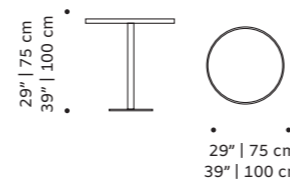

//as pictured

top: teal gaudí ceramic top, nude wood structure, nude lacquered metal base
bottom: charm stripes ceramic tiles top, copper color wood structure, copper color lacquered metal feet

// dinner tables