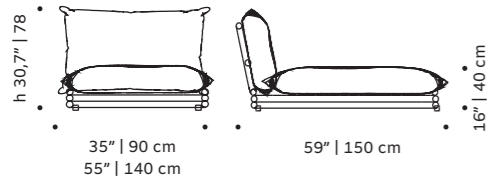

# duna

daybed

**upholstery** quick dry foam and outdoor fabric  
**structure** stainless steel 304 or metal both lacquered for outdoor  
**dimensions** w 35" | 90 cm  
 55" | 140 cm  
 d 59" | 150 cm  
 h 30,7" | 78 cm  
 sh 16" | 40 cm