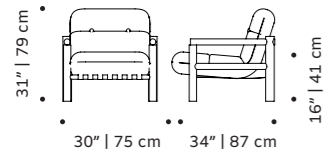

# milano

tiles panel

terracota or faience handmade tiles and outdoor lacquered metal frame in ivory or black

**weight** 375 lb | 170 kg

**dimensions** w 59" | 150 cm  
d 1,5" | 4 cm  
h 37" | 95 cm

// tiles panels

**james**  
armchair

**top** quick dry foam and outdoor fabric  
**structure** iroko wood  
**dimensions** w 31" | 77 cm  
 d 33" | 84 cm  
 h 30" | 76 cm  
 seat height 16" | 40 cm

//as pictured  
 calle yellow, iroko wood structure