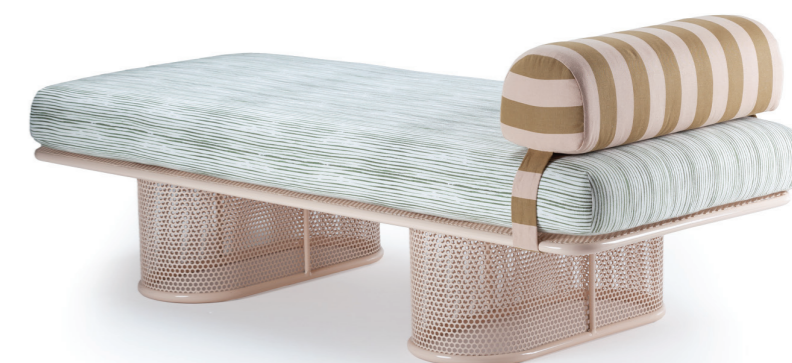

riviera

bench

top fabric
structure stainless steel 304
dimensions w 160/180/190 cm
d 70 cm
h 56 cm

//as pictured
stello green and belmondo 005 cushion, nude
stainless steel 304 structure