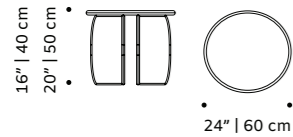

## riviera

vases

**tube** fabric  
**structure** stainless steel 304  
**dimensions** left Ø 40 cm  
 h 47 cm  
 right Ø 26 cm  
 h 36 cm

//as pictured  
 left: nude, sage stainless steel 304 structure  
 right: lilac, earth stainless steel 304 structure

# cactus

dinner table

**top** marble (merrazzo top only for 120cm), wood veneer or lacquered wood  
**base** marble, wood veneer or lacquered wood  
**dimensions** Ø 47" | 120 cm  
 59" | 150 cm  
 h 30" | 75 cm

# cactus

side table

**top** marble, wood veneer or lacquered wood  
**base** marble, wood veneer or lacquered wood  
**dimensions** Ø 24" | 60 cm  
 h 16" | 40 cm  
 20" | 50 cm

//as pictured  
 top: terrazzo sage  
 bottom: terrazzo green