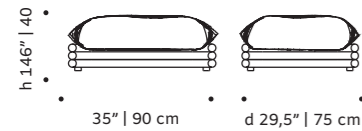

duna

pouf

upholstery quick dry foam and outdoor fabric
structure stainless steel 304 or metal both lacquered
for outdoor
dimensions w 35" | 90 cm
d 29,5" | 75 cm
h 16" | 40 cm

//as pictured
top: strasse bronze, jade stainless steel
304 structure
bottom: strasse cinnamon, sage stainless steel
304 structure