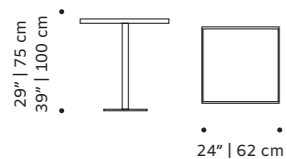

//as pictured

top: sage stripes ceramic top, sage wood structure, sage lacquered metal base
bottom: ocean circules ceramic tiles top, moss wood structure, moss lacquered metal feet