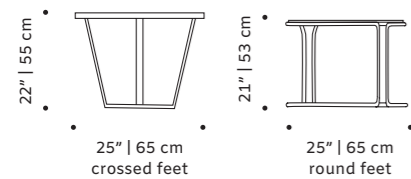

## caldas

center table

- top** handmade tiles available in pattern, stripes plain, gaudí, circles, stripes, with ou without glass
- frame** lacquered metal or natural oak
- feet** lacquered metal
- use** outdoor and indoor
- weight** 59 lb | 32 kg
- dimensions** w 48" | 122 cm  
d 28" | 72 cm  
h 16" | 40 cm

## caldas round

side table

- top** handmade tiles available in pattern, stripes plain, gaudí, circles, stripes, with ou without glass
- frame** lacquered metal or natural oak
- base** lacquered metal
- use** outdoor and indoor
- weight** 37 lb | 17 kg
- dimensions**
  - ∅ 25" | 65 cm
  - h 22" | 55 cm
  - ∅ 25" | 65 cm
  - h 21" | 53 cm