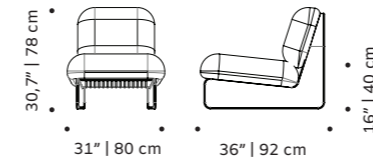

riviera
armchair

upholstery quick dry foam and outdoor fabric
structure stainless steel 304 or metal both lacquered
for outdoor
dimensions w 27" | 69 cm
d 34" | 87 cm
h 28" | 71 cm
sh 16" | 39 cm