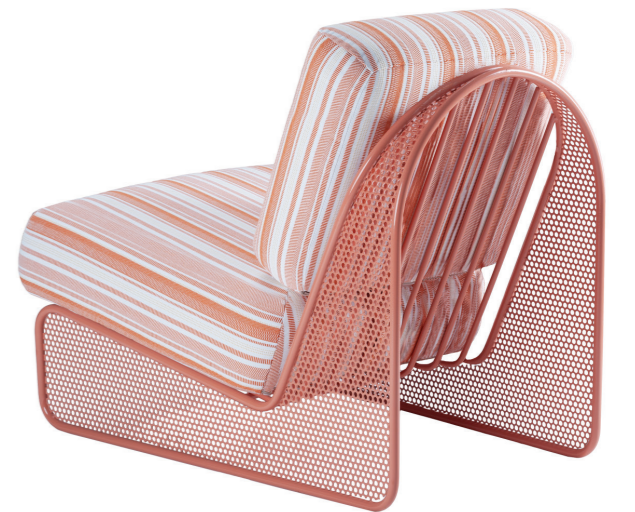

riviera
armchair

upholstery quick dry foam and outdoor fabric
structure stainless steel 304 or metal both lacquered
for outdoor
dimensions w 27" | 69 cm
d 34" | 87 cm
h 28" | 71 cm
sh 16" | 39 cm