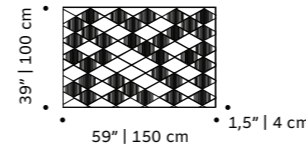

new

new

terra cota

tiles panel

terracotta handmade tiles and lacquered wood frame in ivory or black or natural oak

weight 198 lb | 90 kg

dimensions w 59" | 150 cm
d 1,5" | 4 cm
h 37" | 95 cm

//as pictured
milano velasca, sempione and missori tiles in terracotta, natural oak frame

terra dawn

tiles panel

terracotta handmade tiles and lacquered wood frame in ivory or black or natural oak

weight 198 lb | 90 kg

dimensions w 59" | 150 cm
d 1,5" | 4 cm
h 37" | 95 cm

//as pictured
milano velasca and sempione in twilight and frost, natural oak frame

new

milano

tiles panel

faience handmade tiles and lacquered wood frame in ivory or black or natural oak

weight 198 lb | 90 kg

dimensions w 59" | 150 cm
d 1,5" | 4 cm
h 37" | 95 cm

//as pictured
top: milano velasca, sempione and missori tiles in deep blue, ivory wood frame
bottom: milano velasca, sempione and missori tiles in olive, ivory wood frame

tua

tiles panel

handmade tiles and lacquered wood frame in ivory or black or natural oak

weight 198 lb | 90 kg

dimensions w 59" | 150 cm
d 1,5" | 4 cm
h 39" | 100 cm

//as pictured
top: tua and tua stripes tiles in white gloss, black wood frame
bottom: tua and tua stripes tiles in rose matte, natural oak frame