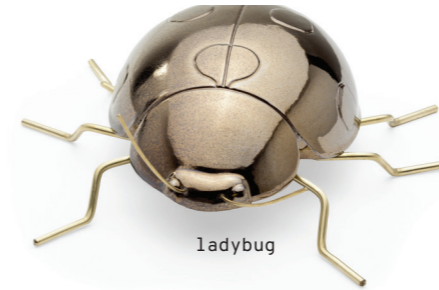

dimensions

ladybug	dragonfly	scorpion
w 10" 21 cm	w 11" 27 cm	w 11" 26 cm
d 7" 19 cm	d 9" 24 cm	d 6" 16 cm
h 2" 5 cm	h 4" 8 cm	h 3" 7 cm

fauna

color collection

handmade ceramic and brass

dimensions

rhinoceros beetle	cricket	grasshopper
w 9" 24 cm	w 11" 27 cm	w 11" 27 cm
d 8" 20 cm	d 8" 20 cm	d 6" 16 cm
h 3" 7 cm	h 4" 9 cm	h 4" 9 cm

// fauna

praying mantis red

beetle blue

grasshopper

dragonfly

beetle yellow

ant green

ladybug

beetle

rhinoceros beetle

praying mantis green

ant pink

praying mantis

ant

cricket

scorpion