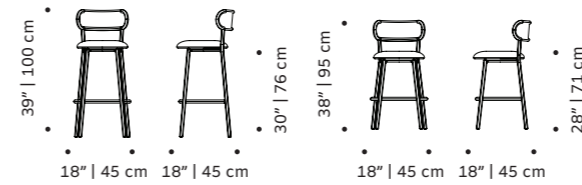

//as pictured
 akalu autumn, taupe lacquered wood feet,
 056-0 solid wood back structure

louise

bar chair

seat fabric or eco leather

structure lacquered metal

weight 20 lb | 9 kg

dimensions w 18" | 45 cm
 d 18" | 45 cm
 h counter 38" | 95 cm
 seat height counter 28" | 71 cm
 h bar 39" | 100 cm
 seat height bar 30" | 76 cm