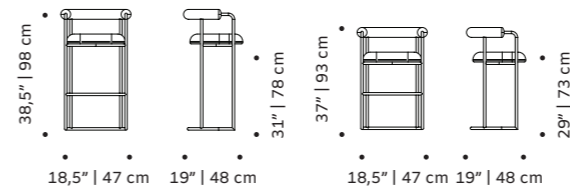

//as pictured
koya driftwood, taupe lacquered wood feet,
056-0 solid wood back structure

siena

bar chair

structure fabric or eco leather

feet solid or lacquered wood

back structure solid wood

dimensions w 19" | 48 cm
 d 18,5" | 47 cm
 h counter 38" | 95 cm
 seat height counter 28" | 71 cm
 h bar 39" | 100 cm
 seat height bar 30" | 76 cm

//as pictured
 akalu autumn, taupe lacquered wood feet,
 056-0 solid wood back structure

new

volta

bar chair

structure fabric or eco leather

feet lacquered metal or polished/satin nickel

dimensions w 18,5" | 47 cm
 d 19" | 48 cm
 h counter 37" | 93 cm
 seat height counter 29" | 73 cm
 h bar 38,5" | 98 cm
 seat height bar 31" | 78 cm