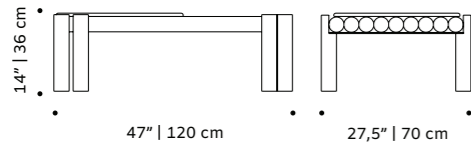

//as pictured
 top: calle green, sage stainless steel
 304 structure
 bottom: calle cinnamon, earth stainless steel
 304 structure

// daybed and modular couch

duna

center table

- table board** marble or terrazo
- structure** stainless steel 304 or metal both lacquered for outdoor
- dimensions** w 47" | 120 cm
d 27,5" | 70 cm
h 14" | 36 cm

//as pictured
amazonico terrazzo board, taupe stainless steel 304 structure

new

duna

dinner table

- round/square/recatangle table top** marble or terrazo
- structure** stainless steel 304 or metal both lacquered for outdoor
- dimensions round** ø 47" | 120 cm
59" | 150 cm
h 29,5" | 75 cm
- dimensions square** w 47" | 120 cm
d 47" | 120 cm
h 29,5" | 75 cm
- dimensions rectangle** w 79" | 200 cm
d 39" | 100 cm
h 29,5" | 75 cm