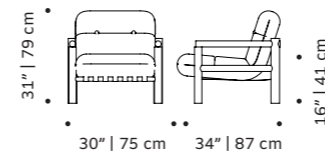

james

armchair

- **top** fabric or eco leather
- **structure** solid wood
- **tubes** solid or lacquered wood
- **dimensions** w 31" | 77 cm
  d 33" | 84 cm
  h 30" | 76 cm
  seat height 16" | 40 cm