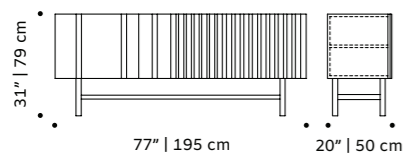

douro

tiles panel

handmade tiles and lacquered wood frame in ivory or black or natural oak

weight 198 lb | 90 kg

dimensions w 59" | 150 cm
d 1,5" | 4 cm
h 39" | 100 cm

tejo

tiles panel

handmade tiles and lacquered wood frame in ivory or black or natural oak

weight 198 lb | 90 kg

dimensions w 59" | 150 cm
d 1,5" | 4 cm
h 39" | 100 cm

//as pictured

top: douro tiles in gold, ivory wood frame

bottom: douro tiles in deep blue, ivory wood frame

//as pictured

top: tejo tiles in jade, ivory wood frame

bottom: tejo tiles in yellow sun, black wood frame

FURNITURE

collection

new

wave

sideboard

- structure** wood veneer
- feet** lacquered wood mate or high gloss
- weight** 309 lb | 140 kg
- dimensions** w 77" | 195 cm
d 20" | 50,5 cm
h 31" | 79,5 cm

// sideboards

//as pictured
 top: jade high gloss feet and natural oak
 bottom: light blue high gloss feet and natural oak

go
sideboard

structure plywood veneer or laquered MDF
weight 158 lb | 72 kg
dimensions w 77" | 195 cm
 d 20" | 50 cm
 h 31" | 79 cm