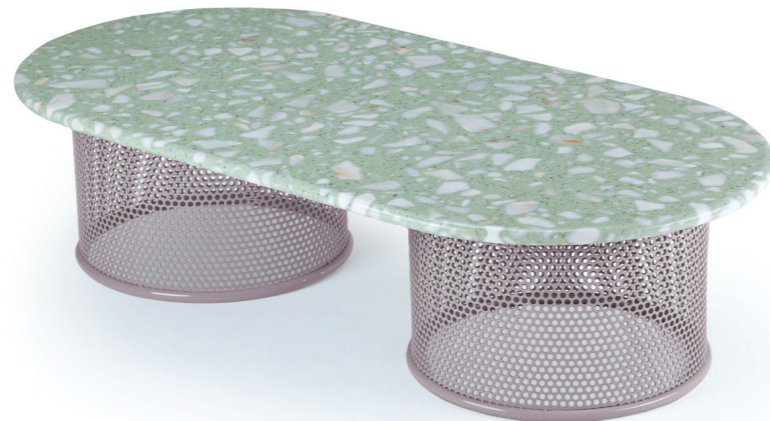

riviera
center table

top marble
structure stainless steel 304 or metal both lacquered
for outdoor
dimensions w 47" | 120 cm
d 24" | 60 cm
h 12" | 30 cm

//as pictured
top: terrazzo sage marble top, sage stainless steel 304 base
bottom: terrazzo sage marble top, lilac stainless steel 304 base