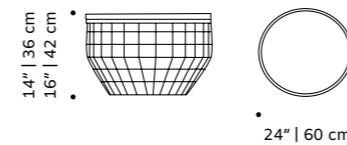

weight 176 lb | 80 kg

dimensions w 24" | 60 cm

d 24" | 60 cm

h 16" | 40 cm

20" | 50 cm

//as pictured

top: natural walnut top, estremoza marble base
bottom: travertine marble

// side table

helene

side table

- top** estremoza rosa, estremoza, nero macchina
- textured base** estremoza white matte
- cylindric base** estremoza rosa, estremoza, nero macchina
- weight** 370 lb | 168 kg
- dimensions** ø 24" | 60 cm
h 21" | 52 cm

//as pictured
top: estremoza rose marble
textured base: estremoza white marble
cylindric base: estremoza rose marble

new air

side table

- top** marble, plywood veneer, lacquered MDF or decape
- base** polished/satin brass, copper or nickel for indoor or lacquered metal for outdoor
- use** indoor and outdoor
- weight** 24 lb | 11 kg
- dimensions** ø 24" | 60 cm
h 14" | 36 cm
16" | 42 cm