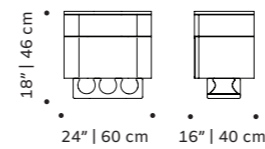

wave

bedside table

- **structure** wood veneer
- **feet** lacquered wood mate or high gloss
- **dimensions** w 24" | 60 cm
  d 16" | 40 cm
  h 18" | 46 cm