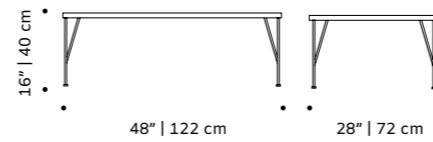

caldas

center table

- **top** handmade tiles available in pattern, stripes plain, gaudí, circles, stripes, with or without glass
- **frame** lacquered metal or natural oak
- **feet** lacquered metal
- **use** outdoor and indoor
- **weight** 59 lb | 32 kg
- **dimensions** w 48" | 122 cm
  d 28" | 72 cm
  h 16" | 40 cm