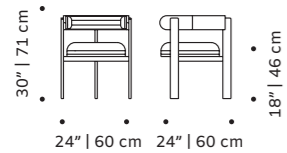

// chair

moulin

chair

top fabric or eco leather

structure beech solid wood and plywood

applications polished/satin brass, copper or nickel

weight 24 lb | 11 kg

dimensions w 24" | 60 cm
d 24" | 60 cm
h 30" | 71 cm
seat height 18" | 46 cm