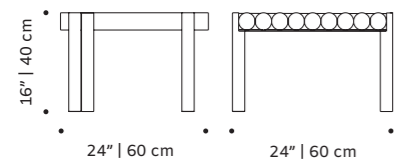

//as pictured
 top: calle green, sage stainless steel
 304 structure
 bottom: calle cinnamon, earth stainless steel
 304 structure

// daybed and modular couch

duna

center table

- table board** marble or terrazo
- structure** stainless steel 304 or metal both lacquered for outdoor
- dimensions** w 47" | 120 cm
d 27,5" | 70 cm
h 14" | 36 cm

//as pictured
amazonico terrazzo board, taupe stainless steel 304 structure

new

duna

dinner table

- round/square/recatangle table top** marble or terrazo
- structure** stainless steel 304 or metal both lacquered for outdoor
- dimensions round** ø 47" | 120 cm
59" | 150 cm
h 29,5" | 75 cm
- dimensions square** w 47" | 120 cm
d 47" | 120 cm
h 29,5" | 75 cm
- dimensions rectangle** w 79" | 200 cm
d 39" | 100 cm
h 29,5" | 75 cm

//as pictured
terrazo amazonia, sage stainless steel 304 structure

// center and dinner table

duna
side table

structure stainless steel 304 or metal both lacquered
for outdoor
dimensions w 24" | 60 cm
d 24" | 60 cm
h 16" | 40 cm