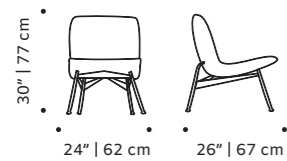

chiado

armchair

- **top** fabric or eco leather
- **feet** lacquered metal
- **weight** 46 lb | 21 kg
- **dimensions** w 24" | 62 cm
  d 26" | 67 cm
  h 30" | 77 cm
  seat height 17" | 44 cm

//as pictured
smooth 30, black lacquered metal feet