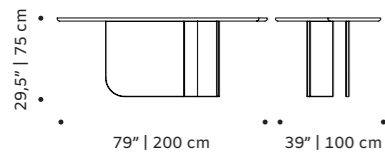

dimensions w 47" | 120 cm

d 18" | 45 cm

h 49" | 125 cm

//as pictured
top: jade high gloss feet and natural oak
bottom: yellow sand high gloss feet and natural oak

curve

dinner table

- top** marble or terrazzo
- feet** marble/terrazo or wood venner
- dimensions** w 79" | 200 cm
d 39" | 100 cm
h 29,5" | 75 cm