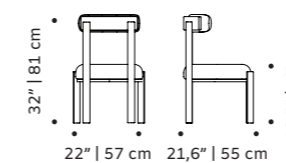

siena

chair

structure fabric or eco leather

feet solid or lacquered wood

back structure solid wood

dimensions w 22" | 57 cm
d 21,6" | 55 cm
h 32" | 81 cm
seat height 18,5" | 47 cm