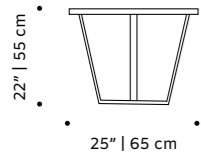

caldas round

side table

- **top** handmade tiles available in pattern, stripes plain, gaudí, circles, stripes, with ou without glass
- **frame** lacquered metal or natural oak
- **base** lacquered metal
- **use** outdoor and indoor
- **weight** 37 lb | 17 kg
- **dimensions** ø 25" | 65 cm
  h 22" | 55 cm

//as pictured

top: olive pattern handmade ceramic tiles top, moss wood structure and moss lacquered metal base
bottom: circles ocean handmade ceramic tiles top, sage wood structure and sage lacquered metal base