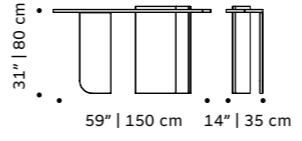

curve

console

- **top** marble or terrazzo
- **feet** marble/terrazo or wood venner
- **dimensions** w 59" | 150 cm
  d 14" | 35 cm
  h 31" | 80 cm