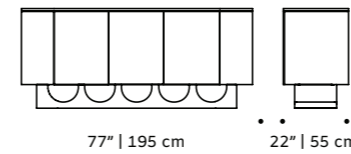

//as pictured
travertine marble board, sage stainless steel
304 structure

// side table and console

new

wave

sideboard

- structure** wood veneer
- feet** lacquered wood mate or high gloss
- weight** 309 lb | 140 kg
- dimensions** w 77" | 195 cm
d 20" | 50,5 cm
h 31" | 79,5 cm