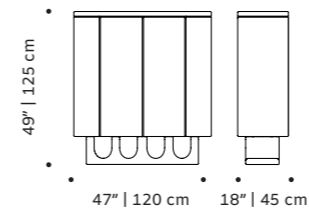

dimensions w 47" | 120 cm

d 18" | 45 cm

h 49" | 125 cm

//as pictured
top: jade high gloss feet and natural oak
bottom: yellow sand high gloss feet and natural oak

curve

dinner table

- top** marble or terrazzo
- feet** marble/terrazo or wood venner
- dimensions** w 79" | 200 cm
d 39" | 100 cm
h 29,5" | 75 cm