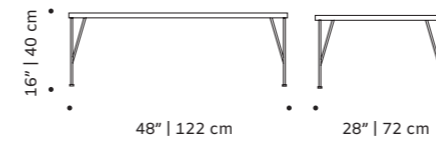

caldas

center table

- **top** handmade tiles available in pattern, stripes plain, gaudí, circles, stripes, with ou without glass
- **frame** lacquered metal or natural oak
- **feet** lacquered metal
- **use** outdoor and indoor
- **weight** 59 lb | 32 kg
- **dimensions** w 48" | 122 cm
  d 28" | 72 cm
  h 16" | 40 cm

//as pictured

top: esmeralda pattern ceramic tiles top, nude wood structure and nude lacquered metal feet
bottom: jade pattern ceramic tiles top, jade lacquered metal feet