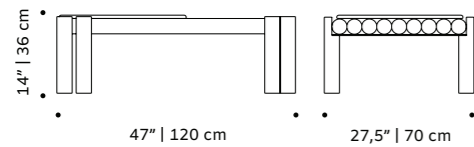

//as pictured
 top: calle green, sage stainless steel
 304 structure
 bottom: calle cinnamon, earth stainless steel
 304 structure

// daybed and modular couch

duna

center table

- table board** marble or terrazo
- structure** stainless steel 304 or metal both lacquered for outdoor
- dimensions** w 47" | 120 cm
d 27,5" | 70 cm
h 14" | 36 cm

//as pictured
amazonico terrazzo board, taupe stainless steel 304 structure

new

duna

dinner table

- round/square/recatangle table top** marble or terrazo
- structure** stainless steel 304 or metal both lacquered for outdoor
- dimensions round** ø 47" | 120 cm
59" | 150 cm
h 29,5" | 75 cm
- dimensions square** w 47" | 120 cm
d 47" | 120 cm
h 29,5" | 75 cm
- dimensions rectangle** w 79" | 200 cm
d 39" | 100 cm
h 29,5" | 75 cm