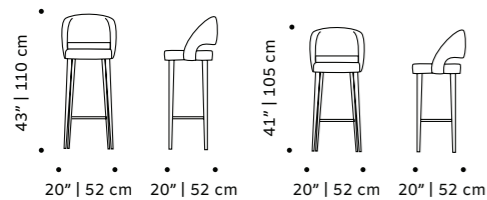

ava

bar chair

- **top** fabric or eco leather
- **feet** solid or lacquered wood
- **fittings** polished/satin brass, copper or nickel
- **weight** 22 lb | 10 kg
- **dimensions** w 20" | 52 cm
  d 20" | 52 cm
  h counter 41" | 105 cm
  seat height counter 30" | 75 cm
  h bar 43" | 110 cm
  seat height bar 31" | 80 cm

//as pictured
ria spice, interior in smooth easy clean rio pipping, 056-3 solid wood feet