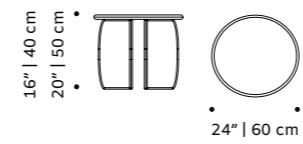

cactus

side table

top marble, wood veneer or lacquered wood

base marble, wood veneer or lacquered wood

dimensions ø 24" | 60 cm

h 16" | 40 cm

20" | 50 cm