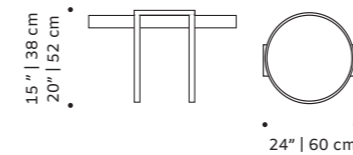

norman

side table

- **structure** printed glass
- **base** plated brass, copper or nickel or lacquered metal
- **use** indoor
- **weight** 24 lb | 11 kg
- **dimensions** ø 24" | 60 cm
  h 15" | 38 cm
  20" | 52 cm

//as pictured

top left: sage printed glass top, plated brass base
top right: mauve printed glass top, plated brass base
middle: wine printed glass top, gold lacquered metal base
bottom: black printed glass top, gold lacquered metal base