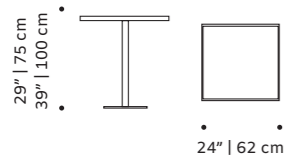

poppy

dinner table

- top** marble estremoza or travertino, wood lacquered matte
- base** marble estremoza ribbed or marble travertino ribbed
- weight** 551 lb | 250 kg / 992 lb | 450 kg
- dimensions** w 47" | 120 cm
59" | 150 cm
d 47" | 120 cm
59" | 150 cm
h 30" | 75 cm

//as pictured
top: nude lacquered matte top, estremoza base
bottom: travertino

// dinner tables

caldas

dinner table

- top** handmade tiles available in pattern, stripes plain, gaudí, circules, stripes, with ou without glass
- frame** lacquered metal or natural oak
- base** lacquered metal
- use** outdoor and indoor
- weight** 55 lb | 25 kg
- dimensions** w 24" | 62 cm
d 24" | 62 cm
h 29" | 75 cm
39" | 100 cm