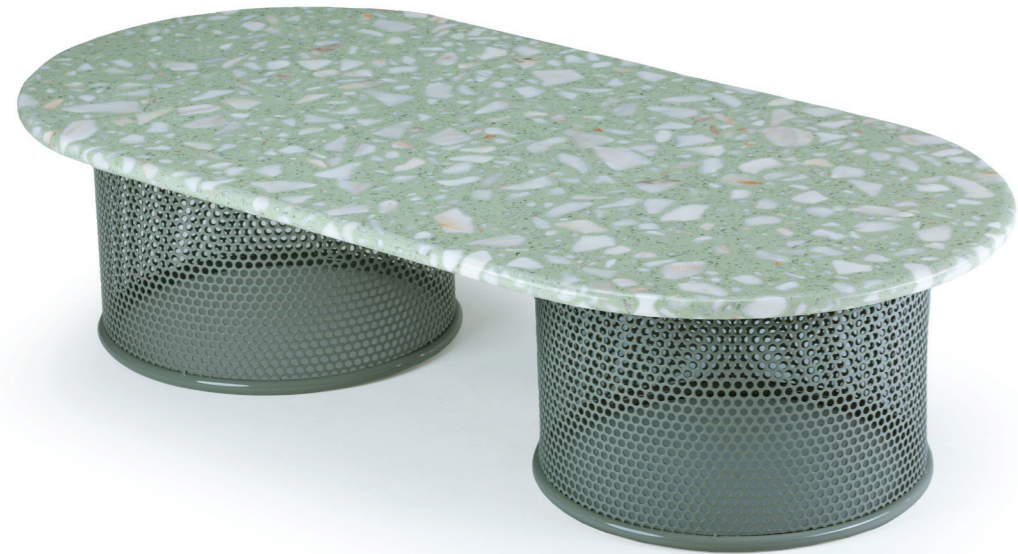

riviera
center table

top marble
structure stainless steel 304 or metal both lacquered
for outdoor
dimensions w 47" | 120 cm
d 24" | 60 cm
h 12" | 30 cm

//as pictured
top: terrazzo sage marble top, sage stainless steel 304 base
bottom: terrazzo sage marble top, lilac stainless steel 304 base

riviera
center table

top marble
structure stainless steel 304 or metal both lacquered
for outdoor
dimensions w 35" | 90 cm
d 18" | 45 cm
h 12" | 30 cm

//as pictured
top: travertine marble top, nude stainless steel 304 base

// center table