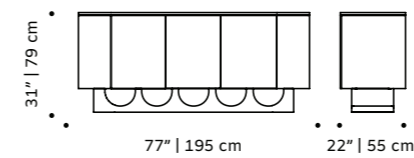

douro

tiles panel

handmade tiles and lacquered wood frame in ivory or black or natural oak

weight 198 lb | 90 kg

dimensions w 59" | 150 cm
d 1,5" | 4 cm
h 39" | 100 cm

tejo

tiles panel

handmade tiles and lacquered wood frame in ivory or black or natural oak

weight 198 lb | 90 kg

dimensions w 59" | 150 cm
d 1,5" | 4 cm
h 39" | 100 cm

//as pictured

top: douro tiles in gold, ivory wood frame

bottom: douro tiles in deep blue, ivory wood frame

//as pictured

top: tejo tiles in jade, ivory wood frame

bottom: tejo tiles in yellow sun, black wood frame

FURNITURE

collection

new

wave

sideboard

- structure** wood veneer
- feet** lacquered wood mate or high gloss
- weight** 309 lb | 140 kg
- dimensions** w 77" | 195 cm
d 20" | 50,5 cm
h 31" | 79,5 cm