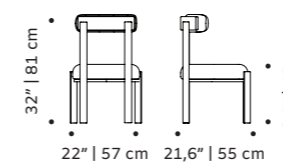

volta

chair

structure fabric or eco leather

feet lacquered metal or polished/satin nickel

dimensions w 21" | 54cm
d 20,8" | 53 cm
h 30" | 75 cm
seat height 19" | 48 cm

//as pictured
orion clove and polished nickel

moon

swivel armchair

structure fabric or eco leather

swivel base fabric or eco leather

dimensions w 38" | 97,5 cm
d 31" | 80 cm
h 28" | 72 cm
seat height 15" | 39 cm

//as pictured
eco laser bonfire

// armchair

new

siena

chair

structure fabric or eco leather

feet solid or lacquered wood

back structure solid wood

dimensions w 22" | 57 cm
d 21,6" | 55 cm
h 32" | 81 cm
seat height 18,5" | 47 cm

// chair

//as pictured
koya driftwood, taupe lacquered wood feet,
056-0 solid wood back structure

siena

bar chair

structure fabric or eco leather

feet solid or lacquered wood

back structure solid wood

dimensions w 19" | 48 cm
 d 18,5" | 47 cm
 h counter 38" | 95 cm
 seat height counter 28" | 71 cm
 h bar 39" | 100 cm
 seat height bar 30" | 76 cm