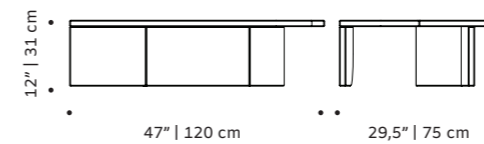

//as pictured
top: emperador marble with natural oak side
bottom: estremoza white with natural oak side