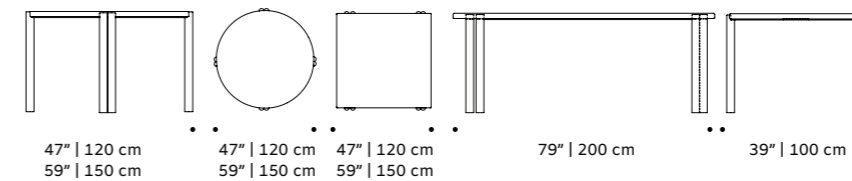

//as pictured
 top: calle green, sage stainless steel
 304 structure
 bottom: calle cinnamon, earth stainless steel
 304 structure

// daybed and modular couch

duna

center table

- table board** marble or terrazo
- structure** stainless steel 304 or metal both lacquered for outdoor
- dimensions** w 47" | 120 cm
d 27,5" | 70 cm
h 14" | 36 cm

//as pictured
amazonico terrazzo board, taupe stainless steel 304 structure

new

duna

dinner table

- round/square/recatangle table top** marble or terrazo
- structure** stainless steel 304 or metal both lacquered for outdoor
- dimensions round** ø 47" | 120 cm
59" | 150 cm
h 29,5" | 75 cm
- dimensions square** w 47" | 120 cm
d 47" | 120 cm
h 29,5" | 75 cm
- dimensions rectangle** w 79" | 200 cm
d 39" | 100 cm
h 29,5" | 75 cm