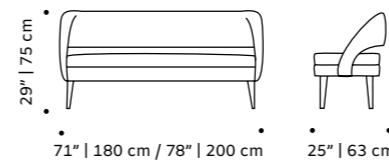

ava
settee

top fabric or eco leather
feet solid wood or lacquered wood
 fittings polished/satin brass, copper or nickel
weight 112 lb | 51 kg / 123 lb | 56 kg
dimensions w 71" | 180 cm
78" | 200 cm
d 25" | 63 cm
h 29" | 75 cm
seat height 16" | 41 cm