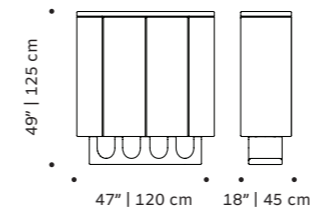

h 49" | 125 cm

// bar cabinets

//as pictured
 top: jade high gloss feet and natural oak
 bottom: yellow sand high gloss feet and natural oak

go

bar cabinet

structure plywood veneer, lacquered MDF or decape
weight 187 lb | 85 kg
dimensions w 49" | 125 cm
 d 18" | 45 cm
 h 53" | 135 cm