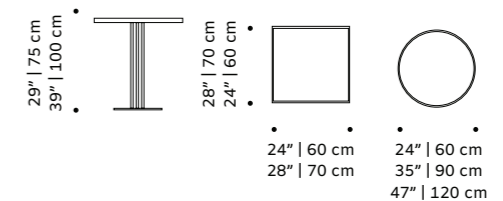

w 28" | 70 cm
 24" | 60 cm
 d 28" | 70 cm
 24" | 60 cm
 h 29" | 75 cm
 39" | 100 cm

∅ 24" | 60 cm
 35" | 90 cm
 47" | 120 cm
 h 29" | 75 cm
 39" | 100 cm

//as pictured

- 1: travertine marble top, ivory lacquered metal roma base
- 2: estremoza marble top, nuded lacquered metal capri base
- 3: green guatemala marble top, sage lacquered metal bari base
- 4: terrazzo black & white top, copper color lacquered metal roma base
- 5: terrazzo africa top, nude lacquered metal napoles base
- 6: terrazzo africa top, black lacquered metal bari base