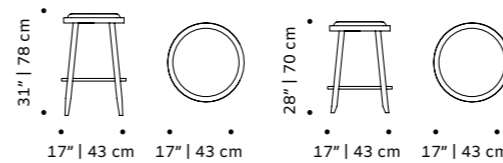

luc

bar chair

- **structure** solid or eco lacquered wood
- **seat (optional)** fabric or leather
- **ring** lacquered metal or polished/satin brass, copper or nickel
- **weight** 18 lb | 8 kg
- **dimensions** Ø 17" | 43cm
  h counter 28" | 70 cm
  h bar 31" | 78 cm