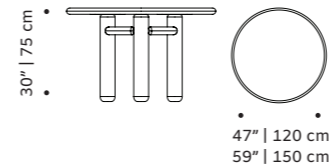

kai

dinner table

top natural oak, natural walnut,
estremoz white or travertine marble

feet lacquered or solid wood

tubes lacquered metal

dimensions Ø 47" | 120 cm
59" | 150 cm
h 30" | 75 cm