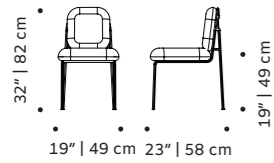

upholstery quick dry foam and outdoor fabric
structure stainless steel 304 or metal both lacquered
for outdoor
dimensions w 19" | 49 cm
d 23" | 58 cm
h 32" | 82 cm
sh 19" | 49 cm

//as pictured
strange love 003, earth stainless steel 304
structure