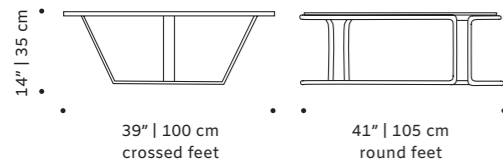

caldas round

center table

- **top** handmade tiles available in pattern, stripes plain, gaudí, circles, stripes, with ou without glass
- **frame** lacquered metal or natural oak
- **base** lacquered metal
- **use** outdoor and indoor
- **weight** 73 lb | 32 kg
- **dimensions** ø 39" | 100 cm
  41" | 105 cm
  h 14" | 35 cm

//as pictured

top: yellow sun gaudí handmade tiles top, sage lacquered metal base
bottom: stripes charm handmade tiles top, copper color lacquered metal base