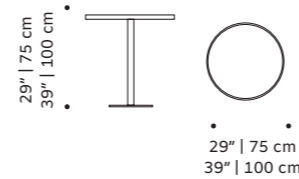

//as pictured
top: teal gaudí ceramic top, nude wood structure, nude lacquered metal base
bottom: charm stripes ceramic tiles top, copper color wood structure, copper color lacquered metal feet