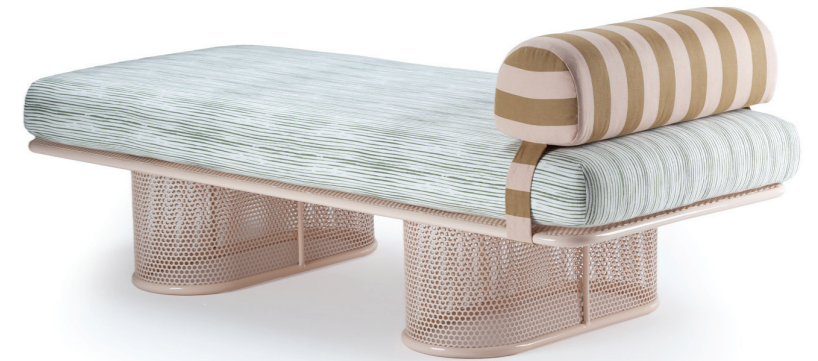

riviera
bench

upholstery quick dry foam and outdoor fabric
structure stainless steel 304 or metal both lacquered
for outdoor
dimensions w 63" | 160 cm
71" | 180 cm
75" | 190 cm
d 28" | 70 cm
h 22" | 56 cm