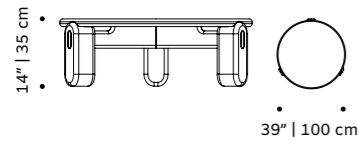

//as pictured
top: travertine top, jade lacquered wood feet,
natural oak applications
bottom: travertine top, powder lacquered wood
feet, natural oak applications