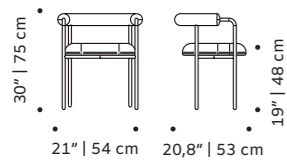

//as pictured
top: emperador marble with natural oak side
bottom: estremoza white with natural oak side

curve

side table

- top** marble or terrazzo
- feet** marble/terrazo or wood venner
- dimensions** w 20" | 50 cm
d 19" | 48 cm
h 20" | 50 cm
14" | 35 cm

//as pictured
natural oak

wave

bedside table

- structure** wood veneer
- feet** lacquered wood mate or high gloss
- dimensions** w 24" | 60 cm
d 16" | 40 cm
h 18" | 46 cm

//as pictured
top: wine high gloss feet and natural oak
bottom: ivory high gloss feet and natural oak

volta

chair

structure fabric or eco leather

feet lacquered metal or polished/satin nickel

dimensions w 21" | 54cm
d 20,8" | 53 cm
h 30" | 75 cm
seat height 19" | 48 cm

//as pictured
orion clove and polished nickel