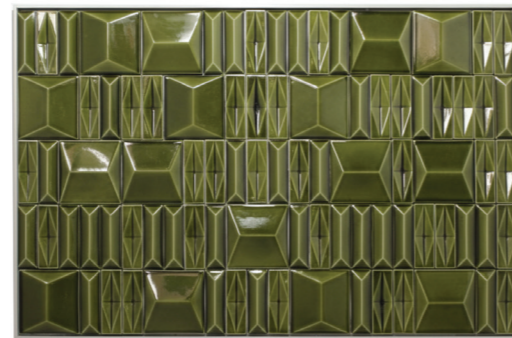

new

milano

tiles panel

faience handmade tiles and lacquered wood frame in ivory or black or natural oak

weight 198 lb | 90 kg

dimensions w 59" | 150 cm
d 1,5" | 4 cm
h 37" | 95 cm

//as pictured
top: milano velasca, sempione and missori tiles in deep blue, ivory wood frame
bottom: milano velasca, sempione and missori tiles in olive, ivory wood frame

tua

tiles panel

handmade tiles and lacquered wood frame in ivory or black or natural oak

weight 198 lb | 90 kg

dimensions w 59" | 150 cm
d 1,5" | 4 cm
h 39" | 100 cm

//as pictured
top: tua and tua stripes tiles in white gloss, black wood frame
bottom: tua and tua stripes tiles in rose matte, natural oak frame