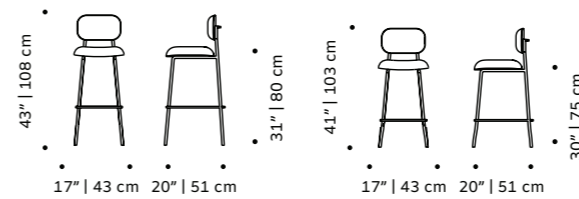

miami

bar chair

- **top** fabric or eco leather
- **feet** lacquered metal
- **applications** polished/satin brass, copper or nickel
- **weight** 17 lb | 8 kg
- **dimensions** w 17" | 43 cm
  d 20" | 51 cm
  h counter 41" | 103 cm
  seat height counter 30" | 75 cm
  h bar 43" | 108 cm
  seat height bar 31" | 80 cm

//as pictured
bouclé celadon back, smooth easy clean rose water seat, emerald lacquered metal feet, polished brass applications