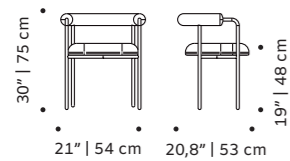

dimensions w 22" | 57 cm
d 21,6" | 55 cm
h 32" | 81 cm
seat height 18,5" | 47 cm

// chair

//as pictured
koya driftwood, taupe lacquered wood feet,
056-0 solid wood back structure

volta

chair

structure fabric or eco leather

feet lacquered metal or polished/satin nickel

dimensions w 21" | 54cm
d 20,8" | 53 cm
h 30" | 75 cm
seat height 19" | 48 cm

//as pictured
orion clove and polished nickel

mimi

swivel chair

structure fabric or eco leather