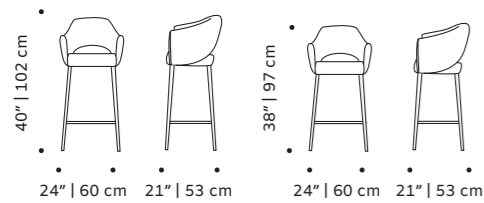

grace

bar chair

- **top** fabric or eco leather
- **feet** solid or lacquered wood
- **ring** polished/satin brass, copper or nickel or lacquered metal
- **weight** 22 lb | 10 kg
- **dimensions** w 24" | 60 cm
  d 21" | 53 cm
  h counter 38" | 97 cm
  seat height counter 28" | 70 cm
  h bar 40" | 102 cm
  seat height bar 29" | 75 cm

//as pictured
olavi gris, paris black piping, black lacquered wood feet, polished brass ring