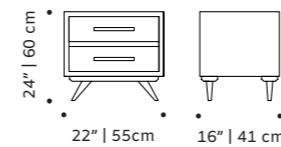

space

bedside table

structure/drawers plywood veneer,
laquered MDF or decape

weight 37 lb | 17 kg

dimensions w 22" | 55 cm
d 16" | 41 cm
h 24" | 60 cm