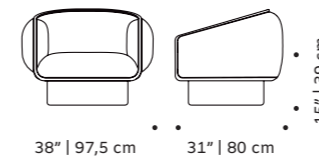

//as pictured
top: emperador marble with natural oak side
bottom: estremoza white with natural oak side

curve

side table

- top** marble or terrazzo
- feet** marble/terrazo or wood venner
- dimensions** w 20" | 50 cm
d 19" | 48 cm
h 20" | 50 cm
14" | 35 cm

//as pictured
natural oak

wave

bedside table

- structure** wood veneer
- feet** lacquered wood mate or high gloss
- dimensions** w 24" | 60 cm
d 16" | 40 cm
h 18" | 46 cm

//as pictured
top: wine high gloss feet and natural oak
bottom: ivory high gloss feet and natural oak

volta

chair

structure fabric or eco leather

feet lacquered metal or polished/satin nickel

dimensions w 21" | 54cm
d 20,8" | 53 cm
h 30" | 75 cm
seat height 19" | 48 cm

//as pictured
orion clove and polished nickel

moon

swivel armchair

structure fabric or eco leather

swivel base fabric or eco leather

dimensions w 38" | 97,5 cm
d 31" | 80 cm
h 28" | 72 cm
seat height 15" | 39 cm

//as pictured
eco laser bonfire

// armchair