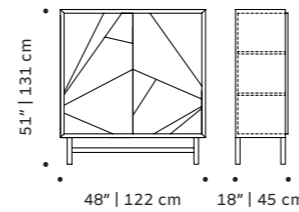

jazz

bar cabinet

structure plywood veneer or lacquered MDF
doors lacquered MDF or decape
applications polished/satin brass, copper or nickel or oxidized brass
weight 187 lb | 85 kg
dimensions w 48" | 122 cm
d 18" | 45 cm
h 51" | 131 cm