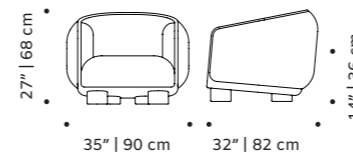

charlie

armchair

- **structure** fabric or eco leather
- **feet** solid wood
- **dimensions** w 35" | 90 cm
  d 32" | 82 cm
  h 27" | 68 cm
  seat height 14" | 36 cm