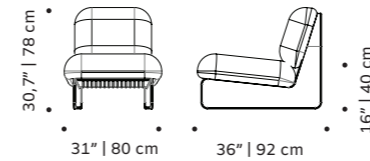

riviera
armchair

upholstery quick dry foam and outdoor fabric
structure stainless steel 304 or metal both lacquered
for outdoor
dimensions w 27" | 69 cm
d 34" | 87 cm
h 28" | 71 cm
sh 16" | 39 cm