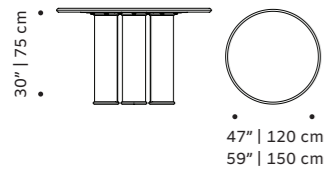

//as pictured
erfoud pink, earth and nude stainless steel 304
structure

// modular couch

riviera
dinner table

top marble
structure stainless steel 304 or metal both lacquered
 for outdoor
dimensions Ø 47" | 120 cm
 h 29,5" | 75 cm