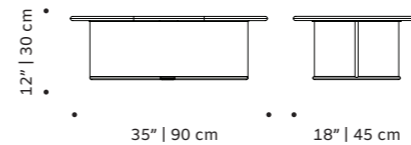

//as pictured
top: travertine marble top, nude stainless steel 304 base
bottom: travertine marble top, ivory stainless steel 304 base

// dinner and side table

riviera
center table

top marble
structure stainless steel 304 or metal both lacquered
 for outdoor
dimensions w 47" | 120 cm
 d 24" | 60 cm
 h 12" | 30 cm

//as pictured
top: travertine marble top, nude stainless steel 304 base

// center table

new

milano

tiles panel

terracotta or faience handmade tiles and outdoor lacquered metal frame in ivory or black

weight 375 lb | 170 kg
dimensions w 59" | 150 cm
 d 1,5" | 4 cm
 h 37" | 95 cm