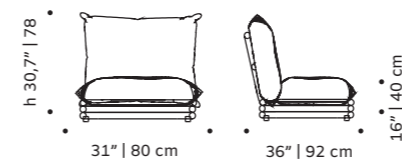

//as pictured
koya driftwood, taupe lacquered wood feet,
056-0 solid wood back structure

siena

bar chair

structure fabric or eco leather

feet solid or lacquered wood

back structure solid wood

dimensions w 19" | 48 cm
 d 18,5" | 47 cm
 h counter 38" | 95 cm
 seat height counter 28" | 71 cm
 h bar 39" | 100 cm
 seat height bar 30" | 76 cm

//as pictured
 akalu autumn, taupe lacquered wood feet,
 056-0 solid wood back structure

new

volta

bar chair

structure fabric or eco leather

feet lacquered metal or polished/satin nickel

dimensions w 18,5" | 47 cm
 d 19" | 48 cm
 h counter 37" | 93 cm
 seat height counter 29" | 73 cm
 h bar 38,5" | 98 cm
 seat height bar 31" | 78 cm

upholstery quick dry foam and outdoor fabric

structure stainless steel 304 or metal both lacquered
for outdoor

dimensions w 31" | 80 cm
d 36" | 92 cm
h 30,7" | 78 cm
sh 16" | 40 cm

//as pictured
pavilion shadow, ivory stainless steel 304
structure