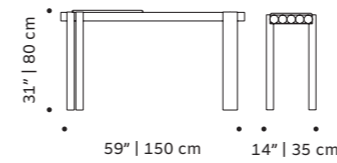

//as pictured
travertine marble board, sage stainless steel
304 structure

// side table and console