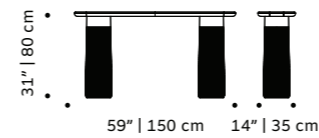

poppy

console

top marble extremoz or travertino, wood lacquered matte
base marble extremoz ribbed (for marble top), marble travertino ribbed, marble extremoz plain (lacquered wood matte top)
weight 461 lb | 209 kg
dimensions w 59" | 150 cm
d 14" | 35 cm
h 31" | 80 cm