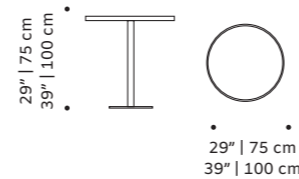

- top** handmade tiles available in pattern, stripes plain, gaudí, circules, stripes, with ou without glass
- frame** lacquered metal or natural oak
- base** lacquered metal
- use** outdoor and indoor
- weight** 77 lb | 35 kg
- dimensions** ø 29" | 75 cm
39" | 100 cm
h 29" | 75 cm
39" | 100 cm