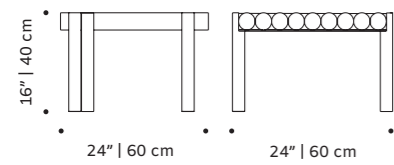

duna
side table

structure stainless steel 304 or metal both lacquered
for outdoor
dimensions w 24" | 60 cm
d 24" | 60 cm
h 16" | 40 cm