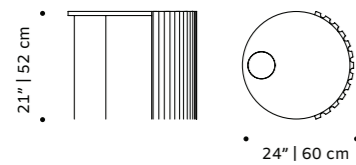

helene

side table

- **top** estremoza rosa, estremoza, nero macchina
- **textured base** estremoza white matte
- **cylindric base** estremoza rosa, estremoza, nero macchina
- **weight** 370 lb | 168 kg
- **dimensions** ø 24" | 60 cm
  h 21" | 52 cm

//as pictured
top: estremoza rose marble
textured base: estremoza white marble
cylindric base: estremoza rose marble