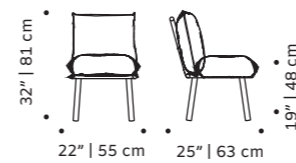

duna

chair

upholstery quick dry foam and outdoor fabric
structure stainless steel 304 or metal both lacquered for outdoor
dimensions w 22" | 55 cm
d 25" | 63 cm
h 32" | 81 cm
sh 19" | 48 cm