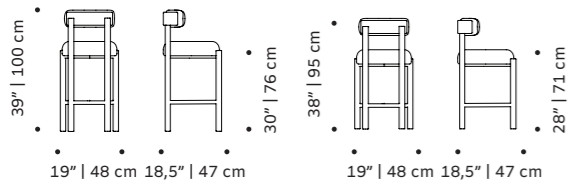

new

siena

chair

structure fabric or eco leather

feet solid or lacquered wood

back structure solid wood

dimensions w 22" | 57 cm
d 21,6" | 55 cm
h 32" | 81 cm
seat height 18,5" | 47 cm

// chair

//as pictured
koya driftwood, taupe lacquered wood feet,
056-0 solid wood back structure

siena

bar chair

structure fabric or eco leather

feet solid or lacquered wood

back structure solid wood

dimensions w 19" | 48 cm
 d 18,5" | 47 cm
 h counter 38" | 95 cm
 seat height counter 28" | 71 cm
 h bar 39" | 100 cm
 seat height bar 30" | 76 cm

//as pictured
 akalu autumn, taupe lacquered wood feet,
 056-0 solid wood back structure

new

volta

bar chair

structure fabric or eco leather

feet lacquered metal or polished/satin nickel

dimensions w 18,5" | 47 cm
 d 19" | 48 cm
 h counter 37" | 93 cm
 seat height counter 29" | 73 cm
 h bar 38,5" | 98 cm
 seat height bar 31" | 78 cm