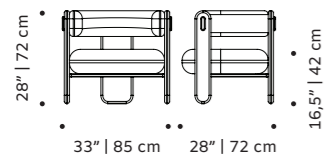

choux

armchair

- **structure** fabric or eco leather
- **applications** solid wood
- **dimensions** w 33" | 85 cm
  d 28" | 72 cm
  h 28" | 72 cm
  seat height 16,5" | 42 cm

//as pictured
baves sunshine structure,
056-0 beech solid wood applications