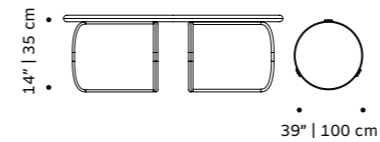

//as pictured
top: terrazzo red
bottom: travertine marble

// center table