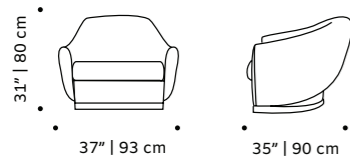

//as pictured
 bouclé snow, 056-3 solid wood base

// armchair

grace

armchair

- top** fabric or eco leather
- base** polished/satin brass, copper or nickel
- weight** 70 lb | 32 kg
- dimensions** w 37" | 93 cm
d 35" | 90 cm
h 31" | 80 cm
seat height 15" | 39 cm