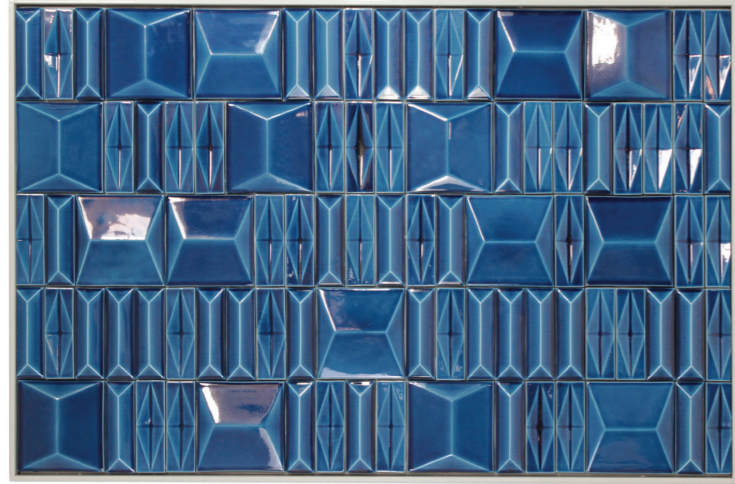

terra dawn

tiles panel

terracotta handmade tiles and lacquered wood frame in ivory or black or natural oak

weight 198 lb | 90 kg

dimensions w 59" | 150 cm
d 1,5" | 4 cm
h 37" | 95 cm

//as pictured
milano velasca and sempione in twilight and frost, natural oak frame