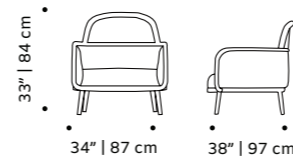

luc

armchair

- **structure** solid or eco lacquered wood
- **back and seat** fabric or leather
- **weight** 33 lb | 15 kg
- **dimensions** w 34" | 87 cm
  d 38" | 97 cm
  h 33" | 84 cm
  seat height 17" | 43 cm