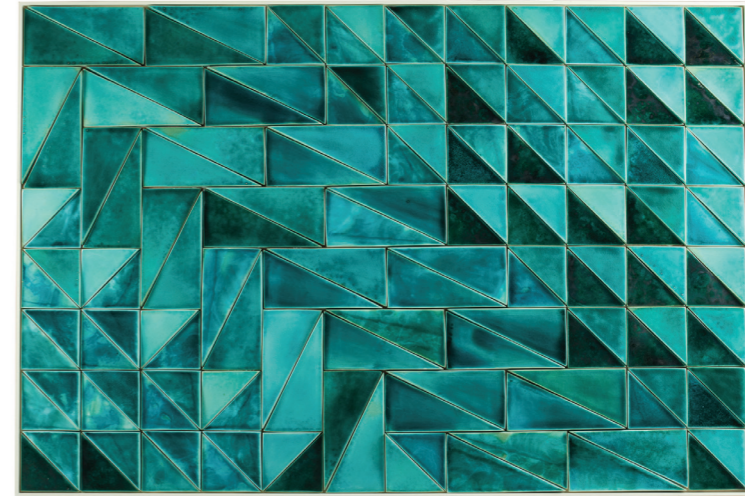

tua

tiles panel

handmade tiles and lacquered wood frame in ivory or black or natural oak

weight 198 lb | 90 kg

dimensions w 59" | 150 cm
d 1,5" | 4 cm
h 39" | 100 cm

//as pictured
top: tua and tua stripes tiles in white gloss, black wood frame
bottom: tua and tua stripes tiles in rose matte, natural oak frame