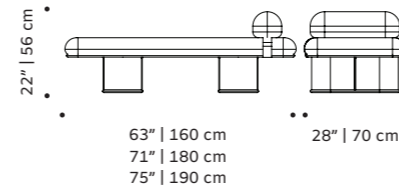

riviera
bench

upholstery quick dry foam and outdoor fabric
structure stainless steel 304 or metal both lacquered
for outdoor
dimensions w 63" | 160 cm
71" | 180 cm
75" | 190 cm
d 28" | 70 cm
h 22" | 56 cm