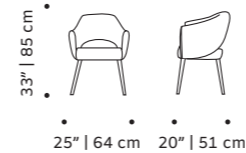

grace

chair

- **top** fabric or eco leather
- **feet** solid or lacquered wood
- **feet** polished/satin brass, copper or nickel
- **weight** 22 lb | 10 kg
- **dimensions** w 25" | 64 cm
  d 20" | 51 cm
  h 33" | 85 cm
  seat height 20" | 52 cm