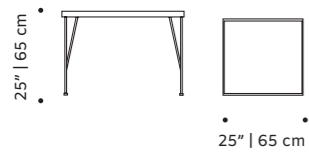

caldas

side table

- **top** handmade tiles available in pattern, stripes plain, gaudí, circles, stripes, with ou without glass
- **frame** lacquered metal or natural oak
- **base** lacquered metal
- **use** outdoor and indoor
- **weight** 37 lb | 17 kg
- **dimensions** w 25" | 65 cm
  d 25" | 65 cm
  h 25" | 65 cm

//as pictured

top: ocean stripes ceramic tiles top, ivory wood structure, ivory lacquered metal feet
bottom: jade pattern ceramic tiles top, ivory wood structure, ivory lacquered metal feet