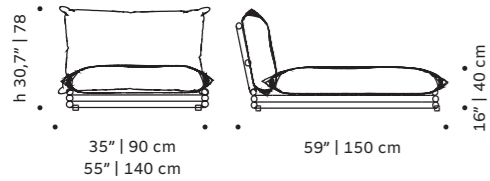

// pouf and chair

new

duna

daybed

upholstery quick dry foam and outdoor fabric
structure stainless steel 304 or metal both lacquered for outdoor
dimensions w 35" | 90 cm
 55" | 140 cm
 d 59" | 150 cm
 h 30,7" | 78 cm
 sh 16" | 40 cm