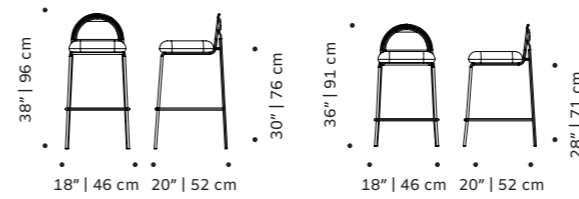

//as pictured
travertine marble board, sage stainless steel
304 structure

// side table and console

james
armchair

top quick dry foam and outdoor fabric
structure iroko wood
dimensions w 31" | 77 cm
 d 33" | 84 cm
 h 30" | 76 cm
 seat height 16" | 40 cm

//as pictured
 calle yellow, iroko wood structure

riviera
armchair

upholstery quick dry foam and outdoor fabric
structure stainless steel 304 or metal both lacquered
 for outdoor
dimensions w 27" | 69 cm
 d 34" | 87 cm
 h 28" | 71 cm
 sh 16" | 39 cm

//as pictured
 go with the flow, salmon stainless steel 304 structure

// armchair

riviera
chair

upholstery quick dry foam and outdoor fabric
structure stainless steel 304 or metal both lacquered
 for outdoor
dimensions w 19" | 49 cm
 d 23" | 58 cm
 h 32" | 82 cm
 sh 19" | 49 cm

//as pictured
 strange love 003, earth stainless steel 304
 structure

riviera
bar chair

upholstery quick dry foam and outdoor fabric
structure stainless steel 304 or metal both lacquered
 for outdoor
dimensions w 18" | 46 cm
 d 20" | 52 cm
 h counter 36" | 91 cm
 sh counter 28" | 71 cm
 h bar 38" | 96 cm
 seat height bar 30" | 76 cm