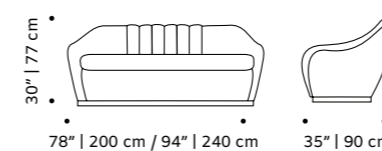

dimensions w 78" | 200 cm / w 94" | 240 cm

d 35" | 90 cm

h 30" | 77 cm

seat height 17" | 43 cm

//as pictured

top: bayes sorbet, polished brass base

bottom: olavi 10, paris salmon piping, polished brass base