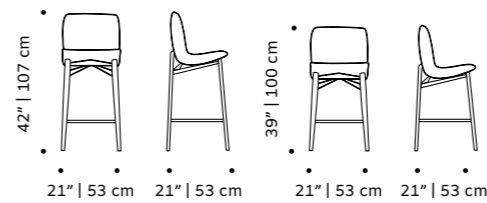

chiado

bar chair

- **top** fabric or eco leather
- **feet** lacquered metal
- **weight** 20 lb | 9 kg
- **dimensions** w 21" | 53 cm
  d 21" | 53 cm
  h counter 39" | 100cm
  seat height counter 29" | 73 cm
  h bar 42" | 107 cm
  seat height bar 31" | 80 cm