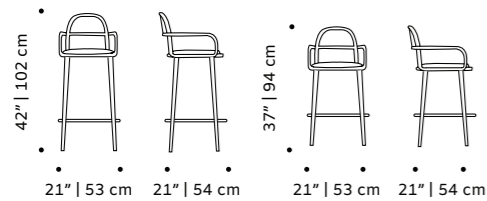

luc

bar chair

- **structure** solid or lacquered wood
- **seat (optional)** fabric or eco leather
- **ring** lacquered metal or polished/satin brass, copper or nickel
- **weight** 23 lb | 10 kg
- **dimensions** w 21" | 53 cm
  d 21" | 54 cm
  h counter 37" | 94 cm
  seat height counter 28" | 70 cm
  h bar 42" | 102 cm
  seat height bar 31" | 78 cm

//as pictured
top: beech 056-2 solid wood structure, polished brass ring
bottom: black lacquered wood structure, smooth 87 seat, polished brass ring