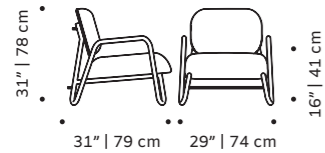

miami

armchair

- **top** fabric or eco leather
- **feet** lacquered metal
- **applications** polished/satin brass, copper or nickel
- **weight** 44 lb | 20 kg
- **dimensions** w 29" | 74 cm
  d 31" | 79 cm
  h 31" | 78 cm
  seat height 16" | 41 cm

//as pictured
gilman shingle, lilacolor lacquered metal feet,
polished brass applications