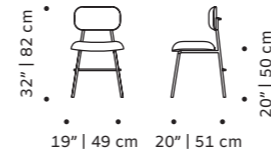

weight 14 lb | 7 kg

dimensions w 19" | 49 cm
d 20" | 51 cm
h 32" | 82 cm
seat height 20" | 50 cm

//as pictured
bouclé snow back, smooth easy clean
shell seat, ivory lacquered metal feet,
polished brass applications