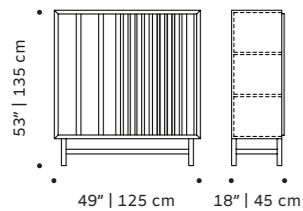

h 49" | 125 cm

// bar cabinets

//as pictured
 top: jade high gloss feet and natural oak
 bottom: yellow sand high gloss feet and natural oak

go

bar cabinet

structure plywood veneer, lacquered MDF or decape
weight 187 lb | 85 kg
dimensions w 49" | 125 cm
 d 18" | 45 cm
 h 53" | 135 cm