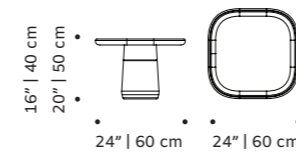

weight 176 lb | 80 kg

dimensions w 24" | 60 cm

d 24" | 60 cm

h 16" | 40 cm

20" | 50 cm

//as pictured

top: natural walnut top, estremoza marble base
bottom: travertine marble

// side table