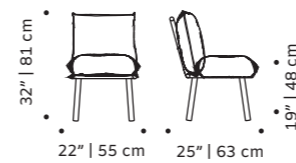

duna

chair

upholstery quick dry foam and outdoor fabric
structure stainless steel 304 or metal both lacquered
for outdoor
dimensions w 22" | 55 cm
d 25" | 63 cm
h 32" | 81 cm
sh 19" | 48 cm