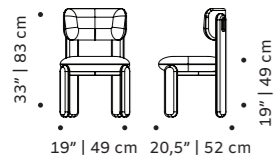

feet lacquered metal or polished/satin nickel

dimensions w 21" | 54cm
d 20,8" | 53 cm
h 30" | 75 cm
seat height 19" | 48 cm

//as pictured
orion clove and polished nickel

mimi

swivel chair

structure fabric or eco leather

swivel base solid wood

dimensions w 20" | 50cm
d 20" | 50 cm
h 31,5" | 80 cm
seat height 18" | 46 cm

//as pictured
barcelona marjoram structure,
056-0 beech solid wood base

// chair

choux

chair

- top** fabric or eco leather
- structure** beech solid wood
- applications** beech solid wood
- dimensions** w 19" | 49 cm
d 20,5" | 52 cm
h 33" | 83 cm
seat height 19" | 49 cm