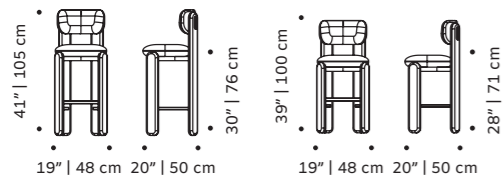

choux

bar chair

top fabric or eco leather

structure beech solid wood

applications beech solid wood

dimensions w 19" | 48 cm
d 20" | 50 cm
h counter 39" | 100 cm
seat height counter 28" | 71 cm
h bar 41" | 105 cm
seat height bar 30" | 76 cm

//as pictured
laser sage seat, vienna 21 back and feet,
beech 056-0 structure and applications