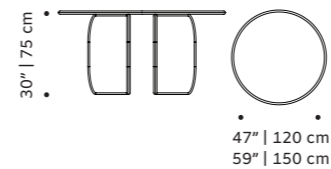

//as pictured
top: sand yellow lacquered wood
bottom: natural walnut

// dinner table