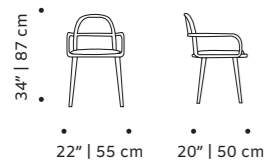

luc

chair

structure solid or lacquered wood
seat (optional) fabric or eco leather
weight 11 lb | 5 kg
dimensions w 22" | 55 cm
d 20" | 50 cm
h 34" | 87 cm
seat height 19" | 48 cm

//as pictured
top: black lacquered wood structure, smooth 87
seat
bottom: natural oak structure