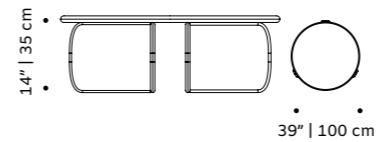

//as pictured
top: terrazzo beige
bottom: travertine marble

// side and center table