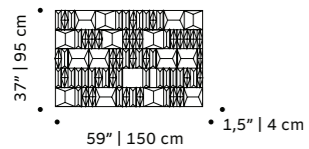

handmade ceramic and brass

dimensions

ant	praying mantis	beetle	cricket	rhinoceros beetle
w 12" 30 cm	w 10" 25 cm	w 10" 25 cm	w 11" 27 cm	w 9" 24 cm
d 7" 19 cm	d 4" 10 cm	d 7" 18 cm	d 8" 20 cm	d 8" 20 cm
h 4" 10 cm	h 8" 21 cm	h 2" 5 cm	h 4" 9 cm	h 3" 7 cm

new

new

terra cota

tiles panel

terracotta handmade tiles and lacquered wood frame in ivory or black or natural oak

weight 198 lb | 90 kg

dimensions w 59" | 150 cm
d 1,5" | 4 cm
h 37" | 95 cm

//as pictured
milano velasca, sempione and missori tiles in terracotta, natural oak frame

terra dawn

tiles panel

terracotta handmade tiles and lacquered wood frame in ivory or black or natural oak

weight 198 lb | 90 kg

dimensions w 59" | 150 cm
d 1,5" | 4 cm
h 37" | 95 cm

//as pictured
milano velasca and sempione in twilight and frost, natural oak frame