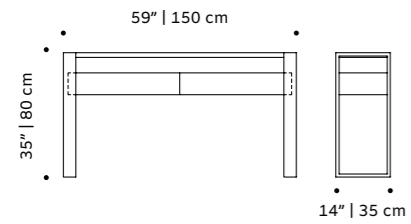

iron

console

structure plywood veneer, lacquered MDF

or decape

feet plated brass, copper or nickel or lacquered metal

weight 90 lb | 41 kg

dimensions w 59" | 150 cm

d 14" | 35 cm

h 35" | 80 cm

//as pictured
top: natural walnut structure, plated brass feet
bottom: natural walnut structure, spotted brown lacquered metal feet