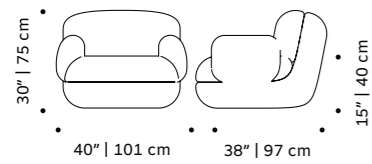

//as pictured
laser eco conker base and back vienna 37 seat