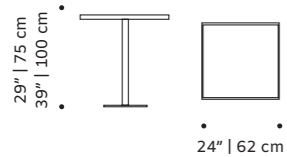

cactus

center table

top marble, wood veneer or lacquered wood
base marble, wood veneer or lacquered wood
dimensions Ø 39" | 100 cm
 h 14" | 35 cm

//as pictured
 top: terrazzo beige
 bottom: travertine marble

// side and center table

caldas

dinner table

- top** handmade tiles available in pattern, stripes plain, gaudí, circules, stripes, with ou without glass
- frame** lacquered metal or natural oak
- base** lacquered metal
- use** outdoor and indoor
- weight** 55 lb | 25 kg
- dimensions** w 24" | 62 cm
d 24" | 62 cm
h 29" | 75 cm / h 39" | 100 cm