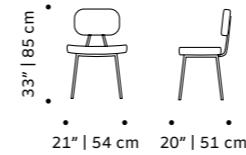

state

chair

top fabric or eco leather

feet polished/satin brass, copper or nickel or lacquered metal

weight 17 lb | 8 kg

dimensions w 21" | 54 cm
d 20" | 51 cm
h 33" | 85 cm
seat height 20" | 50 cm