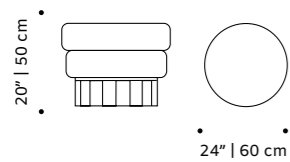

mary

stool

structure fabric or eco leather
weight 26 lb | 12 kg
dimensions Ø 24" | 60 cm
h 12" | 30 cm

//as pictured
top: zibar honey
bottom: manhattan 006