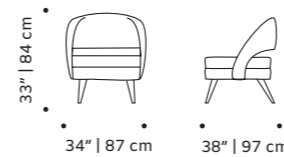

ava

armchair

- **top** fabric or eco leather
- **feet** solid or lacquered wood
- **fittings** polished/satin brass, copper or nickel
- **weight** 48 lb | 22 kg
- **dimensions** w 34" | 87 cm
  d 38" | 97 cm
  h 33" | 84 cm
  seat height 15" | 39 cm