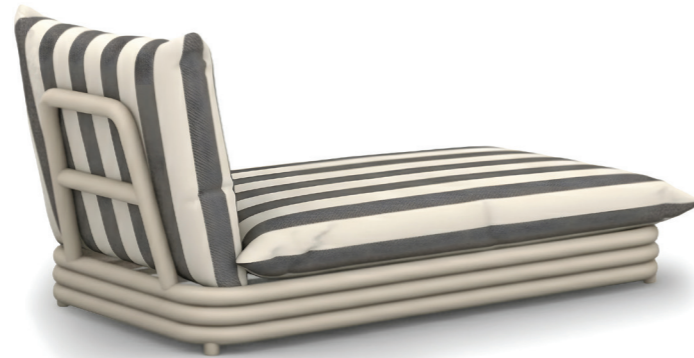

//as pictured
 raja esmeche piona/manzana, sage stainless steel 304 structure

// pouf and chair

new

duna

daybed

upholstery quick dry foam and outdoor fabric
structure stainless steel 304 or metal both lacquered for outdoor
dimensions w 35" | 90 cm
 55" | 140 cm
 d 59" | 150 cm
 h 30,7" | 78 cm
 sh 16" | 40 cm

//as pictured
 pavillio shadow, sage stainless steel
 304 structure

new

duna

modular couch

upholstery quick dry foam and outdoor fabric
structure stainless steel 304 or metal both lacquered for outdoor
dimensions w 104" | 278 cm
 d 74" | 188 cm
 h 32" | 80 cm
 sh 16" | 40 cm