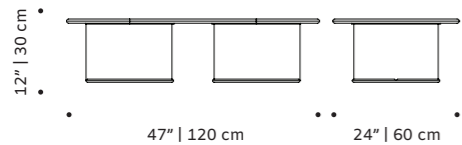

//as pictured
top: terrazzo sage marble top, sage stainless steel 304 base
bottom: terrazzo sage marble top, lilac stainless steel 304 base