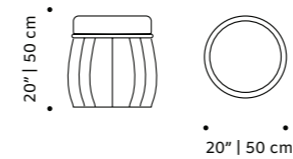

//as pictured
 tesseract pesto top, smooth easy clean olive base

stella

stool

top/base fabric or eco leather

weight 22 lb | 10 kg

dimensions Ø 20" | 50 cm
 h 20" | 50 cm

//as pictured
 top: paris light blue top, tobi dew base,
 paris black piping
 bottom: paris salmon top and base,
 smooth 85 piping