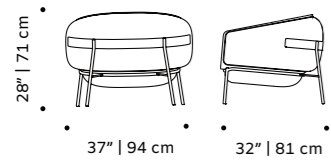

//as pictured
top: serac bone structure, 056-0 beech solid wood feet
bottom: bouclê latte structure, 056-0 beech solid wood feet

// armchair

blop

armchair

- top** fabric or eco leather
- feet** lacquered metal
- weight** 46 lb | 21 kg
- dimensions** w 37" | 94 cm
d 32" | 81 cm
h 28" | 71 cm
seat height 18" | 45 cm