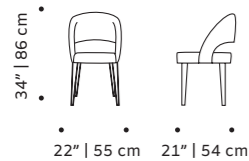

ava

chair

- **top** fabric or eco leather
- **feet** solid or lacquered wood
- **fittings** polished/satin brass, copper or nickel
- **weight** 22 lb | 10 kg
- **dimensions** w 22" | 55 cm
  d 21" | 54 cm
  h 34" | 86 cm
  seat height 18" | 46 cm

//as pictured
stripes 42 back, vienna fudge seat and piping,
056-0 solid wood feet