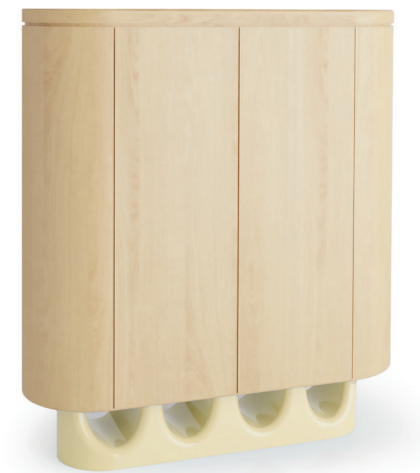

h 49" | 125 cm

// bar cabinets

//as pictured
 top: jade high gloss feet and natural oak
 bottom: yellow sand high gloss feet and natural oak

go

bar cabinet

structure plywood veneer, lacquered MDF or decape
weight 187 lb | 85 kg
dimensions w 49" | 125 cm
 d 18" | 45 cm
 h 53" | 135 cm