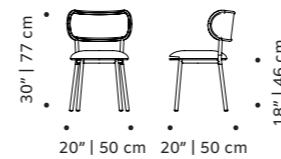

louise

chair

- **seat** fabric or eco leather
- **structure** lacquered metal
- **weight** 13 lb | 6 kg
- **dimensions** w 20" | 50 cm
  d 20" | 50 cm
  h 30" | 77 cm
  seat height 18" | 46 cm