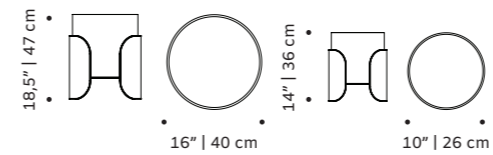

//as pictured
top: travertine marble top, nude stainless steel 304 base

// center table

new

milano

tiles panel

terracotta or faience handmade tiles and outdoor lacquered metal frame in ivory or black

weight 375 lb | 170 kg
dimensions w 59" | 150 cm
 d 1,5" | 4 cm
 h 37" | 95 cm

riviera

vases

structure stainless steel 304 or metal both lacquered for outdoor

dimensions left Ø 16" | 40 cm
 h 18,5" | 47 cm
 right Ø 10" | 26 cm
 h 14" | 36 cm

//as pictured
left: nude, sage stainless steel 304 structure
right: lilac, earth stainless steel 304 structure