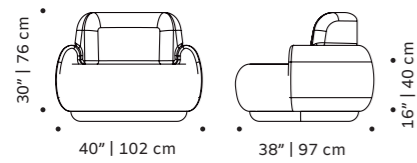

naked

armchair

- **structure** fabric or eco leather
- **base** solid wood
- **weight** 101 lb | 46 kg
- **dimensions** w 40" | 102 cm
  d 38" | 97 cm
  h 30" | 76 cm
  seat height 16" | 40 cm

//as pictured
wild things sand structure,
056-0 beech solid wood base