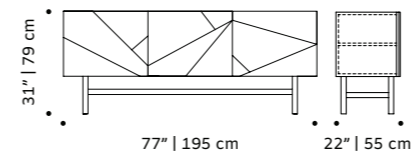

//as pictured
top: iron wood structure, powder lacquered MDF doors, oxidized brass applications
bottom: natural walnut structure, ivory lacquered MDF doors, oxidized brass applications