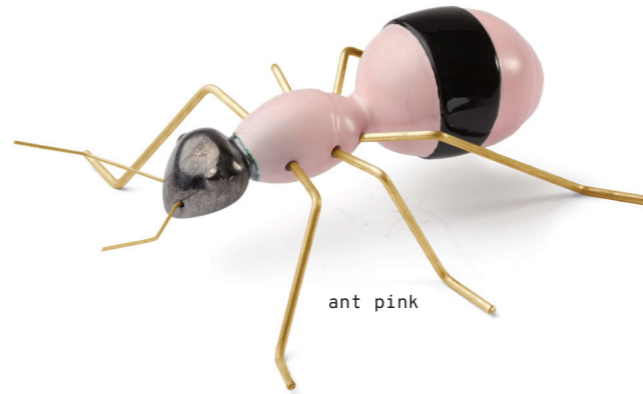

dimensions

ladybug	dragonfly	scorpion
w 10" 21 cm	w 11" 27 cm	w 11" 26 cm
d 7" 19 cm	d 9" 24 cm	d 6" 16 cm
h 2" 5 cm	h 4" 8 cm	h 3" 7 cm

fauna

color collection

handmade ceramic and brass

dimensions

rhinoceros beetle	cricket	grasshopper
w 9" 24 cm	w 11" 27 cm	w 11" 27 cm
d 8" 20 cm	d 8" 20 cm	d 6" 16 cm
h 3" 7 cm	h 4" 9 cm	h 4" 9 cm

// fauna

praying mantis red

beetle blue

grasshopper

dragonfly

beetle yellow

ant green

ladybug

beetle

rhinoceros beetle

praying mantis green

ant pink

praying mantis

ant

cricket

scorpion