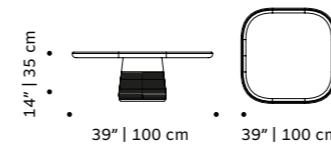

poppy

center table

top marble estremo or travertino, wood lacquered matte

base marble estremo ribbed (for marble top), marble travertino ribbed, marble estremo plain (lacquered wood matte top)

weight 331 lb | 150 kg

dimensions w 39" | 100 cm
d 39" | 100 cm
h 14" | 35 cm