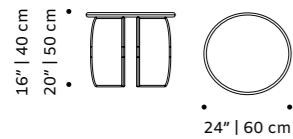

cactus

side table

top marble, wood veneer or lacquered wood
base marble, wood veneer or lacquered wood
dimensions Ø 24" | 60 cm
h 16" | 40 cm
20" | 50 cm

//as pictured
top: terrazzo sage
bottom: terrazzo green