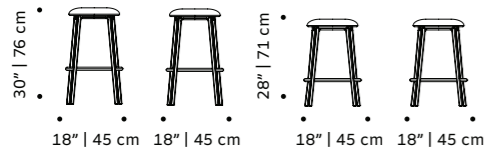

//as pictured
top: smooth 35 seat , smooth 87 seat, polished brass ring
bottom: smooth 60 seat, polished brass ring

// bar chairs

louise

bar stool

- top** fabric or eco leather
- structure** lacquered metal
- dimensions** w 18" | 45 cm
d 18" | 45 cm
h counter 28" | 71 cm
h bar 30" | 76 cm