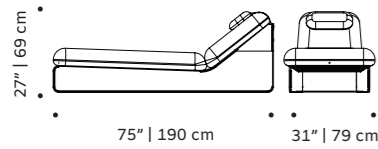

//as pictured
 raja esmeche naranja/blanco, earth stainless
 steel 304 structure

// chair and bar chair

riviera
daybed

upholstery quick dry foam and outdoor fabric
structure stainless steel 304 or metal both lacquered
 for outdoor
dimensions w 75" | 190 cm
 d 31" | 79 cm
 h 27" | 69 cm