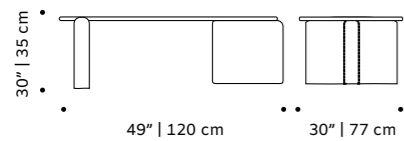

weight 253 lb | 115 kg

dimensions w 49" | 120 cm
d 30" | 77 cm
h 30" | 35 cm

//as pictured
estremo matte marble top, nero marquina marble right base, estremo rosa matte marble left base

poppy

center table