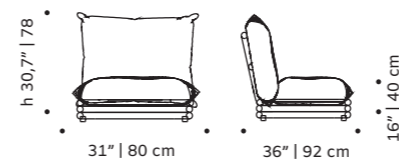

dimensions w 31" | 80 cm
d 36" | 92 cm
h 30,7" | 78 cm
sh 16" | 40 cm

//as pictured
pavilion shadow, ivory stainless steel 304
structure

duna

pouf

upholstery quick dry foam and outdoor fabric
structure stainless steel 304 or metal both lacquered for outdoor
dimensions w 35" | 90 cm
 d 29,5" | 75 cm
 h 16" | 40 cm