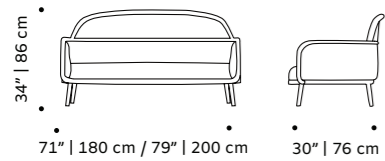

luc

settee

structure solid or lacquered wood
back and seat fabric or eco leather
weight 77 lb | 35 kg / 99 lb 45 kg
dimensions w 71" | 180 cm
79" | 200 cm
d 30" | 76 cm
h 34" | 86 cm
seat height 17" | 43 cm

//as pictured
top: natural oak structure, lovely teaberry
back and seat
bottom: natural oak structure, barcelona brick
back and seat