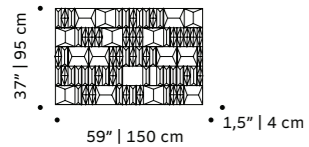

new

new

terra cota

tiles panel

terracotta handmade tiles and lacquered wood frame in ivory or black or natural oak

weight 198 lb | 90 kg

dimensions w 59" | 150 cm
d 1,5" | 4 cm
h 37" | 95 cm

//as pictured
milano velasca, sempione and missori tiles in terracotta, natural oak frame

terra dawn

tiles panel

terracotta handmade tiles and lacquered wood frame in ivory or black or natural oak

weight 198 lb | 90 kg

dimensions w 59" | 150 cm
d 1,5" | 4 cm
h 37" | 95 cm

//as pictured
milano velasca and sempione in twilight and frost, natural oak frame

new

milano

tiles panel

faience handmade tiles and lacquered wood frame in ivory or black or natural oak

weight 198 lb | 90 kg

dimensions w 59" | 150 cm
d 1,5" | 4 cm
h 37" | 95 cm

//as pictured
top: milano velasca, sempione and missori tiles in deep blue, ivory wood frame
bottom: milano velasca, sempione and missori tiles in olive, ivory wood frame

tua

tiles panel

handmade tiles and lacquered wood frame in ivory or black or natural oak

weight 198 lb | 90 kg

dimensions w 59" | 150 cm
d 1,5" | 4 cm
h 39" | 100 cm

//as pictured
top: tua and tua stripes tiles in white gloss, black wood frame
bottom: tua and tua stripes tiles in rose matte, natural oak frame