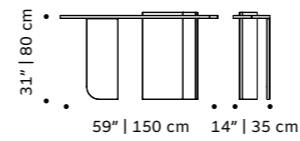

// consoles

//as pictured
top: estremo pink
bottom: travertine marble top, travertine marble
and natural walnut feet