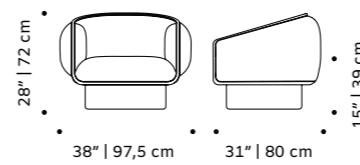

//as pictured
eco laser bonfire

// armchair