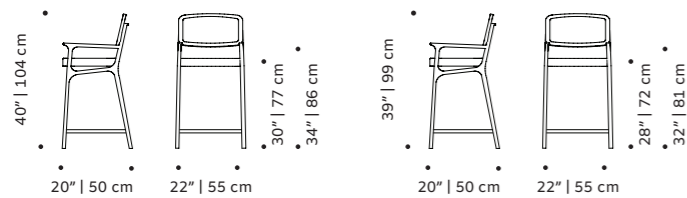

dimensions
 w 22" | 55 cm
 d 20" | 50 cm
 h counter 41" | 104 cm
 seat height counter 30" | 77 cm
 h bar 39" | 99 cm
 seat height bar 28" | 72 cm

without arms

//as pictured
 top: laser sage, beech 056-0 structure
 bottom: bouclé latte seat, beech 056-0 structure