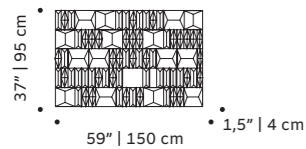

//as pictured
top: terrazzo sage marble top, sage stainless steel 304 base
bottom: terrazzo sage marble top, lilac stainless steel 304 base

riviera
center table

top marble
structure stainless steel 304 or metal both lacquered
 for outdoor
dimensions w 35" | 90 cm
 d 18" | 45 cm
 h 12" | 30 cm

//as pictured
top: travertine marble top, nude stainless steel 304 base

// center table

new

milano

tiles panel

terracotta or faience handmade tiles and outdoor lacquered metal frame in ivory or black

weight 375 lb | 170 kg
dimensions w 59" | 150 cm
 d 1,5" | 4 cm
 h 37" | 95 cm

riviera

vases

structure stainless steel 304 or metal both lacquered for outdoor

dimensions left Ø 16" | 40 cm
 h 18,5" | 47 cm
 right Ø 10" | 26 cm
 h 14" | 36 cm

//as pictured
left: nude, sage stainless steel 304 structure
right: lilac, earth stainless steel 304 structure