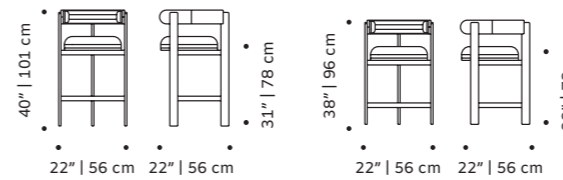

weight 24 lb | 11 kg
dimensions w 22" | 56 cm
d 22" | 56 cm
h counter 38" | 96 cm
seat height counter 29" | 73 cm
h bar 40" | 101 cm
seat height bar 31" | 78 cm

//as pictured
beech 056-0 solid wood structure,
bouclé latte back and seat