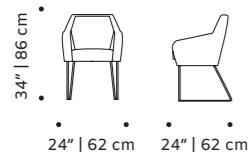

weight 33 lb | 15 kg

dimensions w 24" | 62 cm
d 24" | 62 cm
h 34" | 86 cm
seat height 19" | 49 cm

//as pictured
top: bouclé latte, ivory lacquered metal feet
bottom: paris safira, smooth 85 piping, ivory lacquered metal feet