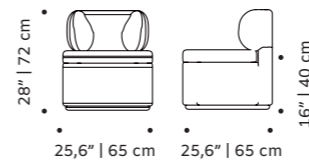

mimi

swivel armchair

- structure** fabric or eco leather
- swivel base** solid wood
- dimensions** w 25,6" | 65 cm
d 25,6" | 65 cm
h 28" | 72 cm
seat height 16" | 40 cm

//as pictured
hackney papaya structure,
056-0 beech solid wood base