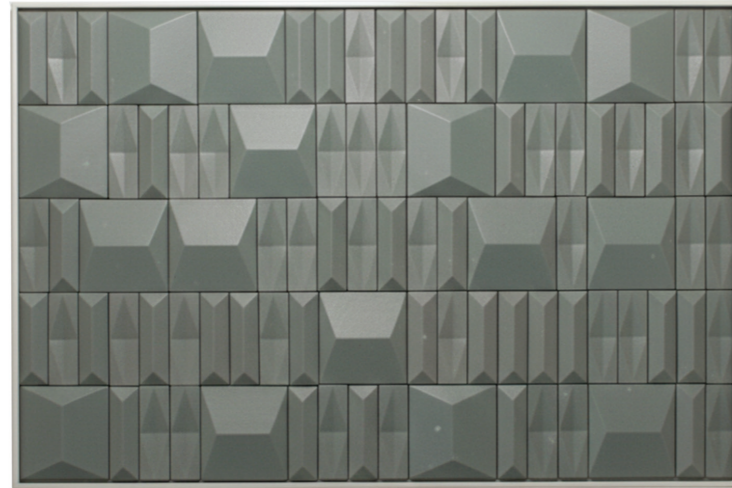

new

milano

tiles panel

terracotta or faience handmade tiles and outdoor lacquered metal frame in ivory or black

weight 375 lb | 170 kg
dimensions w 59" | 150 cm
d 1,5" | 4 cm
h 37" | 95 cm