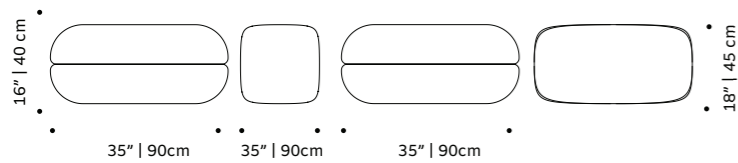

//as pictured
smooth 85, smooth 07 piping, polished copper feet

// armchairs

mood

stool

structure fabric or eco leather

dimensions top w 35" | 90cm
 d 35" | 90cm
 h 16" | 40 cm
 bottom w 35" | 90cm
 d 18" | 45 cm
 h 16" | 40 cm