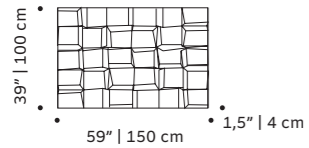

new

milano

tiles panel

faience handmade tiles and lacquered wood frame in ivory or black or natural oak

weight 198 lb | 90 kg

dimensions w 59" | 150 cm
d 1,5" | 4 cm
h 37" | 95 cm

//as pictured
top: milano velasca, sempione and missori tiles in deep blue, ivory wood frame
bottom: milano velasca, sempione and missori tiles in olive, ivory wood frame

tua

tiles panel

handmade tiles and lacquered wood frame in ivory or black or natural oak

weight 198 lb | 90 kg

dimensions w 59" | 150 cm
d 1,5" | 4 cm
h 39" | 100 cm

//as pictured
top: tua and tua stripes tiles in white gloss, black wood frame
bottom: tua and tua stripes tiles in rose matte, natural oak frame

douro

tiles panel

handmade tiles and lacquered wood frame in ivory or black or natural oak

weight 198 lb | 90 kg

dimensions w 59" | 150 cm
d 1,5" | 4 cm
h 39" | 100 cm

tejo

tiles panel

handmade tiles and lacquered wood frame in ivory or black or natural oak