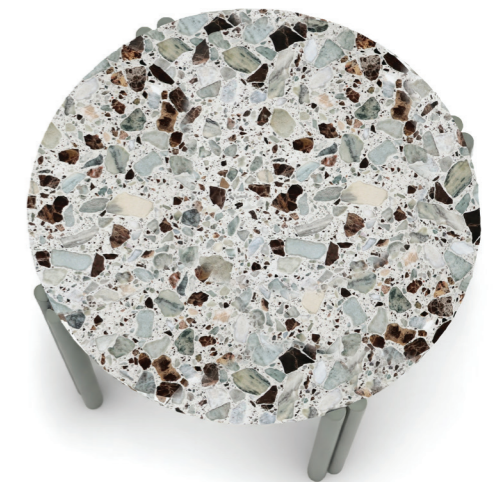

//as pictured
 top: calle green, sage stainless steel
 304 structure
 bottom: calle cinnamon, earth stainless steel
 304 structure

// daybed and modular couch

duna

center table

- table board** marble or terrazo
- structure** stainless steel 304 or metal both lacquered for outdoor
- dimensions** w 47" | 120 cm
d 27,5" | 70 cm
h 14" | 36 cm

//as pictured
amazonico terrazzo board, taupe stainless steel 304 structure

new

duna

dinner table

- round/square/recatangle table top** marble or terrazo
- structure** stainless steel 304 or metal both lacquered for outdoor
- dimensions round** ø 47" | 120 cm
59" | 150 cm
h 29,5" | 75 cm
- dimensions square** w 47" | 120 cm
d 47" | 120 cm
h 29,5" | 75 cm
- dimensions rectangle** w 79" | 200 cm
d 39" | 100 cm
h 29,5" | 75 cm