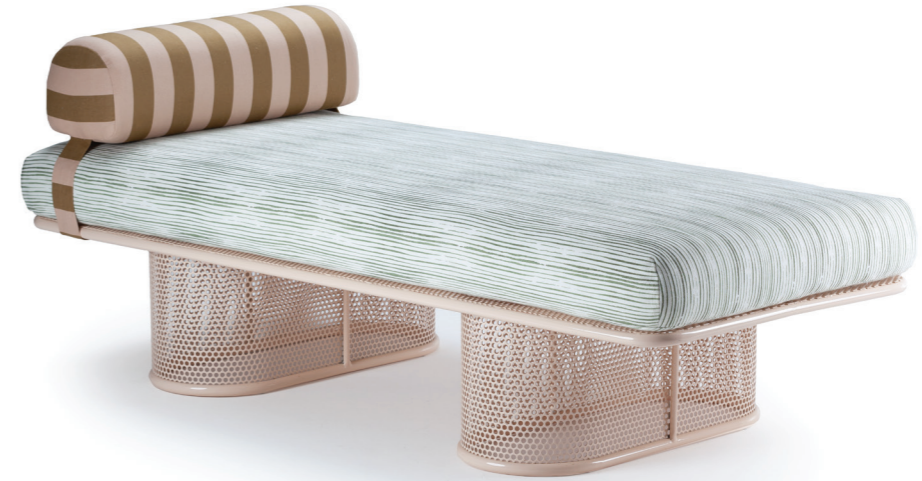

riviera
daybed

upholstery quick dry foam and outdoor fabric
structure stainless steel 304 or metal both lacquered
for outdoor
dimensions w 75" | 190 cm
d 31" | 79 cm
h 27" | 69 cm

//as pictured
raja esmeche blanco/verde oscuro,
sage stainless steel 304 structure

riviera
bench

upholstery quick dry foam and outdoor fabric
structure stainless steel 304 or metal both lacquered
for outdoor
dimensions w 63" | 160 cm
71" | 180 cm
75" | 190 cm
d 28" | 70 cm
h 22" | 56 cm

//as pictured
stello green and belmondo 005 cushion, nude
stainless steel 304 structure

// daybed and bench