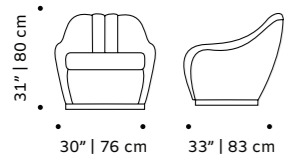

gia

armchair

- **top** fabric or eco leather
- **base** solid wood, polished/satin brass, copper or nickel
- **weight** 48 lb | 22 kg
- **dimensions** w 30" | 76 cm
  d 33" | 83 cm
  h 31" | 80 cm
  seat height 15" | 39 cm

//as pictured
marka 10, paris ebony piping, polished brass base