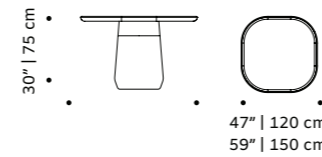

poppy

dinner table

- **top** marble estremoza or travertino, wood lacquered matte
- **base** marble estremoza ribbed or marble travertino ribbed
- **weight** 551 lb | 250 kg / 992 lb | 450 kg
- **dimensions** w 47" | 120 cm
  59" | 150 cm
  d 47" | 120 cm
  59" | 150 cm
  h 30" | 75 cm