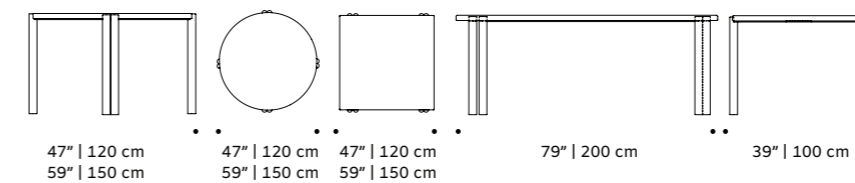

//as pictured
 top: calle green, sage stainless steel
 304 structure
 bottom: calle cinnamon, earth stainless steel
 304 structure

// daybed and modular couch

duna

center table

- table board** marble or terrazo
- structure** stainless steel 304 or metal both lacquered for outdoor
- dimensions** w 47" | 120 cm
d 27,5" | 70 cm
h 14" | 36 cm

//as pictured
amazonico terrazzo board, taupe stainless steel 304 structure

new

duna

dinner table

- round/square/recatangle table top** marble or terrazo
- structure** stainless steel 304 or metal both lacquered for outdoor
- dimensions round** ø 47" | 120 cm
59" | 150 cm
h 29,5" | 75 cm
- dimensions square** w 47" | 120 cm
d 47" | 120 cm
h 29,5" | 75 cm
- dimensions rectangle** w 79" | 200 cm
d 39" | 100 cm
h 29,5" | 75 cm

//as pictured
terrazo amazonia, sage stainless steel 304 structure

// center and dinner table

duna
side table

structure stainless steel 304 or metal both lacquered
for outdoor
dimensions w 24" | 60 cm
d 24" | 60 cm
h 16" | 40 cm