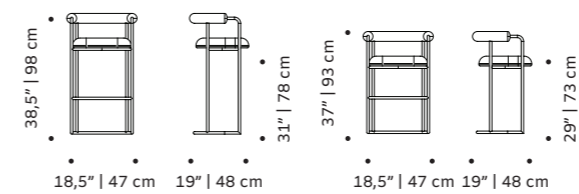

d 19" | 48 cm

h counter 37" | 93 cm

seat height counter 29" | 73 cm

h bar 38,5" | 98 cm

seat height bar 31" | 78 cm

//as pictured
orion sand and ivory lacquered metal

// bar chair

siena