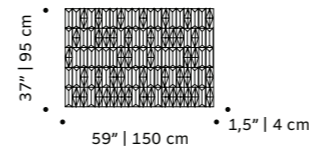

handmade ceramic and brass

dimensions

ant	praying mantis	beetle	cricket	rhinoceros beetle
w 12" 30 cm	w 10" 25 cm	w 10" 25 cm	w 11" 27 cm	w 9" 24 cm
d 7" 19 cm	d 4" 10 cm	d 7" 18 cm	d 8" 20 cm	d 8" 20 cm
h 4" 10 cm	h 8" 21 cm	h 2" 5 cm	h 4" 9 cm	h 3" 7 cm

new

new

terra cota

tiles panel

terracotta handmade tiles and lacquered wood frame in ivory or black or natural oak

weight 198 lb | 90 kg

dimensions w 59" | 150 cm
d 1,5" | 4 cm
h 37" | 95 cm

//as pictured
milano velasca, sempione and missori tiles in terracotta, natural oak frame

terra dawn

tiles panel

terracotta handmade tiles and lacquered wood frame in ivory or black or natural oak

weight 198 lb | 90 kg

dimensions w 59" | 150 cm
d 1,5" | 4 cm
h 37" | 95 cm

//as pictured
milano velasca and sempione in twilight and frost, natural oak frame