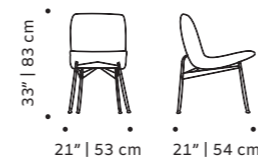

chiado

chair

top fabric or eco leather

feet lacquered metal

weight 20 lb | 9 kg

dimensions w 21" | 53 cm
d 21" | 54 cm
h 33" | 83 cm
seat height 19" | 48 cm

//as pictured
gilmar shingle, black lacquered metal feet