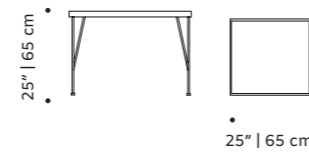

- top** handmade tiles available in pattern, stripes plain, gaudí, circles, stripes, with ou without glass
- frame** lacquered metal or natural oak
- base** lacquered metal
- use** outdoor and indoor
- weight** 37 lb | 17 kg
- dimensions**
 - ∅ 25" | 65 cm
 - h 22" | 55 cm
 - ∅ 25" | 65 cm
 - h 21" | 53 cm

caldas

side table

- top** handmade tiles available in pattern, stripes plain, gaudí, circles, stripes, with ou without glass
- frame** lacquered metal or natural oak
- base** lacquered metal
- use** outdoor and indoor
- weight** 37 lb | 17 kg
- dimensions**
 - w 25" | 65 cm
 - d 25" | 65 cm
 - h 25" | 65 cm