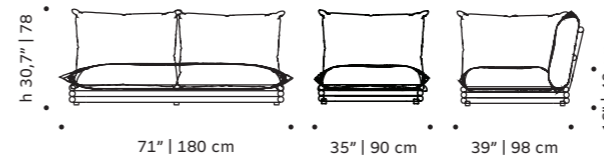

// pouf and chair

new

duna

daybed

upholstery quick dry foam and outdoor fabric
structure stainless steel 304 or metal both lacquered for outdoor
dimensions w 35" | 90 cm
 55" | 140 cm
 d 59" | 150 cm
 h 30,7" | 78 cm
 sh 16" | 40 cm

//as pictured
 pavillio shadow, sage stainless steel
 304 structure

new

duna

modular couch

upholstery quick dry foam and outdoor fabric
structure stainless steel 304 or metal both lacquered for outdoor
dimensions w 104" | 278 cm
 d 74" | 188 cm
 h 32" | 80 cm
 sh 16" | 40 cm

//as pictured
 top: calle green, sage stainless steel
 304 structure
 bottom: calle cinnamon, earth stainless steel
 304 structure

// daybed and modular couch

duna

center table

- table board** marble or terrazo
- structure** stainless steel 304 or metal both lacquered for outdoor
- dimensions** w 47" | 120 cm
d 27,5" | 70 cm
h 14" | 36 cm