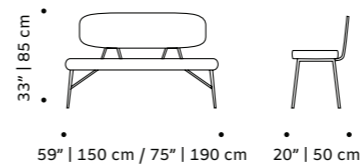

mary

stool

structure fabric or eco leather
weight 26 lb | 12 kg
dimensions Ø 24" | 60 cm
 h 12" | 30 cm

//as pictured
 top: zibar honey
 bottom: manhattan 006

state

bench

top fabric or eco leather
feet polished/satin brass, copper or nickel or lacquered metal
weight 77 lb | 35 kg / 88 lb | 40 kg
dimensions w 59" | 150 cm / w 75" | 190 cm
 d 20" | 50 cm
 h 33" | 85 cm
 seat height 19" | 48 cm