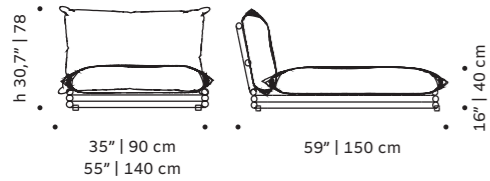

dimensions w 31" | 80 cm
d 36" | 92 cm
h 30,7" | 78 cm
sh 16" | 40 cm

//as pictured
pavilion shadow, ivory stainless steel 304
structure

duna

pouf

upholstery quick dry foam and outdoor fabric
structure stainless steel 304 or metal both lacquered for outdoor
dimensions w 35" | 90 cm
 d 29,5" | 75 cm
 h 16" | 40 cm

//as pictured
 top: strasse bronze, jade stainless steel 304 structure
 bottom: strasse cinnamon, sage stainless steel 304 structure

duna

chair

upholstery quick dry foam and outdoor fabric
structure stainless steel 304 or metal both lacquered for outdoor
dimensions w 22" | 55 cm
 d 25" | 63 cm
 h 32" | 81 cm
 sh 19" | 48 cm

//as pictured
 raja esmeche piona/manzana, sage stainless steel 304 structure

// pouf and chair

new

duna

daybed

upholstery quick dry foam and outdoor fabric
structure stainless steel 304 or metal both lacquered for outdoor
dimensions w 35" | 90 cm
 55" | 140 cm
 d 59" | 150 cm
 h 30,7" | 78 cm
 sh 16" | 40 cm