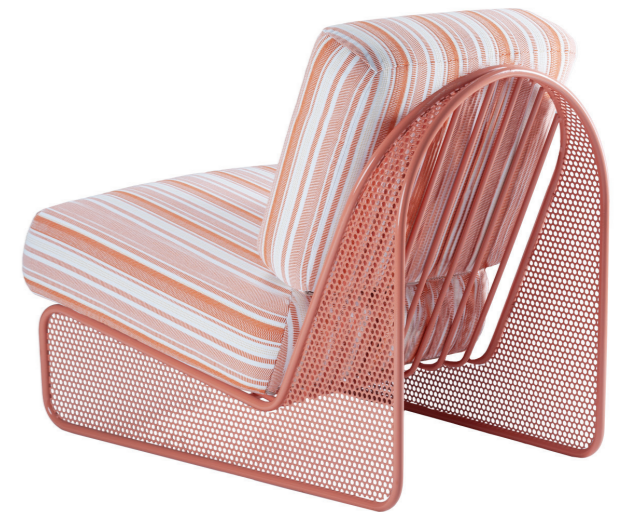

//as pictured
 top: strasse bronze, jade stainless steel 304 structure
 bottom: strasse cinnamon, sage stainless steel 304 structure

duna

chair

upholstery quick dry foam and outdoor fabric
structure stainless steel 304 or metal both lacquered for outdoor
dimensions w 22" | 55 cm
 d 25" | 63 cm
 h 32" | 81 cm
 sh 19" | 48 cm

//as pictured
 pavillio shadow, sage stainless steel
 304 structure

new

duna

modular couch

upholstery quick dry foam and outdoor fabric
structure stainless steel 304 or metal both lacquered for outdoor
dimensions w 104" | 278 cm
 d 74" | 188 cm
 h 32" | 80 cm
 sh 16" | 40 cm

//as pictured
travertine marble board, sage stainless steel
304 structure

// side table and console

james
armchair

top quick dry foam and outdoor fabric
structure iroko wood
dimensions w 31" | 77 cm
 d 33" | 84 cm
 h 30" | 76 cm
 seat height 16" | 40 cm

//as pictured
 calle yellow, iroko wood structure

riviera
armchair

upholstery quick dry foam and outdoor fabric
structure stainless steel 304 or metal both lacquered
 for outdoor
dimensions w 27" | 69 cm
 d 34" | 87 cm
 h 28" | 71 cm
 sh 16" | 39 cm