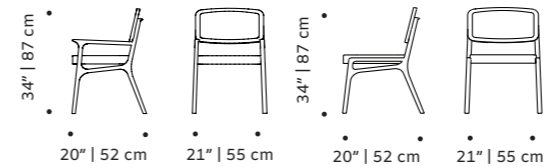

without arms

//as pictured
top: bouclé snow seat, beech 056-0 structure
bottom: bouclé terracota seat, beech 056-0 structure

// chair