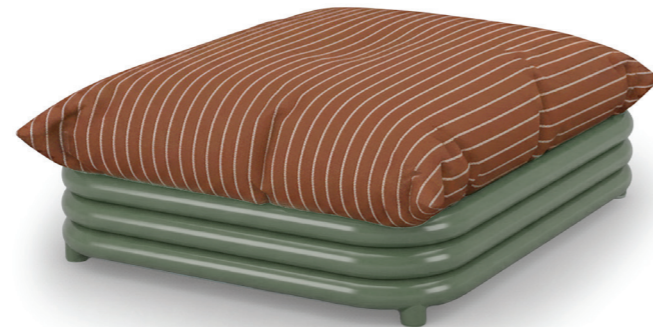

dimensions w 31" | 80 cm
d 36" | 92 cm
h 30,7" | 78 cm
sh 16" | 40 cm

//as pictured
pavilion shadow, ivory stainless steel 304
structure

duna

pouf

upholstery quick dry foam and outdoor fabric
structure stainless steel 304 or metal both lacquered for outdoor
dimensions w 35" | 90 cm
 d 29,5" | 75 cm
 h 16" | 40 cm

//as pictured
 top: strasse bronze, jade stainless steel 304 structure
 bottom: strasse cinnamon, sage stainless steel 304 structure

duna

chair

upholstery quick dry foam and outdoor fabric
structure stainless steel 304 or metal both lacquered for outdoor
dimensions w 22" | 55 cm
 d 25" | 63 cm
 h 32" | 81 cm
 sh 19" | 48 cm

upholstery quick dry foam and outdoor fabric

structure stainless steel 304 or metal both lacquered
for outdoor

dimensions w 31" | 80 cm
d 36" | 92 cm
h 30,7" | 78 cm
sh 16" | 40 cm

//as pictured
pavilion shadow, ivory stainless steel 304
structure

duna

pouf

upholstery quick dry foam and outdoor fabric
structure stainless steel 304 or metal both lacquered
 for outdoor
dimensions w 35" | 90 cm
 d 29,5" | 75 cm
 h 16" | 40 cm

//as pictured
 top: strasse bronze, jade stainless steel
 304 structure
 bottom: strasse cinnamon, sage stainless steel
 304 structure