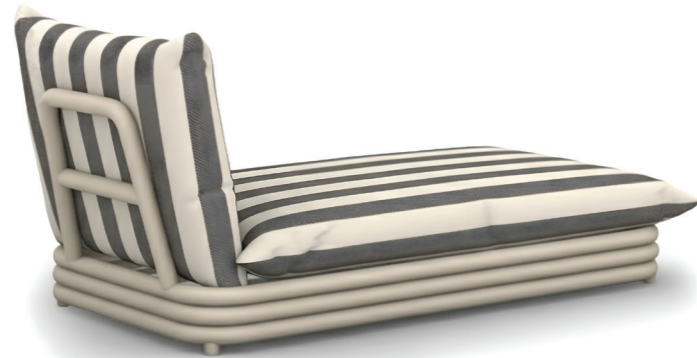

//as pictured
 pavillio shadow, sage stainless steel
 304 structure

new

duna

modular couch

upholstery quick dry foam and outdoor fabric
structure stainless steel 304 or metal both lacquered for outdoor
dimensions w 104" | 278 cm
 d 74" | 188 cm
 h 32" | 80 cm
 sh 16" | 40 cm

// pouf and chair

new

duna

daybed

upholstery quick dry foam and outdoor fabric
structure stainless steel 304 or metal both lacquered for outdoor
dimensions w 35" | 90 cm
 55" | 140 cm
 d 59" | 150 cm
 h 30,7" | 78 cm
 sh 16" | 40 cm