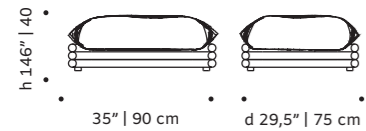

dimensions w 31" | 80 cm
d 36" | 92 cm
h 30,7" | 78 cm
sh 16" | 40 cm

//as pictured
pavilion shadow, ivory stainless steel 304
structure

duna

pouf

upholstery quick dry foam and outdoor fabric
structure stainless steel 304 or metal both lacquered for outdoor
dimensions w 35" | 90 cm
 d 29,5" | 75 cm
 h 16" | 40 cm

//as pictured
 top: strasse bronze, jade stainless steel 304 structure
 bottom: strasse cinnamon, sage stainless steel 304 structure

duna

chair

upholstery quick dry foam and outdoor fabric
structure stainless steel 304 or metal both lacquered for outdoor
dimensions w 22" | 55 cm
 d 25" | 63 cm
 h 32" | 81 cm
 sh 19" | 48 cm