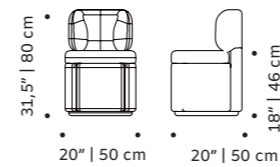

mimi

swivel chair

structure fabric or eco leather

swivel base solid wood

dimensions w 20" | 50cm
d 20" | 50 cm
h 31,5" | 80 cm
seat height 18" | 46 cm