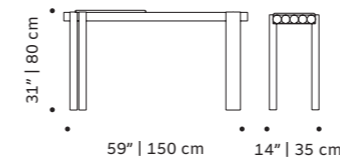

//as pictured
travertine marble board, sage stainless steel
304 structure

// side table and console