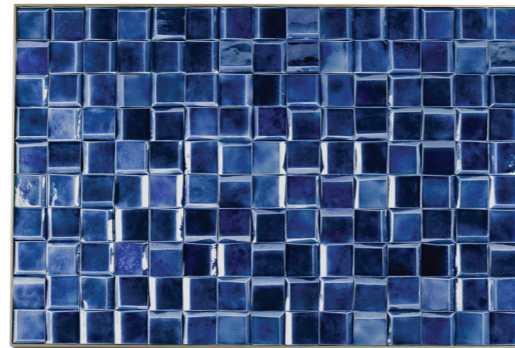

douro

tiles panel

handmade tiles and lacquered wood frame in ivory or black or natural oak

weight 198 lb | 90 kg

dimensions w 59" | 150 cm
d 1,5" | 4 cm
h 39" | 100 cm

tejo

tiles panel

handmade tiles and lacquered wood frame in ivory or black or natural oak

weight 198 lb | 90 kg

dimensions w 59" | 150 cm
d 1,5" | 4 cm
h 39" | 100 cm