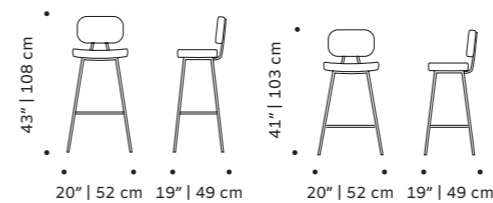

state

bar chair

top fabric or eco leather

feet polished/satin brass, copper or nickel or lacquered metal

weight 15 lb | 7 kg

dimensions
w 20" | 52 cm
d 19" | 49 cm
h counter 41" | 103 cm
seat height counter 30" | 75 cm
h bar 43" | 108 cm
seat height bar 31" | 80 cm

//as pictured
smooth easy clean gingerbread, smooth easy clean shell piping, copper color lacquered metal feet