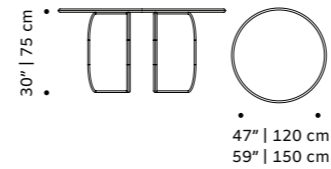

cactus

dinner table

top marble (merrazzo top only for 120cm), wood veneer or lacquered wood
base marble, wood veneer or lacquered wood
dimensions Ø 47" | 120 cm
59" | 150 cm
h 30" | 75 cm