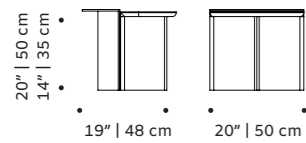

curve

side table

- **top** marble or terrazzo
- **feet** marble/terrazo or wood venner
- **dimensions** w 20" | 50 cm
  d 19" | 48 cm
  h 20" | 50 cm
  14" | 35 cm

//as pictured
natural oak