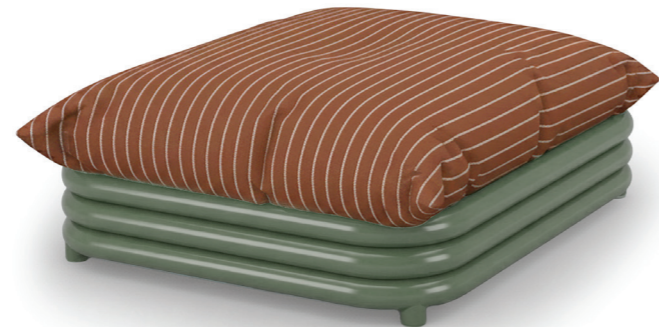

dimensions w 31" | 80 cm
d 36" | 92 cm
h 30,7" | 78 cm
sh 16" | 40 cm

//as pictured
pavilion shadow, ivory stainless steel 304
structure

duna

pouf

upholstery quick dry foam and outdoor fabric
structure stainless steel 304 or metal both lacquered for outdoor
dimensions w 35" | 90 cm
 d 29,5" | 75 cm
 h 16" | 40 cm

//as pictured
 top: strasse bronze, jade stainless steel 304 structure
 bottom: strasse cinnamon, sage stainless steel 304 structure

duna

chair

upholstery quick dry foam and outdoor fabric
structure stainless steel 304 or metal both lacquered for outdoor
dimensions w 22" | 55 cm
 d 25" | 63 cm
 h 32" | 81 cm
 sh 19" | 48 cm

//as pictured
 raja esmeche piona/manzana, sage stainless steel 304 structure

// pouf and chair

new

duna

daybed

upholstery quick dry foam and outdoor fabric
structure stainless steel 304 or metal both lacquered for outdoor
dimensions w 35" | 90 cm
 55" | 140 cm
 d 59" | 150 cm
 h 30,7" | 78 cm
 sh 16" | 40 cm