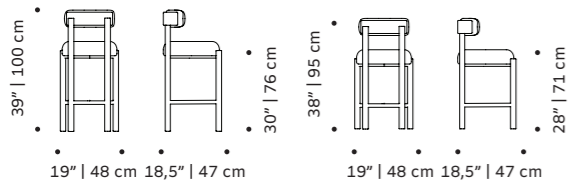

siena

bar chair

structure fabric or eco leather

feet solid or lacquered wood

back structure solid wood

dimensions w 19" | 48 cm
d 18,5" | 47 cm
h counter 38" | 95 cm
seat height counter 28" | 71 cm
h bar 39" | 100 cm
seat height bar 30" | 76 cm

//as pictured
akalu autumn, taupe lacquered wood feet,
056-0 solid wood back structure