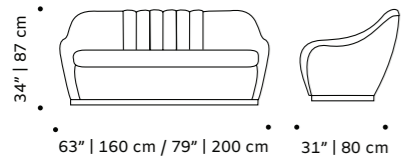

gia
settee

top fabric or eco leather
feet wood or polished/satin brass, copper or nickel
weight 79 lb | 36 kg / 112 lb | 51 kg
dimensions w 63" | 160 cm
79" | 200 cm
d 31" | 80 cm
h 34" | 87 cm
seat height 17" | 43 cm

//as pictured
paris brick, smooth easy clean shell
piping, polished brass base