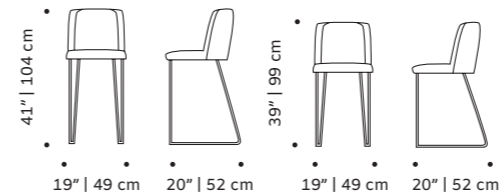

croix

bar chair

- **top** fabric or eco leather
- **feet** polished/satin brass, copper or nickel or lacquered metal
- **weight** 25 lb | 12 kg
- **dimensions** w 19" | 49 cm
  d 20" | 52 cm
  h counter 39" | 99 cm
  seat height counter 27" | 69 cm
  h bar 41" | 104 cm
  seat height bar 29" | 74 cm

//as pictured
smooth easy clean 19, esparta 22 piping, black lacquered metal feet