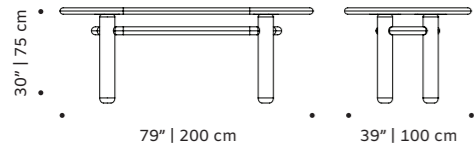

// dinner table

kai rectangle

dinner table

top natural oak, natural walnut,
estremoz white or travertine marble

feet lacquered or solid wood

tubes lacquered metal

dimensions w 79" | 200 cm
d 39" | 100 cm
h 30" | 75 cm