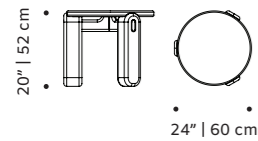

mona

side table

top travertine, estremoza white, natural oak,

natural walnut or lacquered wood

feet lacquered or solid wood

applications solid wood

dimensions Ø 39" | 100 cm

h 20" | 52 cm

//as pictured

top: travertine top, powder lacquered wood feet,
natural oak applications

bottom: travertine top, ivory lacquered wood
feet, natural oak applications