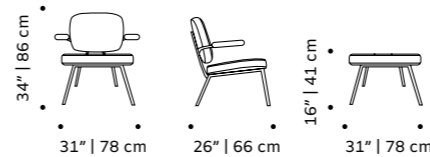

state

armchair

- **top** fabric or eco leather
- **feet** polished/satin brass, copper or nickel or lacquered metal
- **weight** 48 lb | 22 kg
- **dimensions** w 31" | 78 cm
  d 26" | 66 cm
  h 34" | 86 cm
  seat height 16" | 41 cm