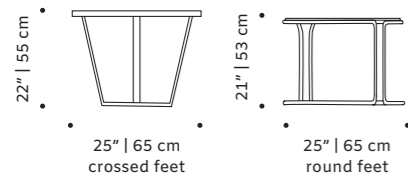

center table

- top** handmade tiles available in pattern, stripes plain, gaudí, circles, stripes, with ou without glass
- frame** lacquered metal or natural oak
- base** lacquered metal
- use** outdoor and indoor
- weight** 73 lb | 32 kg
- dimensions** ø 39" | 100 cm
41" | 105 cm
h 14" | 35 cm

- top** handmade tiles available in pattern, stripes plain, gaudí, circles, stripes, with ou without glass
- frame** lacquered metal or natural oak
- base** lacquered metal
- use** outdoor and indoor
- weight** 37 lb | 17 kg
- dimensions**
 - ∅ 25" | 65 cm
 - h 22" | 55 cm
 - ∅ 25" | 65 cm
 - h 21" | 53 cm