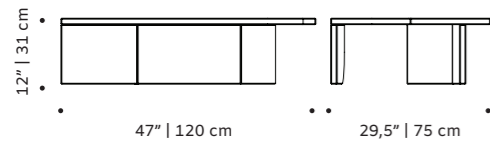

// dinner tables

curve

center table

- top** marble or terrazzo
- feet** marble/terrazo or wood venner
- dimensions** w 47" | 120 cm
d 29,5" | 75 cm
h 12" | 31 cm

//as pictured
top: emperador marble with natural oak side
bottom: estremoza white with natural oak side