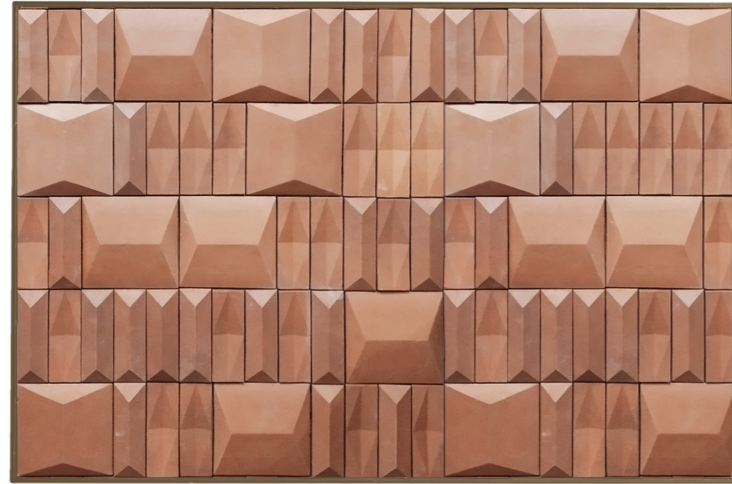

new

new

terra cota

tiles panel

terracotta handmade tiles and lacquered wood frame in ivory or black or natural oak

weight 198 lb | 90 kg

dimensions w 59" | 150 cm
d 1,5" | 4 cm
h 37" | 95 cm

//as pictured
milano velasca, sempione and missori tiles in terracotta, natural oak frame

terra dawn

tiles panel

terracotta handmade tiles and lacquered wood frame in ivory or black or natural oak

weight 198 lb | 90 kg

dimensions w 59" | 150 cm
d 1,5" | 4 cm
h 37" | 95 cm

//as pictured
milano velasca and sempione in twilight and frost, natural oak frame