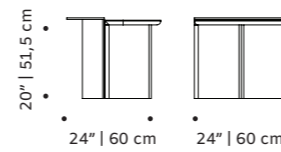

side table

- top** marble or terrazzo
- feet** marble/terrazo or wood venner
- dimensions** w 20" | 50 cm
d 19" | 48 cm
h 20" | 50 cm
14" | 35 cm

//as pictured
natural oak

duplex

side table

- small base** natural oak or walnut, lacquered metal or lacquered wood
- big base** travertine or terrazzo marble
- dimensions** Ø 24" | 60 cm
h 20" | 51,5 cm