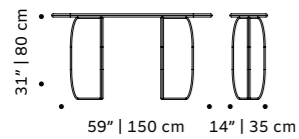

cactus

console

top marble, wood veneer or lacquered wood
base marble, wood veneer or lacquered wood
dimensions w 59" | 150 cm
d 14" | 35 cm
h 31" | 80 cm

//as pictured
top: travertine marble
bottom: green guatemala marble