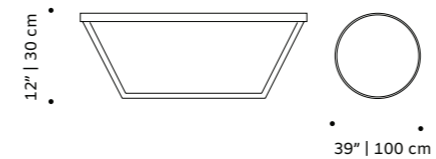

york

center table

- **top** printed glass
- **base** polished/satin brass or nickel or lacquered metal
- **use** indoor
- **weight** 39 lb | 18 kg
- **dimensions** ø 39" | 100 cm
  h 12" | 30 cm

//as pictured

top: noir printed glass top, polished brass base
middle: coral printed glass top, polished brass base
bottom: cobalt printed glass top, polished brass base