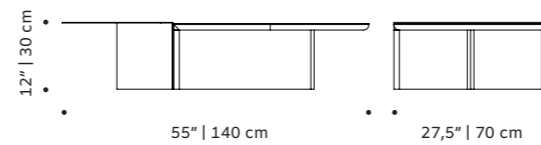

//as pictured
top: natural oak small base, travertine marble big base
bottom: ivory lacquered metal small base, travertine marble big base