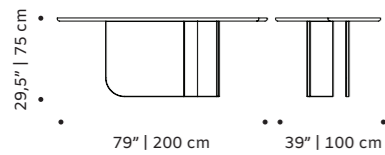

//as pictured
top: estremoza white marble
bottom: travertine marble top, travertine marble
and natural walnut feet