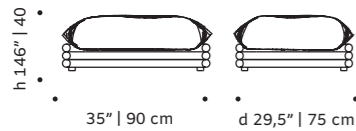

duna

pouf

upholstery quick dry foam and outdoor fabric
structure stainless steel 304 or metal both lacquered
for outdoor
dimensions w 35" | 90 cm
d 29,5" | 75 cm
h 16" | 40 cm

//as pictured
top: strasse bronze, jade stainless steel
304 structure
bottom: strasse cinnamon, sage stainless steel
304 structure