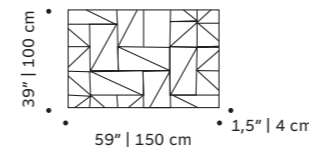

new

milano

tiles panel

faience handmade tiles and lacquered wood frame in ivory or black or natural oak

weight 198 lb | 90 kg

dimensions w 59" | 150 cm
d 1,5" | 4 cm
h 37" | 95 cm

//as pictured
top: milano velasca, sempione and missori tiles in deep blue, ivory wood frame
bottom: milano velasca, sempione and missori tiles in olive, ivory wood frame

tua

tiles panel

handmade tiles and lacquered wood frame in ivory or black or natural oak

weight 198 lb | 90 kg

dimensions w 59" | 150 cm
d 1,5" | 4 cm
h 39" | 100 cm

//as pictured
top: tua and tua stripes tiles in white gloss, black wood frame
bottom: tua and tua stripes tiles in rose matte, natural oak frame

douro

tiles panel

handmade tiles and lacquered wood frame in ivory or black or natural oak

weight 198 lb | 90 kg

dimensions w 59" | 150 cm
d 1,5" | 4 cm
h 39" | 100 cm

tejo

tiles panel

handmade tiles and lacquered wood frame in ivory or black or natural oak

weight 198 lb | 90 kg

dimensions w 59" | 150 cm
d 1,5" | 4 cm
h 39" | 100 cm

//as pictured

top: douro tiles in gold, ivory wood frame

bottom: douro tiles in deep blue, ivory wood frame

//as pictured

top: tejo tiles in jade, ivory wood frame