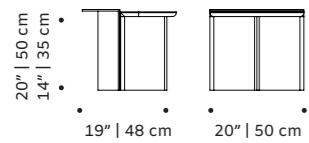

dimensions w 47" | 120 cm

d 18" | 45 cm

h 49" | 125 cm

//as pictured
top: jade high gloss feet and natural oak
bottom: yellow sand high gloss feet and natural oak

curve

dinner table

- top** marble or terrazzo
- feet** marble/terrazo or wood venner
- dimensions** w 79" | 200 cm
d 39" | 100 cm
h 29,5" | 75 cm

//as pictured
top: estremoza white marble
bottom: travertine marble top, travertine marble
and natural walnut feet

curve

center table

- top** marble or terrazzo
- feet** marble/terrazo or wood venner
- dimensions** w 47" | 120 cm
d 29,5" | 75 cm
h 12" | 31 cm

//as pictured
top: emperador marble with natural oak side
bottom: estremoza white with natural oak side

curve

side table

- top** marble or terrazzo
- feet** marble/terrazo or wood venner
- dimensions** w 20" | 50 cm
d 19" | 48 cm
h 20" | 50 cm
14" | 35 cm