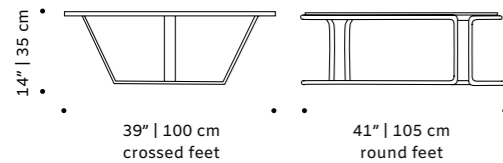

caldas round

center table

- **top** handmade tiles available in pattern, stripes plain, gaudí, circles, stripes, with ou without glass
- **frame** lacquered metal or natural oak
- **base** lacquered metal
- **use** outdoor and indoor
- **weight** 73 lb | 32 kg
- **dimensions** ø 39" | 100 cm
  41" | 105 cm
  h 14" | 35 cm

//as pictured

top: yellow sun gaudí handmade tiles top, sage lacquered metal base
bottom: stripes charm handmade tiles top, copper color lacquered metal base