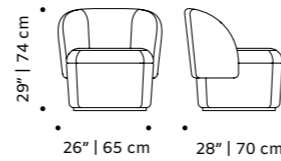

bisou

armchair

- **top** fabric or eco leather
- **base** solid or lacquered wood
- **weight** 49 lb | 22 kg
- **dimensions** w 26" | 65 cm
  d 28" | 70 cm
  h 29" | 74 cm
  seat height 17" | 44 cm