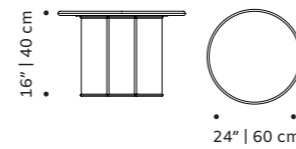

riviera
side table

top marble
structure stainless steel 304 or metal both lacquered
for outdoor
dimensions Ø 24" | 60 cm
h 16" | 40 cm