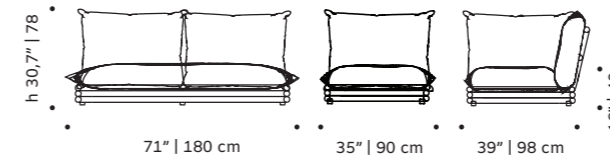

dimensions w 31" | 80 cm
d 36" | 92 cm
h 30,7" | 78 cm
sh 16" | 40 cm

//as pictured
pavilion shadow, ivory stainless steel 304
structure

duna

pouf

upholstery quick dry foam and outdoor fabric
structure stainless steel 304 or metal both lacquered for outdoor
dimensions w 35" | 90 cm
 d 29,5" | 75 cm
 h 16" | 40 cm

//as pictured
 raja esmeche piona/manzana, sage stainless steel 304 structure

// pouf and chair

new

duna

daybed

upholstery quick dry foam and outdoor fabric
structure stainless steel 304 or metal both lacquered for outdoor
dimensions w 35" | 90 cm
 55" | 140 cm
 d 59" | 150 cm
 h 30,7" | 78 cm
 sh 16" | 40 cm

//as pictured
 pavillio shadow, sage stainless steel
 304 structure

new

duna

modular couch

upholstery quick dry foam and outdoor fabric
structure stainless steel 304 or metal both lacquered for outdoor
dimensions w 104" | 278 cm
 d 74" | 188 cm
 h 32" | 80 cm
 sh 16" | 40 cm

//as pictured
 top: calle green, sage stainless steel
 304 structure
 bottom: calle cinnamon, earth stainless steel
 304 structure

// daybed and modular couch

duna

center table

- table board** marble or terrazo
- structure** stainless steel 304 or metal both lacquered for outdoor
- dimensions** w 47" | 120 cm
d 27,5" | 70 cm
h 14" | 36 cm