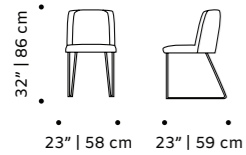

croix I

chair

top fabric or eco leather

feet polished/satin brass, copper or nickel or lacquered metal

weight 29 lb | 13 kg

dimensions w 23" | 58 cm
d 23" | 59 cm
h 32" | 86 cm
seat height 19" | 48 cm

//as pictured
bouclé snow, ivory lacquered metal feet