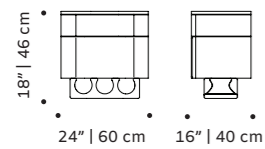

// side tables

wave

bedside table

structure wood veneer

feet lacquered wood mate or high gloss

dimensions w 24" | 60 cm
d 16" | 40 cm
h 18" | 46 cm

//as pictured
top: wine high gloss feet and natural oak
bottom: ivory high gloss feet and natural oak