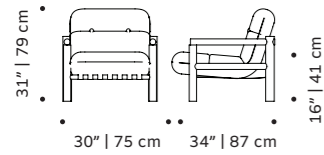

//as pictured
travertine marble board, sage stainless steel
304 structure

// side table and console

james
armchair

top quick dry foam and outdoor fabric
structure iroko wood
dimensions w 31" | 77 cm
 d 33" | 84 cm
 h 30" | 76 cm
 seat height 16" | 40 cm