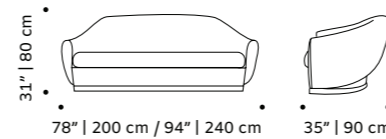

grace

couch

top fabric or eco leather
base polished/satin brass, copper or nickel
weight 154 lb | 70 kg / 176 lb | 80 kg
dimensions w 78" | 200 cm
94" | 240 cm
d 35" | 90 cm
h 31" | 80 cm
seat height 17" | 43 cm