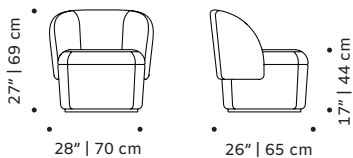

SUSTAINABILITY

All our packaging is ecofriendly. We prioritize paper materials and all the plastic we use is 100% recyclable or recycled. We use environmentally friendly high resilience foam certified by Oeko-tex.

BISOU
armchair