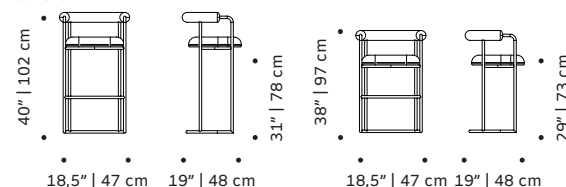

## PACKAGING

**Weight item:**

**Volta chair:**

**Volta bar chair:**

14 lb | 7 kg

17 lb | 8 kg

**Weight packaging:**

**Volta chair:**

**Volta bar chair:**

42 lb | 19 kg

44 lb | 20 kg

**Packaging type:** cardboard box and pallet

**Packaging dimensions with pallet:**

**Volta chair:**

**Volta bar chair:**

59x58x83 cm

53x52x105 cm

**Number of parcels:** 2 chairs per box

VOLTA  
chair

VOLTA  
bar chair