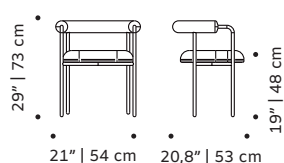

**Volta bar chair:**

42 lb | 19 kg

44 lb | 20 kg

**Packaging type:** cardboard box and pallet

**Packaging dimensions with pallet:**

**Volta chair:**

**Volta bar chair:**

59x58x83 cm

53x52x105 cm

**Number of parcels:** 2 chairs per box

VOLTA  
chair

VOLTA  
bar chair