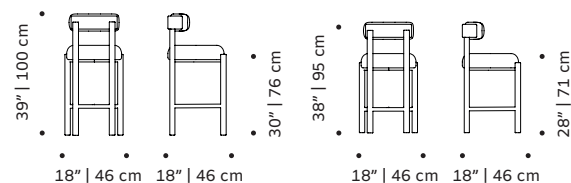

Back structure: available in beech 056-0, beech 056-1, beech 056-2, beech 056-3, beech 056-5, natural oak solid woods

Product sizes may vary up to 2 cm.

PACKAGING

Weight item:

Sienna chair:

Sienna bar chair:

22 lb | 10 kg

70 lb | 32 kg

Weight packaging:

Sienna chair:

Sienna bar chair:

49 lb | 22 kg

97 lb | 44 kg

Packaging type: cardboard box and pallet

Packaging dimensions with pallet:

Sienna chair:

Sienna bar chair:

62x60x86 cm

53x51x105 cm

Number of parcels: 1

SIENA chair

SIENA bar chair