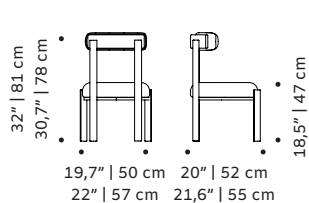

Back structure: available in beech 056-0, beech 056-1, beech 056-2, beech 056-3, beech 056-5, natural oak solid woods

Product sizes may vary up to 2 cm.

PACKAGING

Weight item:

Sienna chair:

Sienna bar chair:

22 lb | 10 kg

70 lb | 32 kg

Weight packaging:

Sienna chair:

Sienna bar chair:

49 lb | 22 kg

97 lb | 44 kg

Packaging type: cardboard box and pallet

Packaging dimensions with pallet:

Sienna chair:

Sienna bar chair:

62x60x86 cm

53x51x105 cm

Number of parcels: 1

SIENA chair

SIENA bar chair