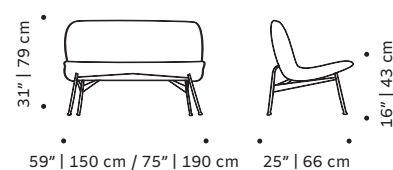

CHIADO settee