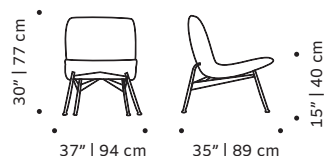

CHIADO armchair