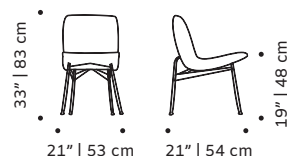

SUSTAINABILITY

All our packaging is ecofriendly. We prioritize paper materials and all the plastic we use is 100% recyclable or recycled. We use environmentally friendly high resilience foam certified by Oeko-tex.

CHIADO chair