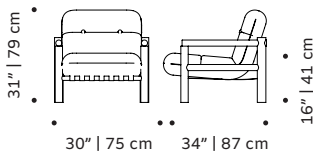

SUSTAINABILITY

All our packaging is ecofriendly. We prioritize paper materials and all the plastic we use is 100% recyclable or recycled. We use environmentally friendly high resilience foam certified by Oeko-tex.

JAMES
armchair