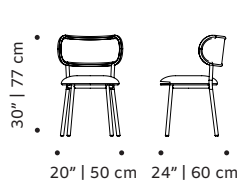

Louise chair: **Louise bar chair** **Louise bar stool**

all: 0,5 m all: 0,5 m all: 0,5 m

SUSTAINABILITY

All our packaging is ecofriendly. We prioritize paper materials and all the plastic we use is 100% recyclable or recycled. We use environmentally friendly high resilience foam certified by Oeko-tex.

PRODUCT OPTIONS

Upholstery: available in all Mambo's fabrics and Seta leather

Structure: available in lacquered metal colors

PACKAGING

Weight item:

Louise chair:	Louise bar chair	Louise bar stool
14 lb 7 kg	20 lb 9 kg	18 lb 8 kg

Weight packaging:

Louise chair:	Louise bar chair	Louise bar stool
42 lb 19 kg	49 lb 21 kg	44 lb 20 kg

Packaging type: cardboard box and pallet

Packaging dimensions with pallet:

Louise chair:	Louise bar chair	Louise bar stool
60x70x90 cm	60x60x115 cm	60x60x80 cm

Number of parcels: 2 chairs per box

OBSERVATIONS

These chairs can be pairable.
Product sizes may vary up to 2 cm.

LOUISE chair

LOUISE bar chair

LOUISE bar stool

FINISHINGS

Upholstery