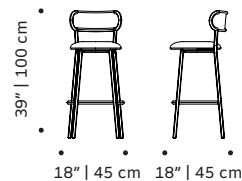

Weight packaging:

Louise chair:	Louise bar chair	Louise bar stool
42 lb 19 kg	49 lb 21 kg	44 lb 20 kg

Packaging type: cardboard box and pallet

Packaging dimensions with pallet:

Louise chair:	Louise bar chair	Louise bar stool
60x70x90 cm	60x60x115 cm	60x60x80 cm

Number of parcels: 2 chairs per box

OBSERVATIONS

These chairs can be pairable.
Product sizes may vary up to 2 cm.

LOUISE chair

LOUISE bar chair

LOUISE bar stool

FINISHINGS

Upholstery