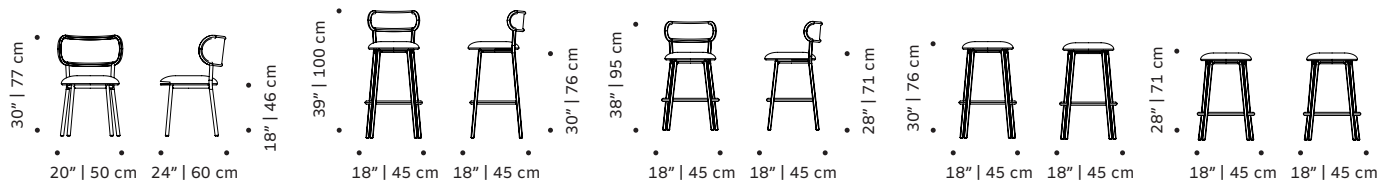

Weight packaging:

Louise chair:	Louise bar chair	Louise bar stool
42 lb 19 kg	49 lb 21 kg	44 lb 20 kg

Packaging type: cardboard box and pallet

Packaging dimensions with pallet:

Louise chair:	Louise bar chair	Louise bar stool
60x70x90 cm	60x60x115 cm	60x60x80 cm

Number of parcels: 2 chairs per box

OBSERVATIONS

These chairs can be pairable.
Product sizes may vary up to 2 cm.

LOUISE chair

LOUISE bar chair

LOUISE bar stool

FINISHINGS

Upholstery