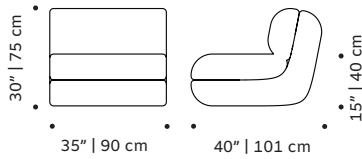

MOOD individual middle