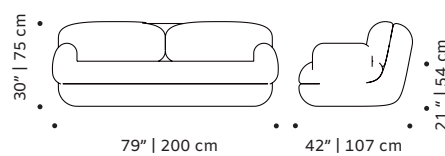

OBSERVATIONS

Bespoke sizes are available under consult.
Product sizes may vary up to 2 cm.

CLIENT'S OWN MATERIAL CONSUMPTION

Mood rectangular pouf:	Mood square pouf:	Mood lounge armchair:
all: 2 m	all: 3 m	all: 5,5 m
Mood armchair:	Mood armchair with arms:	Mood individual end right:
all: 5,5 m	all: 7 m	all: 5,5 m
Mood individual end left:	Mood individual left arm:	Mood individual right arm:
all: 5,5 m	all: 7 am	all: 7 m
Mood individual middle:	Mood corner 90°:	Mood corner 45°:
all: 5,5 m	all: 8 m	all: 8 m
Mood chaise longue:	Mood sofa 2 seat:	Mood sofa 3 seat:
all: 8,5 m	all: 12 m	all: 14 m

Number of parcels: 1 per box

Packaging type: cardboard and pallet

Packaging dimensions and weight with pallet:

Mood rectangular pouf:	Mood square pouf:	Mood lounge armchair:
95x50x45 cm 37 lb 17 kg	95x95x45cm 44 lb 20 kg	75x95x80 cm 119 lb 54 kg
Mood armchair:	Mood armchair with arms:	Mood individual end right:
95x106x80 cm 128 lb 58 kg	106x106x80 cm 128 lb 58 kg	95x106x80 cm 128 lb 58 kg
Mood individual end left:	Mood individual left arm:	Mood individual right arm:
95x106x80 cm 128 lb 58 kg	100x106x80 cm 128 lb 58 kg	100x106x80 cm 128 lb 58 kg
Mood individual middle:	Mood corner 90°:	Mood corner 45°:
95x106x80 cm 128 lb 58 kg	108x106x80 cm 150 lb 68 kg	125x106x80 cm 150 lb 68 kg
Mood chaise longue:	Mood sofa 2 seat:	Mood sofa 3 seat:
95x186x80 cm 132 lb 60 kg	205x106x80 cm 148 lb 67 kg	245x106x80 cm 152 lb 69 kg

DIMENSIONS

MOOD rectangular pouf

MOOD square pouf

MOOD lounge armchair

MOOD armchair

MOOD armchair with arms

MOOD individual end right

MOOD individual end left

MOOD individual left arm

MOOD individual right arm

MOOD individual middle

MOOD corner 90°

MOOD corner 45°

MOOD chaise longue

MOOD sofa 2 seat

MOOD sofa 3 seat