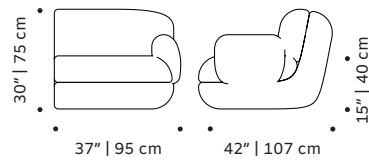

MOOD individual left arm