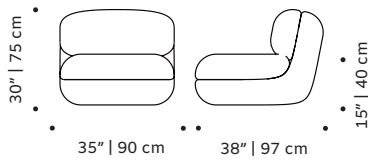

OBSERVATIONS

Bespoke sizes are available under consult.
Product sizes may vary up to 2 cm.

CLIENT'S OWN MATERIAL CONSUMPTION

Mood rectangular pouf:	Mood square pouf:	Mood lounge armchair:
all: 2 m	all: 3 m	all: 5,5 m
Mood armchair:	Mood armchair with arms:	Mood individual end right:
all: 5,5 m	all: 7 m	all: 5,5 m
Mood individual end left:	Mood individual left arm:	Mood individual right arm:
all: 5,5 m	all: 7 am	all: 7 m
Mood individual middle:	Mood corner 90°:	Mood corner 45°:
all: 5,5 m	all: 8 m	all: 8 m
Mood chaise longue:	Mood sofa 2 seat:	Mood sofa 3 seat:
all: 8,5 m	all: 12 m	all: 14 m

Number of parcels: 1 per box

Packaging type: cardboard and pallet

Packaging dimensions and weight with pallet:

Mood rectangular pouf:	Mood square pouf:	Mood lounge armchair:
95x50x45 cm 37 lb 17 kg	95x95x45cm 44 lb 20 kg	75x95x80 cm 119 lb 54 kg
Mood armchair:	Mood armchair with arms:	Mood individual end right:
95x106x80 cm 128 lb 58 kg	106x106x80 cm 128 lb 58 kg	95x106x80 cm 128 lb 58 kg
Mood individual end left:	Mood individual left arm:	Mood individual right arm:
95x106x80 cm 128 lb 58 kg	100x106x80 cm 128 lb 58 kg	100x106x80 cm 128 lb 58 kg
Mood individual middle:	Mood corner 90°:	Mood corner 45°:
95x106x80 cm 128 lb 58 kg	108x106x80 cm 150 lb 68 kg	125x106x80 cm 150 lb 68 kg
Mood chaise longue:	Mood sofa 2 seat:	Mood sofa 3 seat:
95x186x80 cm 132 lb 60 kg	205x106x80 cm 148 lb 67 kg	245x106x80 cm 152 lb 69 kg

DIMENSIONS

MOOD rectangular pouf

MOOD square pouf

MOOD lounge armchair

MOOD armchair

MOOD armchair with arms

MOOD individual end right

MOOD individual end left