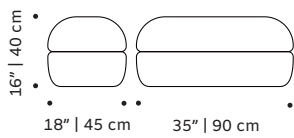

PACKAGING

Weight item:

Mood rectangular pouf:	Mood square pouf:	Mood lounge armchair:
26 lb | 12 kg	33 lb | 15 kg	108 lb | 49 kg
Mood armchair:	Mood armchair with arms:	Mood individual end right:
115 lb | 52 kg	115 lb | 52 kg	115 lb | 52 kg
Mood individual end left:	Mood individual left arm:	Mood individual right arm:
115 lb | 52 kg	115 lb | 52 kg	115 lb | 52 kg
Mood individual middle:	Mood corner 90°:	Mood corner 45°:
115 lb | 52 kg	139 lb | 63 kg	139 lb | 63 kg
Mood chaise longue:	Mood sofa 2 seat:	Mood sofa 3 seat:
121 lb | 55 kg	137 lb | 62 kg	141 lb | 64 kg

Number of parcels: 1 per box

Packaging type: cardboard and pallet

Packaging dimensions and weight with pallet:

Mood rectangular pouf:	Mood square pouf:	Mood lounge armchair:
95x50x45 cm 37 lb | 17 kg	95x95x45cm 44 lb | 20 kg	75x95x80 cm 119 lb | 54 kg
Mood armchair:	Mood armchair with arms:	Mood individual end right:
95x106x80 cm 128 lb | 58 kg	106x106x80 cm 128 lb | 58 kg	95x106x80 cm 128 lb | 58 kg
Mood individual end left:	Mood individual left arm:	Mood individual right arm:
95x106x80 cm 128 lb | 58 kg	100x106x80 cm 128 lb | 58 kg	100x106x80 cm 128 lb | 58 kg
Mood individual middle:	Mood corner 90°:	Mood corner 45°:
95x106x80 cm 128 lb | 58 kg	108x106x80 cm 150 lb | 68 kg	125x106x80 cm 150 lb | 68 kg
Mood chaise longue:	Mood sofa 2 seat:	Mood sofa 3 seat:
95x186x80 cm 132 lb | 60 kg	205x106x80 cm 148 lb | 67 kg	245x106x80 cm 152 lb | 69 kg

DIMENSIONS

MOOD rectangular pouf