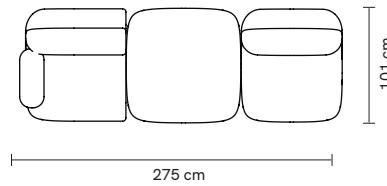

OBSERVATIONS

Bespoke sizes are available under consult.
Product sizes may vary up to 2 cm.

CLIENT'S OWN MATERIAL CONSUMPTION

Mood rectangular pouf:	Mood square pouf:	Mood lounge armchair:
all: 2 m	all: 3 m	all: 5,5 m
Mood armchair:	Mood armchair with arms:	Mood individual end right:
all: 5,5 m	all: 7 m	all: 5,5 m
Mood individual end left:	Mood individual left arm:	Mood individual right arm:
all: 5,5 m	all: 7 am	all: 7 m
Mood individual middle:	Mood corner 90°:	Mood corner 45°:
all: 5,5 m	all: 8 m	all: 8 m
Mood chaise longue:	Mood sofa 2 seat:	Mood sofa 3 seat:
all: 8,5 m	all: 12 m	all: 14 m

DIMENSIONS

MOOD rectangular pouf

MOOD square pouf

MOOD lounge armchair

MOOD armchair

MOOD armchair with arms

MOOD individual end right

MOOD individual end left

MOOD individual left arm

MOOD individual right arm

MOOD individual middle

MOOD corner 90°

MOOD corner 45°

MOOD chaise longue

MOOD sofa 2 seat

MOOD sofa 3 seat

SUGGESTED COMPOSITIONS

*we can help you creating your own composition,
please contact us

modules:
individual end 1,8m
corner 45°
individual left arm

modules:
individual right arm
individual end left
square pouf
individual end right
individual end left