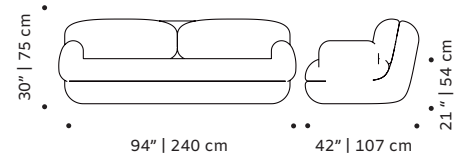

OBSERVATIONS

Bespoke sizes are available under consult.
Product sizes may vary up to 2 cm.

CLIENT'S OWN MATERIAL CONSUMPTION

Mood rectangular pouf:	Mood square pouf:	Mood lounge armchair:
all: 2 m	all: 3 m	all: 5,5 m
Mood armchair:	Mood armchair with arms:	Mood individual end right:
all: 5,5 m	all: 7 m	all: 5,5 m
Mood individual end left:	Mood individual left arm:	Mood individual right arm:
all: 5,5 m	all: 7 am	all: 7 m
Mood individual middle:	Mood corner 90°:	Mood corner 45°:
all: 5,5 m	all: 8 m	all: 8 m
Mood chaise longue:	Mood sofa 2 seat:	Mood sofa 3 seat:
all: 8,5 m	all: 12 m	all: 14 m

Number of parcels: 1 per box

Packaging type: cardboard and pallet

Packaging dimensions and weight with pallet:

Mood rectangular pouf:	Mood square pouf:	Mood lounge armchair:
95x50x45 cm 37 lb 17 kg	95x95x45cm 44 lb 20 kg	75x95x80 cm 119 lb 54 kg
Mood armchair:	Mood armchair with arms:	Mood individual end right:
95x106x80 cm 128 lb 58 kg	106x106x80 cm 128 lb 58 kg	95x106x80 cm 128 lb 58 kg
Mood individual end left:	Mood individual left arm:	Mood individual right arm:
95x106x80 cm 128 lb 58 kg	100x106x80 cm 128 lb 58 kg	100x106x80 cm 128 lb 58 kg
Mood individual middle:	Mood corner 90°:	Mood corner 45°:
95x106x80 cm 128 lb 58 kg	108x106x80 cm 150 lb 68 kg	125x106x80 cm 150 lb 68 kg
Mood chaise longue:	Mood sofa 2 seat:	Mood sofa 3 seat:
95x186x80 cm 132 lb 60 kg	205x106x80 cm 148 lb 67 kg	245x106x80 cm 152 lb 69 kg

DIMENSIONS

MOOD rectangular pouf

MOOD square pouf

MOOD lounge armchair

MOOD armchair

MOOD armchair with arms

MOOD individual end right

MOOD individual end left

MOOD individual left arm

MOOD individual right arm

MOOD individual middle

MOOD corner 90°

MOOD corner 45°

MOOD chaise longue

MOOD sofa 2 seat

MOOD sofa 3 seat