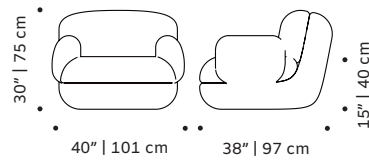

OBSERVATIONS

Bespoke sizes are available under consult.
Product sizes may vary up to 2 cm.

CLIENT'S OWN MATERIAL CONSUMPTION

Mood rectangular pouf:	Mood square pouf:	Mood lounge armchair:
all: 2 m	all: 3 m	all: 5,5 m
Mood armchair:	Mood armchair with arms:	Mood individual end right:
all: 5,5 m	all: 7 m	all: 5,5 m
Mood individual end left:	Mood individual left arm:	Mood individual right arm:
all: 5,5 m	all: 7 am	all: 7 m
Mood individual middle:	Mood corner 90°:	Mood corner 45°:
all: 5,5 m	all: 8 m	all: 8 m
Mood chaise longue:	Mood sofa 2 seat:	Mood sofa 3 seat:
all: 8,5 m	all: 12 m	all: 14 m

Number of parcels: 1 per box

Packaging type: cardboard and pallet

Packaging dimensions and weight with pallet:

Mood rectangular pouf:	Mood square pouf:	Mood lounge armchair:
95x50x45 cm 37 lb 17 kg	95x95x45cm 44 lb 20 kg	75x95x80 cm 119 lb 54 kg
Mood armchair:	Mood armchair with arms:	Mood individual end right:
95x106x80 cm 128 lb 58 kg	106x106x80 cm 128 lb 58 kg	95x106x80 cm 128 lb 58 kg
Mood individual end left:	Mood individual left arm:	Mood individual right arm:
95x106x80 cm 128 lb 58 kg	100x106x80 cm 128 lb 58 kg	100x106x80 cm 128 lb 58 kg
Mood individual middle:	Mood corner 90°:	Mood corner 45°:
95x106x80 cm 128 lb 58 kg	108x106x80 cm 150 lb 68 kg	125x106x80 cm 150 lb 68 kg
Mood chaise longue:	Mood sofa 2 seat:	Mood sofa 3 seat:
95x186x80 cm 132 lb 60 kg	205x106x80 cm 148 lb 67 kg	245x106x80 cm 152 lb 69 kg

DIMENSIONS

MOOD rectangular pouf

MOOD square pouf

MOOD lounge armchair

MOOD armchair

MOOD armchair with arms

MOOD individual end right

MOOD individual end left