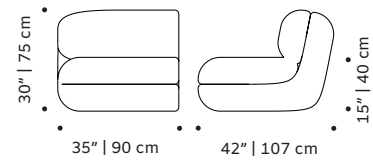

OBSERVATIONS

Bespoke sizes are available under consult.
Product sizes may vary up to 2 cm.

CLIENT'S OWN MATERIAL CONSUMPTION

Mood rectangular pouf:	Mood square pouf:	Mood lounge armchair:
all: 2 m	all: 3 m	all: 5,5 m
Mood armchair:	Mood armchair with arms:	Mood individual end right:
all: 5,5 m	all: 7 m	all: 5,5 m
Mood individual end left:	Mood individual left arm:	Mood individual right arm:
all: 5,5 m	all: 7 am	all: 7 m
Mood individual middle:	Mood corner 90°:	Mood corner 45°:
all: 5,5 m	all: 8 m	all: 8 m
Mood chaise longue:	Mood sofa 2 seat:	Mood sofa 3 seat:
all: 8,5 m	all: 12 m	all: 14 m

Number of parcels: 1 per box

Packaging type: cardboard and pallet

Packaging dimensions and weight with pallet:

Mood rectangular pouf:	Mood square pouf:	Mood lounge armchair:
95x50x45 cm 37 lb 17 kg	95x95x45cm 44 lb 20 kg	75x95x80 cm 119 lb 54 kg
Mood armchair:	Mood armchair with arms:	Mood individual end right:
95x106x80 cm 128 lb 58 kg	106x106x80 cm 128 lb 58 kg	95x106x80 cm 128 lb 58 kg
Mood individual end left:	Mood individual left arm:	Mood individual right arm:
95x106x80 cm 128 lb 58 kg	100x106x80 cm 128 lb 58 kg	100x106x80 cm 128 lb 58 kg
Mood individual middle:	Mood corner 90°:	Mood corner 45°:
95x106x80 cm 128 lb 58 kg	108x106x80 cm 150 lb 68 kg	125x106x80 cm 150 lb 68 kg
Mood chaise longue:	Mood sofa 2 seat:	Mood sofa 3 seat:
95x186x80 cm 132 lb 60 kg	205x106x80 cm 148 lb 67 kg	245x106x80 cm 152 lb 69 kg

DIMENSIONS

MOOD rectangular pouf

MOOD square pouf

MOOD lounge armchair

MOOD armchair

MOOD armchair with arms

MOOD individual end right

MOOD individual end left