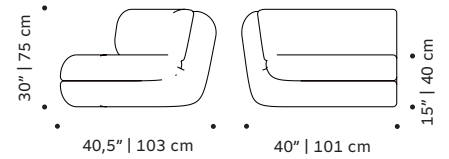

OBSERVATIONS

Bespoke sizes are available under consult.
Product sizes may vary up to 2 cm.

CLIENT'S OWN MATERIAL CONSUMPTION

Mood rectangular pouf:	Mood square pouf:	Mood lounge armchair:
all: 2 m	all: 3 m	all: 5,5 m
Mood armchair:	Mood armchair with arms:	Mood individual end right:
all: 5,5 m	all: 7 m	all: 5,5 m
Mood individual end left:	Mood individual left arm:	Mood individual right arm:
all: 5,5 m	all: 7 am	all: 7 m
Mood individual middle:	Mood corner 90°:	Mood corner 45°:
all: 5,5 m	all: 8 m	all: 8 m
Mood chaise longue:	Mood sofa 2 seat:	Mood sofa 3 seat:
all: 8,5 m	all: 12 m	all: 14 m

Number of parcels: 1 per box

Packaging type: cardboard and pallet

Packaging dimensions and weight with pallet:

Mood rectangular pouf:	Mood square pouf:	Mood lounge armchair:
95x50x45 cm 37 lb 17 kg	95x95x45cm 44 lb 20 kg	75x95x80 cm 119 lb 54 kg
Mood armchair:	Mood armchair with arms:	Mood individual end right:
95x106x80 cm 128 lb 58 kg	106x106x80 cm 128 lb 58 kg	95x106x80 cm 128 lb 58 kg
Mood individual end left:	Mood individual left arm:	Mood individual right arm:
95x106x80 cm 128 lb 58 kg	100x106x80 cm 128 lb 58 kg	100x106x80 cm 128 lb 58 kg
Mood individual middle:	Mood corner 90°:	Mood corner 45°:
95x106x80 cm 128 lb 58 kg	108x106x80 cm 150 lb 68 kg	125x106x80 cm 150 lb 68 kg
Mood chaise longue:	Mood sofa 2 seat:	Mood sofa 3 seat:
95x186x80 cm 132 lb 60 kg	205x106x80 cm 148 lb 67 kg	245x106x80 cm 152 lb 69 kg

DIMENSIONS

MOOD rectangular pouf

MOOD square pouf

MOOD lounge armchair

MOOD armchair

MOOD armchair with arms

MOOD individual end right

MOOD individual end left

MOOD individual left arm

MOOD individual right arm

MOOD individual middle

MOOD corner 90°

MOOD corner 45°

MOOD chaise longue

MOOD sofa 2 seat

MOOD sofa 3 seat