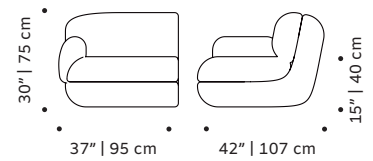

MOOD individual right arm