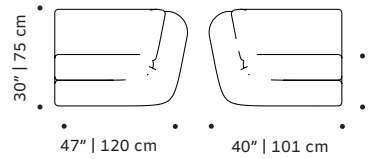

OBSERVATIONS

Bespoke sizes are available under consult.
Product sizes may vary up to 2 cm.

CLIENT'S OWN MATERIAL CONSUMPTION

Mood rectangular pouf:	Mood square pouf:	Mood lounge armchair:
all: 2 m	all: 3 m	all: 5,5 m
Mood armchair:	Mood armchair with arms:	Mood individual end right:
all: 5,5 m	all: 7 m	all: 5,5 m
Mood individual end left:	Mood individual left arm:	Mood individual right arm:
all: 5,5 m	all: 7 am	all: 7 m
Mood individual middle:	Mood corner 90°:	Mood corner 45°:
all: 5,5 m	all: 8 m	all: 8 m
Mood chaise longue:	Mood sofa 2 seat:	Mood sofa 3 seat:
all: 8,5 m	all: 12 m	all: 14 m

Number of parcels: 1 per box

Packaging type: cardboard and pallet

Packaging dimensions and weight with pallet:

Mood rectangular pouf:	Mood square pouf:	Mood lounge armchair:
95x50x45 cm 37 lb 17 kg	95x95x45cm 44 lb 20 kg	75x95x80 cm 119 lb 54 kg
Mood armchair:	Mood armchair with arms:	Mood individual end right:
95x106x80 cm 128 lb 58 kg	106x106x80 cm 128 lb 58 kg	95x106x80 cm 128 lb 58 kg
Mood individual end left:	Mood individual left arm:	Mood individual right arm:
95x106x80 cm 128 lb 58 kg	100x106x80 cm 128 lb 58 kg	100x106x80 cm 128 lb 58 kg
Mood individual middle:	Mood corner 90°:	Mood corner 45°:
95x106x80 cm 128 lb 58 kg	108x106x80 cm 150 lb 68 kg	125x106x80 cm 150 lb 68 kg
Mood chaise longue:	Mood sofa 2 seat:	Mood sofa 3 seat:
95x186x80 cm 132 lb 60 kg	205x106x80 cm 148 lb 67 kg	245x106x80 cm 152 lb 69 kg

DIMENSIONS

MOOD rectangular pouf

MOOD square pouf

MOOD lounge armchair

MOOD armchair

MOOD armchair with arms

MOOD individual end right

MOOD individual end left

MOOD individual left arm

MOOD individual right arm

MOOD individual middle

MOOD corner 90°

MOOD corner 45°

MOOD chaise longue

MOOD sofa 2 seat

MOOD sofa 3 seat