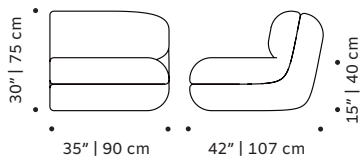

OBSERVATIONS

Bespoke sizes are available under consult.
Product sizes may vary up to 2 cm.

CLIENT'S OWN MATERIAL CONSUMPTION

Mood rectangular pouf:	Mood square pouf:	Mood lounge armchair:
all: 2 m	all: 3 m	all: 5,5 m
Mood armchair:	Mood armchair with arms:	Mood individual end right:
all: 5,5 m	all: 7 m	all: 5,5 m
Mood individual end left:	Mood individual left arm:	Mood individual right arm:
all: 5,5 m	all: 7 am	all: 7 m
Mood individual middle:	Mood corner 90°:	Mood corner 45°:
all: 5,5 m	all: 8 m	all: 8 m
Mood chaise longue:	Mood sofa 2 seat:	Mood sofa 3 seat:
all: 8,5 m	all: 12 m	all: 14 m

Number of parcels: 1 per box

Packaging type: cardboard and pallet

Packaging dimensions and weight with pallet:

Mood rectangular pouf:	Mood square pouf:	Mood lounge armchair:
95x50x45 cm 37 lb 17 kg	95x95x45cm 44 lb 20 kg	75x95x80 cm 119 lb 54 kg
Mood armchair:	Mood armchair with arms:	Mood individual end right:
95x106x80 cm 128 lb 58 kg	106x106x80 cm 128 lb 58 kg	95x106x80 cm 128 lb 58 kg
Mood individual end left:	Mood individual left arm:	Mood individual right arm:
95x106x80 cm 128 lb 58 kg	100x106x80 cm 128 lb 58 kg	100x106x80 cm 128 lb 58 kg
Mood individual middle:	Mood corner 90°:	Mood corner 45°:
95x106x80 cm 128 lb 58 kg	108x106x80 cm 150 lb 68 kg	125x106x80 cm 150 lb 68 kg
Mood chaise longue:	Mood sofa 2 seat:	Mood sofa 3 seat:
95x186x80 cm 132 lb 60 kg	205x106x80 cm 148 lb 67 kg	245x106x80 cm 152 lb 69 kg

DIMENSIONS

MOOD rectangular pouf

MOOD square pouf

MOOD lounge armchair

MOOD armchair

MOOD armchair with arms

MOOD individual end right

MOOD individual end left