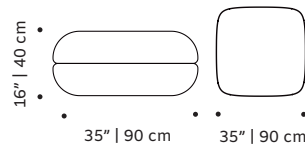

MOOD square pouf