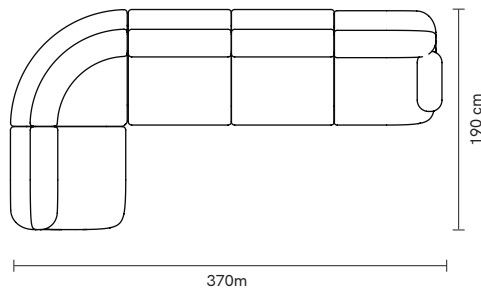

OBSERVATIONS

Bespoke sizes are available under consult.
Product sizes may vary up to 2 cm.

CLIENT'S OWN MATERIAL CONSUMPTION

Mood rectangular pouf:	Mood square pouf:	Mood lounge armchair:
all: 2 m	all: 3 m	all: 5,5 m
Mood armchair:	Mood armchair with arms:	Mood individual end right:
all: 5,5 m	all: 7 m	all: 5,5 m
Mood individual end left:	Mood individual left arm:	Mood individual right arm:
all: 5,5 m	all: 7 am	all: 7 m
Mood individual middle:	Mood corner 90°:	Mood corner 45°:
all: 5,5 m	all: 8 m	all: 8 m
Mood chaise longue:	Mood sofa 2 seat:	Mood sofa 3 seat:
all: 8,5 m	all: 12 m	all: 14 m

MOOD individual left arm

MOOD individual right arm

MOOD individual middle

MOOD corner 90°

MOOD corner 45°

MOOD chaise longue

MOOD sofa 2 seat

MOOD sofa 3 seat

SUGGESTED COMPOSITIONS

*we can help you creating your own composition,
please contact us

modules:
individual end 1,8m
corner 45°
individual left arm

modules:
individual right arm
individual end left
square pouf
individual end right
individual end left

modules:
individual right arm
square pouf
armchair

modules:
individual end right
corner 90°
individual middle
individual middle
individual left arm

modules:
chaise longue
individual end 1,8m

FINISHINGS

Upholstery