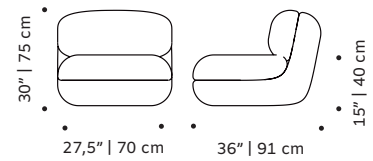

OBSERVATIONS

Bespoke sizes are available under consult.
Product sizes may vary up to 2 cm.

CLIENT'S OWN MATERIAL CONSUMPTION

Mood rectangular pouf:	Mood square pouf:	Mood lounge armchair:
all: 2 m	all: 3 m	all: 5,5 m
Mood armchair:	Mood armchair with arms:	Mood individual end right:
all: 5,5 m	all: 7 m	all: 5,5 m
Mood individual end left:	Mood individual left arm:	Mood individual right arm:
all: 5,5 m	all: 7 am	all: 7 m
Mood individual middle:	Mood corner 90°:	Mood corner 45°:
all: 5,5 m	all: 8 m	all: 8 m
Mood chaise longue:	Mood sofa 2 seat:	Mood sofa 3 seat:
all: 8,5 m	all: 12 m	all: 14 m

Number of parcels: 1 per box

Packaging type: cardboard and pallet

Packaging dimensions and weight with pallet:

Mood rectangular pouf:	Mood square pouf:	Mood lounge armchair:
95x50x45 cm 37 lb 17 kg	95x95x45cm 44 lb 20 kg	75x95x80 cm 119 lb 54 kg
Mood armchair:	Mood armchair with arms:	Mood individual end right:
95x106x80 cm 128 lb 58 kg	106x106x80 cm 128 lb 58 kg	95x106x80 cm 128 lb 58 kg
Mood individual end left:	Mood individual left arm:	Mood individual right arm:
95x106x80 cm 128 lb 58 kg	100x106x80 cm 128 lb 58 kg	100x106x80 cm 128 lb 58 kg
Mood individual middle:	Mood corner 90°:	Mood corner 45°:
95x106x80 cm 128 lb 58 kg	108x106x80 cm 150 lb 68 kg	125x106x80 cm 150 lb 68 kg
Mood chaise longue:	Mood sofa 2 seat:	Mood sofa 3 seat:
95x186x80 cm 132 lb 60 kg	205x106x80 cm 148 lb 67 kg	245x106x80 cm 152 lb 69 kg

DIMENSIONS

MOOD rectangular pouf

MOOD square pouf

MOOD lounge armchair

MOOD armchair

MOOD armchair with arms

MOOD individual end right

MOOD individual end left