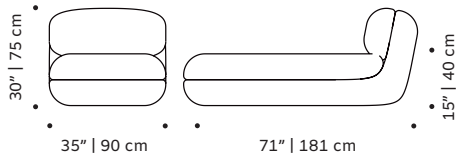

OBSERVATIONS

Bespoke sizes are available under consult.
Product sizes may vary up to 2 cm.

CLIENT'S OWN MATERIAL CONSUMPTION

Mood rectangular pouf:	Mood square pouf:	Mood lounge armchair:
all: 2 m	all: 3 m	all: 5,5 m
Mood armchair:	Mood armchair with arms:	Mood individual end right:
all: 5,5 m	all: 7 m	all: 5,5 m
Mood individual end left:	Mood individual left arm:	Mood individual right arm:
all: 5,5 m	all: 7 am	all: 7 m
Mood individual middle:	Mood corner 90°:	Mood corner 45°:
all: 5,5 m	all: 8 m	all: 8 m
Mood chaise longue:	Mood sofa 2 seat:	Mood sofa 3 seat:
all: 8,5 m	all: 12 m	all: 14 m

Number of parcels: 1 per box

Packaging type: cardboard and pallet

Packaging dimensions and weight with pallet:

Mood rectangular pouf:	Mood square pouf:	Mood lounge armchair:
95x50x45 cm 37 lb 17 kg	95x95x45cm 44 lb 20 kg	75x95x80 cm 119 lb 54 kg
Mood armchair:	Mood armchair with arms:	Mood individual end right:
95x106x80 cm 128 lb 58 kg	106x106x80 cm 128 lb 58 kg	95x106x80 cm 128 lb 58 kg
Mood individual end left:	Mood individual left arm:	Mood individual right arm:
95x106x80 cm 128 lb 58 kg	100x106x80 cm 128 lb 58 kg	100x106x80 cm 128 lb 58 kg
Mood individual middle:	Mood corner 90°:	Mood corner 45°:
95x106x80 cm 128 lb 58 kg	108x106x80 cm 150 lb 68 kg	125x106x80 cm 150 lb 68 kg
Mood chaise longue:	Mood sofa 2 seat:	Mood sofa 3 seat:
95x186x80 cm 132 lb 60 kg	205x106x80 cm 148 lb 67 kg	245x106x80 cm 152 lb 69 kg

DIMENSIONS

MOOD rectangular pouf

MOOD square pouf

MOOD lounge armchair

MOOD armchair

MOOD armchair with arms

MOOD individual end right

MOOD individual end left

MOOD individual left arm

MOOD individual right arm

MOOD individual middle

MOOD corner 90°

MOOD corner 45°

MOOD chaise longue

MOOD sofa 2 seat

MOOD sofa 3 seat