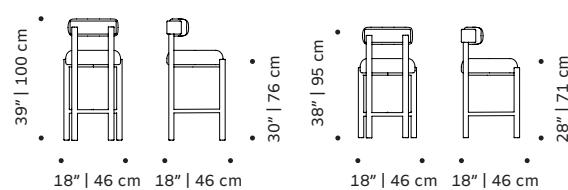

## PACKAGING

**Weight item:**

**SiENA chair:**

**SiENA bar chair:**

22 lb | 10 kg

70 lb | 32 kg

**Weight packaging:**

**SiENA chair:**

**SiENA bar chair:**

49 lb | 22 kg

97 lb | 44 kg

**Packaging type:** cardboard box and pallet

**Packaging dimensions with pallet:**

**SiENA chair:**

**SiENA bar chair:**

62x60x86 cm

53x51x105 cm

**Number of parcels:** 1

SIENA chair

SIENA bar chair