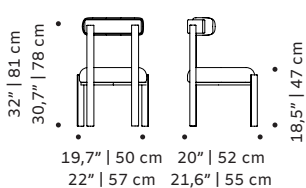

## CLIENT'S OWN MATERIAL CONSUMPTION

**SiENA chair:**

**SiENA bar chair:**

all: 1,2 m

all: 1,2 m

## PACKAGING

**Weight item:**

**SiENA chair:**

**SiENA bar chair:**

22 lb | 10 kg

70 lb | 32 kg

**Weight packaging:**

**SiENA chair:**

**SiENA bar chair:**

49 lb | 22 kg

97 lb | 44 kg

**Packaging type:** cardboard box and pallet

**Packaging dimensions with pallet:**

**SiENA chair:**

**SiENA bar chair:**

62x60x86 cm

53x51x105 cm

**Number of parcels:** 1

SIENA chair

SIENA bar chair