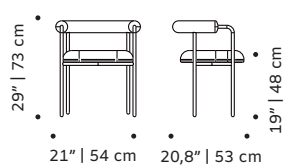

**Volta bar chair:**

42 lb | 19 kg

44 lb | 20 kg

**Packaging type:** cardboard box and pallet

**Packaging dimensions with pallet:**

**Volta chair:**

**Volta bar chair:**

59x58x83 cm

53x52x105 cm

**Number of parcels:** 2 chairs per box

VOLTA  
chair

VOLTA  
bar chair