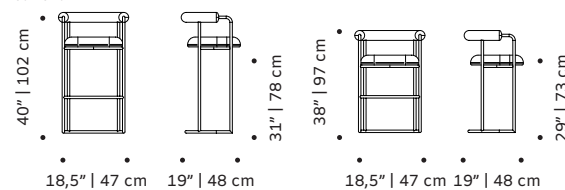

VOLTA
bar chair