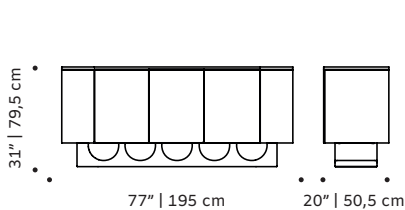

PACKAGING

Weight item:

Wave sideboard: 309 lb | 140 kg   **Wave bar cabinet:** 187 lb | 85 kg   **Wave bedside table:** 37 lb | 17 kg

Wave chest of drawers:

176 lb | 80 kg

Weight packaging:

Wave sideboard: 335 lb | 152 kg   **Wave bar cabinet:** 214 lb | 97 kg   **Wave bedside table:** 64 lb | 29 kg

Wave chest of drawers:

203 lb | 92 kg

Packaging type: cardboard box and pallet

Packaging dimensions with pallet:

Wave sideboard: 200x60x84 cm   **Wave bar cabinet:** 125x50x125 cm   **Wave bedside table:** 51x65x45 cm

Wave chest of drawers:

130x55x85 cm

Number of parcels: 1

WAVE
sideboard