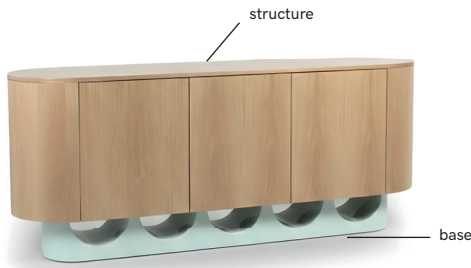

WAVE

by Mambo unlimited ideas

**mambo—
unlimited
ideas**

WAVE
sideboard

WAVE
bar cabinet

WAVE
chest of drawers

WAVE
bedside table

TECHNICAL CHARACTERISTICS

Structure: constructed in plywood veneer

Base: constructed in lacquered MDF mate or high gloss

Glides: felt glides

Handmade in Lisbon, Portugal

AS PICTURED

Wave sideboard: jade gloss feet and natural oak structure