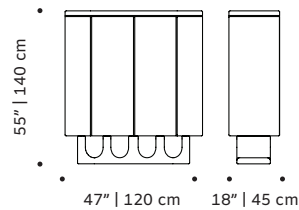

Wave chest of drawers:

203 lb | 92 kg

Packaging type: cardboard box and pallet

Packaging dimensions with pallet:

Wave sideboard: 200x60x84 cm **Wave bar cabinet:** 125x50x125 cm **Wave bedside table:** 51x65x45 cm

Wave chest of drawers:

130x55x85 cm

Number of parcels: 1

WAVE
sideboard

WAVE
bar cabinet

WAVE
sideboard

WAVE
bedside table

FINISHINGS