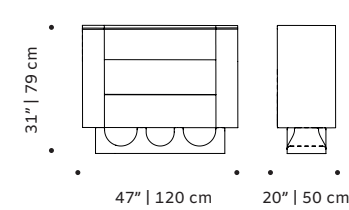

Wave chest of drawers:

130x55x85 cm

Number of parcels: 1

WAVE
sideboard

WAVE
bar cabinet

WAVE
sideboard

WAVE
bedside table

FINISHINGS