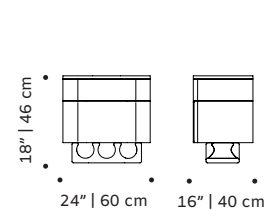

Wave chest of drawers:

203 lb | 92 kg

Packaging type: cardboard box and pallet

Packaging dimensions with pallet:

Wave sideboard: 200x60x84 cm **Wave bar cabinet:** 125x50x125 cm **Wave bedside table:** 51x65x45 cm

Wave chest of drawers:

130x55x85 cm

Number of parcels: 1

WAVE
sideboard

WAVE
bar cabinet

WAVE
sideboard

WAVE
bedside table

FINISHINGS