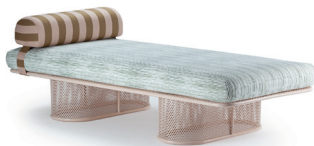

RIVIERA bench

Dimensions
H: 56cm
W: 180cm
D: 70cm

COM/COL fabrics
all: 5m

Product Options

indoor lacquered metal	outdoor lacquered metal	outdoor stainless steel
COM 2488€	3138€	4577€

Package Dimensions
165x75x45 cm

Materials

structure: stainless steel 304, outdoor lacquered metal or lacquered metal (indoor) - choose from metal samples;
top: quick dry foam (outdoor) or indoor foam