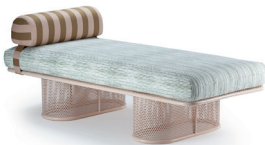

RIVIERA bench

Dimensions
H: 56cm
W: 160cm
D: 70cm

COM/COL fabrics
all: 4,5m

Product Options

indoor lacquered metal	outdoor lacquered metal	outdoor stainless steel
COM 2372€	2784€	4328€

Package Dimensions
165x75x45 cm

Materials

structure: stainless steel 304, outdoor lacquered metal or lacquered metal (indoor) - choose from metal samples;
top: quick dry foam (outdoor) or indoor foam