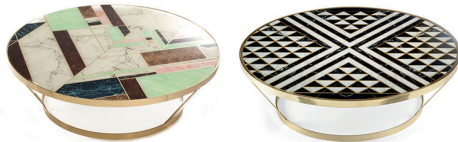

YORK

2587€

Dimensions Package Dimensions Product Options

H: 12" / 30cm
Ø: 39" / 100cm

lacquered metal structure 2075€
brass structure 2587€

Weight

39 lb | 18 kg

Materials

top: printed glass

base: brass or lacquer metal - choose from metal samples