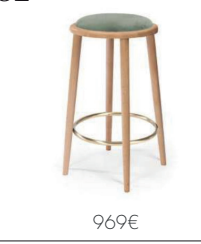

LUC STOOL

969€

Dimensions

H counter: 27" / 70cm
H bar: 31" / 78cm
Ø: 17" / 43cm

Weight

18 lb | 8 kg

Volume (packed)

44x44x78 cm

COM/COL fabric

all: 0,5m
pipng: 1m for 2 units

Product Options

COM with brass ring
COM with lacquered metal ring
all in wood with brass ring
all in wood with lacquered metal ring
FR foam

931€
851€
1029€
753€
+50€

Materials

structure: solid or lacquered wood
seat: fabric
ring: lacquered metal or polished/ satin brass, copper or nickel