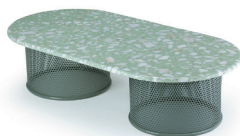

Dimensions

H: 30cm
W: 120cm
D: 60cm
bespoke sizes and shapes available under consult

Package Dimensions

125x65x35 cm

Product Options

indoor lacquered metal	outdoor lacquered metal	outdoor stainless steel

1691€

1880€

2518€

Materials

base: stainless steel 304, outdoor lacquered metal or lacquered metal (indoor) - choose from metal samples;

top: marble, choose from travertine and terrazzo options

CAT 1: 65€ CAT 2: 88€ CAT 3: 109€ CAT 4: 121€ CAT 5: 134€ CAT 6: 233€

Measures for fabrics indicated below are for 1 unit (chair, armchair etc). All fabrics minimum quantity 1 meter, for lower quantities charges will be 1 meter.

Fire retardant foam available for extra cost upon request.

COM: client's own fabric COL: client's own leather T2: two seats T3: three seats SH: seat height UD: usable depth Prices exworks, excluding taxes