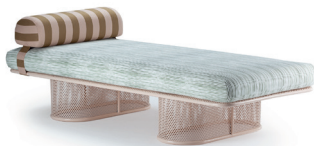

RIVIERA bench

Dimensions
H: 56cm
W: 180cm
D: 70cm

COM/COL fabrics
all: 5m

Product Options

indoor outdoor outdoor
lacquered metal lacquered metal stainless steel

Package Dimensions COM 2221€ 2802€ 4087€
165x75x45 cm

Materials

structure: stainless steel 304, outdoor lacquered metal or lacquered metal (indoor) - choose from metal samples;
top: quick dry foam (outdoor) or indoor foam