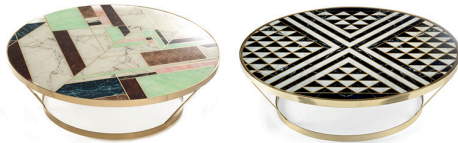

YORK

2310€

Dimensions Package Dimensions Product Options

H: 12" / 30cm
Ø: 39" / 100cm

110 x 110 x 37 cm

lacquered metal structure 1853€
brass structure 2310€

Weight

39 lb | 18 kg

Materials

top: printed glass

base: brass or lacquer metal - choose from metal samples