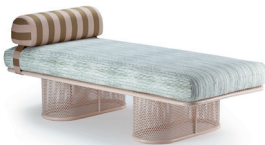

RIVIERA bench

Dimensions
H: 56cm
W: 160cm
D: 70cm

COM/COL fabrics
all: 4,5m

Product Options

indoor outdoor outdoor
lacquered metal lacquered metal stainless steel

Package Dimensions COM 2118€ 2486€ 3864€
165x75x45 cm

Materials

structure: stainless steel 304, outdoor lacquered metal or lacquered metal (indoor) - choose from metal samples;
top: quick dry foam (outdoor) or indoor foam