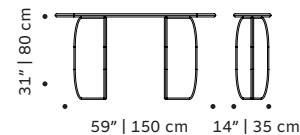

CATUS console