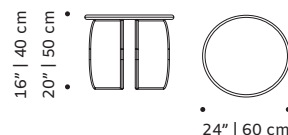

CATUS side table