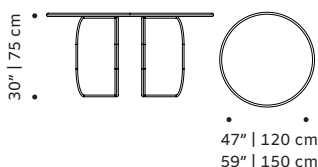

Catus side table:

227 lb | 103 kg

Catus console:

487 lb | 221 kg

Packaging type: wooden box and pallet

Packaging dimensions with pallet:

Catus dinner table

155x455x90 cm

Jean center table:

130x85x45 cm

Catus side table:

65x65x75 cm

Catus console

160x40x90 cm

Number of parcels: 1

CATUS dinner table