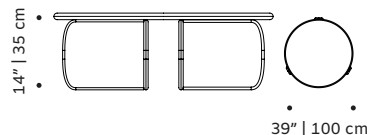

CATUS center table