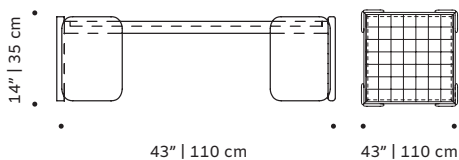

SUSTAINABILITY

All our packaging is ecofriendly. We prioritize paper materials and all the plastic we use is 100% recyclable or recycled. All the parts can be separated stored for recycling.

CHESS
center table