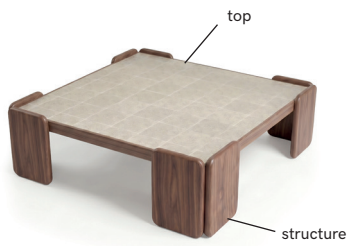

CHESS

by Mambo unlimited ideas

mambo—
unlimited
ideas

CHESS
center table

TECHNICAL CHARACTERISTICS

Top: handmade ceramic tiles

Structure: constructed in venner wood or mdf laquered

Handmade in Lisbon, Portugal

AS PICTURED

Chess center table: sand pattern handmade tiles, veneer natural walnut structure

PRODUCT OPTIONS

Top: stripes or pattern handmade tiles

Structure: veneer natural walnut, oak or any ral lacquered mate color