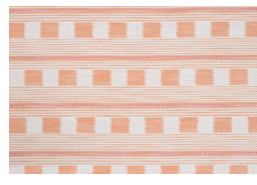

Zagora dark seafoam

Zagora sage green

Strasse powder pink

Strasse cinnamon

Strasse bronze

Calle yellow

Calle cinnamon

Calle green

Calle grey

Zagora forest green

FABRICS CAT 6

Go with the flow arancio

Go with the flow kiwi

Go with the flow cielo

Lost and found arancion

Lost and found verde

Lost and found latter

Lost and found nero

Base

OUTDOOR LACQUERED METAL/STAINLESS STEEL 304/INDOOR LACQUERED METAL

White

Ivory

Taupe

Yellow Sun