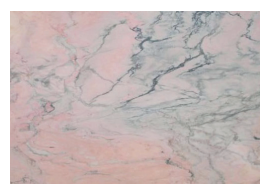

Lost and found latter

Lost and found nero

Base

OUTDOOR LACQUERED METAL/STAINLESS STEEL 304/INDOOR LACQUERED METAL

White

Ivory

Taupe

Yellow Sun

Cobalt

Brown

Black

Gold

Lilac

Sage

Nude

Earth

Top

MARBLE

Estremoz

Estremoz Rosa

Terrazzo beige

Terrazzo Green

Terrazzo Sage

Terrazzo Africa