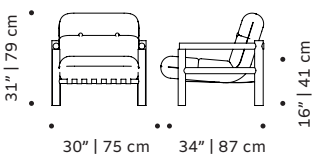

SUSTAINABILITY

All our packaging is ecofriendly. We prioritize paper materials and all the plastic we use is 100% recyclable or recycled. We use environmentally friendly high resilience foam certified by Oeko-tex.

JAMES
armchair