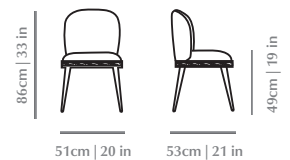

Upholstery	Fabric or Leather Check page 80 for all options
Structure	Solid wood: Natural Walnut, Beech Camel, Beech Chocolate and Natural Oak
Feet	Lacquered MDF: Check page 80 for all options Solid Wood: Natural Walnut, Beech Camel, Beech Chocolate and Natural Oak
Rattan	Natural Rattan
Package dimensions	606 x 556 x 921 mm
Product weight	10 Kg no package / 25 Kg with package