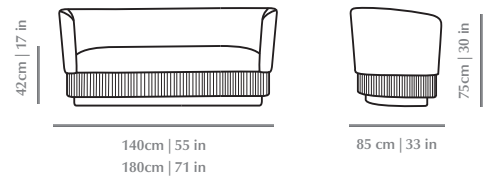

Upholstery	Fabric or Leather
Piping	Fabric or Leather
Fringes	Fabric
Package dimensions	1476 x 926 x 831 mm 1876 x 926 x 831 mm
Product weight	80 Kg no package / 90 Kg with package 90 Kg no package / 100 Kg with package