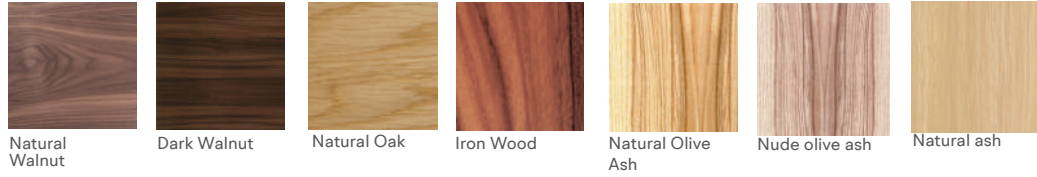

// as pictured

back and seat - gipsy amande

feet - grace 786

application - polished brass

plywood veneer

solid woods

lacquers

metals

marbles

glass

tiles

fabrics cat 1

fabrics cat 2

Velvet Mediterranee

Velvet Lapis Lazuli

Velvet Black