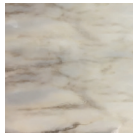

BRAQUE

dinner table

120/150 x 74 cm
product sizes may vary up to 2 cm

package
67 x 70 x 79 cm

63 Kg

materials

marble

// as pictured

top - travertine marble

cylinder - estremoze rose marble

base - travertine marble

One of the key characteristics of natural travertine is the holes and pits gracing the surface and inside of the stone. These random holes present in natural travertine are considered normal characteristics of this stone and therefore not defects.

**marbles
for top**

Estremoz White

Estremoz Rose

Travertine

**marbles
for cylinder**

Estremoz White

Estremoz Rose

**marbles
for base**