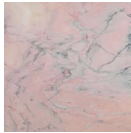

top - guatemala green marble

cylinder - estremoze rose marble

base - travertine marble

top - estremoze white marble

cylinder - estremoze rose marble

base - travertine marble

One of the key characteristics of natural travertine is the holes and pits gracing the surface and inside of the stone. These random holes present in natural travertine are considered normal characteristics of this stone and therefore not defects.

**marbles
for top**

Carrara

Estremoz White

Estremoz Rose

Green
Guatemala

Emperador

Nero Marquina

Travertine

**marbles
for cylinder**

Estremoz White

Estremoz Rose

**marbles
for base**

Travertine