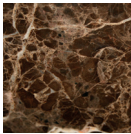

top - guatemala green marble

cylinder - estremoze rose marble

base - travertine marble

top - estremoze white marble

cylinder - estremoze rose marble

base - travertine marble

One of the key characteristics of natural travertine is the holes and pits gracing the surface and inside of the stone. These random holes present in natural travertine are considered normal characteristics of this stone and therefore not defects.

**marbles
for top**

Carrara

Estremoz White

Estremoz Rose

Green
Guatemala

Emperador

Nero Marquina

Travertine

**marbles
for cylinder**

Estremoz White

Estremoz Rose

**marbles
for base**

Travertine