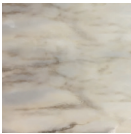

BRAQUE

side table

60 x 55 cm
product sizes may vary up to 2 cm

package
67x 67 x 79 cm

63 Kg

materials

marble

// as pictured

top - guatemala green marble

cylinder - estremoze rose marble

base - travertine marble

top - estremoze white marble

cylinder - estremoze rose marble

base - travertine marble

One of the key characteristics of natural travertine is the holes and pits gracing the surface and inside of the stone. These random holes present in natural travertine are considered normal characteristics of this stone and therefore not defects.

**marbles
for top**

Carrara

Estremoz White

Estremoz Rose

Green
Guatemala

Emperador

Nero Marquina

Travertine