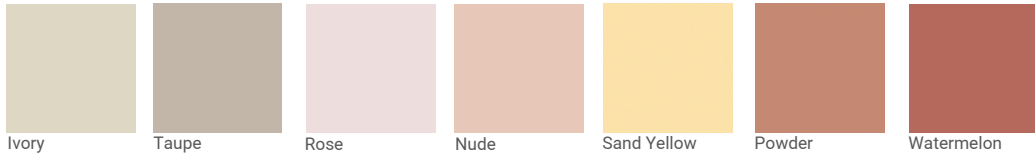

NOUVELLE VAGUE

dinner table

120/150 x 76 cm
product sizes may vary up to 2 cm

package
60 x 155 x 155 cm

materials

lacquered wood matte and mar di giava ceramic tiles

// as pictured

top - travertine marble

base - nude mar di giava tiles

Our Nouvelle Vague collection is crafted using Portuguese handmade tiles, each tile is made with love in Portugal, using traditional techniques resulting in truly unique pieces. Each piece can vary in size up to 0.5mm, colors might vary slightly, and spacing between tiles may not always be the same. This is not a defect but a characteristics of a handmade product.

**lacquers
for top**

**tiles
for structure**