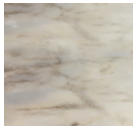

**marbles  
for top**

Carrara

Estremoz White

Estremoz Rose

Green  
Guatemala

Emperador

Nero Marquina

**marbles  
for base**

Estremoz White

Estremoz Rose

ref 1: relief part in estremoz white matte  
mid part in estremoz rose matte  
bottom part in estremoz white matte  
spheres in estremoz white matte

Estremoz Rose

Nero Marquina

ref 2: relief part in nero marquina  
mid part in estremoz rose matte  
bottom part in nero marquina  
spheres in nero marquina

Estremoz White

Green  
Guatemala

Nero Marquina

ref 3: relief part in estremoz white matte  
mid part in green guatemala  
bottom part in nero marquina  
spheres in nero marquina