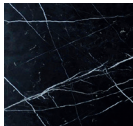

**marbles  
for top**

Carrara

Estremoz White

Estremoz Rose

Green  
Guatemala

Emperador

Nero Marquina

**marbles  
for base**

Estremoz White

Estremoz Rose

ref 1: relief part in estremoz white matte  
mid part in estremoz rose matte  
bottom part in estremoz white matte  
spheres in estremoz white matte

Estremoz Rose

Nero Marquina

ref 2: relief part in nero marquina  
mid part in estremoz rose matte  
bottom part in nero marquina  
spheres in nero marquina

Estremoz White

Green  
Guatemala

Nero Marquina

ref 3: relief part in estremoz white matte  
mid part in green guatemala  
bottom part in nero marquina  
spheres in nero marquina