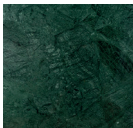

**marbles  
for top**

Carrara

Estremoz White

Estremoz Rose

Green  
Guatemala

Emperador

Nero Marquina

**marbles  
for base**

Estremoz White

Estremoz Rose

ref 1: relief part in estremoz white matte  
mid part in estremoz rose matte  
bottom part in estremoz white matte  
spheres in estremoz white matte

Estremoz Rose

Nero Marquina

ref 2: relief part in nero marquina  
mid part in estremoz rose matte  
bottom part in nero marquina  
spheres in nero marquina

Estremoz White

Green  
Guatemala

Nero Marquina

ref 3: relief part in estremoz white matte  
mid part in green guatemala  
bottom part in nero marquina  
spheres in nero marquina