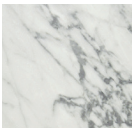

**marbles  
for top**

Carrara

Estremoz White

Estremoz Rose

Green  
Guatemala

Emperador

Nero Marquina

**marbles  
for base**

Estremoz White

Estremoz Rose

ref 1: relief part in estremoz white matte  
mid part in estremoz rose matte  
bottom part in estremoz white matte  
spheres in estremoz white matte

Estremoz Rose

Nero Marquina

ref 2: relief part in nero marquina  
mid part in estremoz rose matte  
bottom part in nero marquina  
spheres in nero marquina

Estremoz White

Green  
Guatemala

Nero Marquina

ref 3: relief part in estremoz white matte  
mid part in green guatemala  
bottom part in nero marquina  
spheres in nero marquina