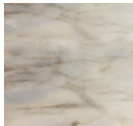

**marbles  
for top**

Carrara

Estremoz White

Estremoz Rose

Green  
Guatemala

Emperador

Nero Marquina

**marbles  
for base**

Estremoz White

Estremoz Rose

ref 1: relief part in estremoz white matte  
mid part in estremoz rose matte  
bottom part in estremoz white matte  
spheres in estremoz white matte

Estremoz Rose

Nero Marquina

ref 2: relief part in nero marquina  
mid part in estremoz rose matte  
bottom part in nero marquina  
spheres in nero marquina

Estremoz White

Green  
Guatemala

Nero Marquina

ref 3: relief part in estremoz white matte  
mid part in green guatemala  
bottom part in nero marquina  
spheres in nero marquina