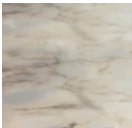

**marbles  
for top**

Carrara

Estremoz White

Estremoz Rose

Green  
Guatemala

Emperador

Nero Marquina

**marbles  
for base**

Estremoz White

Estremoz Rose

ref 1: relief part in estremoz white matte  
mid part in estremoz rose matte  
bottom part in estremoz white matte  
spheres in estremoz white matte

Estremoz Rose

Nero Marquina

ref 2: relief part in nero marquina  
mid part in estremoz rose matte  
bottom part in nero marquina  
spheres in nero marquina

Estremoz White

Green  
Guatemala

Nero Marquina

ref 3: relief part in estremoz white matte  
mid part in green guatemala  
bottom part in nero marquina  
spheres in nero marquina