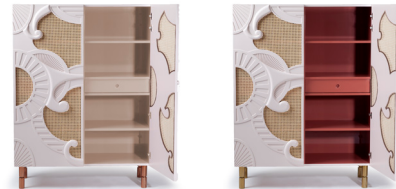

TRAJE DE LUCES

bar cabinet

120 x 53 x 160cm
product sizes may vary up to 2 cm

package
129 x 61 x 170 cm

160 Kg

materials

lacquered mdf, natural rattan and stainless steel plated metal

// as pictured

structure exterior - nude lacquered mdf matte finish

structure interior - watermelon lacquered mdf highgloss finish

rattan - natural rattan

feet - stainless steel plated polished brass

**lacquers
for structure**