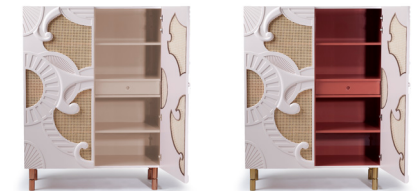

// as pictured

structure - nude lacquered wood

doors - olive ash veneer

feet - travertine marble

metal applications - satin brass

52