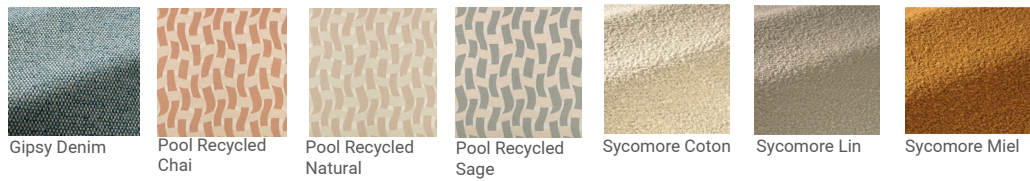

Stars recycled
Sunshine

Stars recycled
Macchiato

Stars recycled
Radichio

Stars recycled
Monochrome

**fabrics
cat 4**

Stamp Pale Gold

Stamp Ochre

Stamp Burnt
Orange

Stamp Plum

Stamp Teal

Stamp Mocha

Voulez - vous
Agrifoglio

Voulez - vous
Liquirizia bianca

Voulez - vous
Noce di cocco

Voulez - vous
tabacco

Easel Rust

Easel Brick

Easel Tundra

Easel Gold

**fabrics
cat 5**

**fabrics
cat 6**

**fabrics
cat 7**

**fabrics
cat 8**

*These fabrics are not inside the sample box, only individual samples available