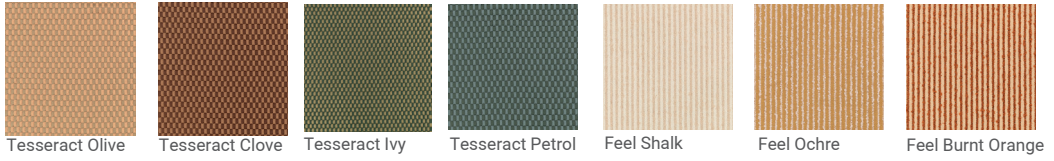

Stars recycled
Sunshine

Stars recycled
Macchiato

Stars recycled
Radichio

Stars recycled
Monochrome

**fabrics
cat 4**

Stamp Pale Gold

Stamp Ochre

Stamp Burnt
Orange

Stamp Plum

Stamp Teal

Stamp Mocha

Voulez - vous
Agrifoglio

Voulez - vous
Liquirizia bianca

Voulez - vous
Noce di cocco

Voulez - vous
tabacco

Easel Rust

Easel Brick

Easel Tundra

Easel Gold

**fabrics
cat 5**

**fabrics
cat 6**

**fabrics
cat 7**

**fabrics
cat 8**

*These fabrics are not inside the sample box, only individual samples available