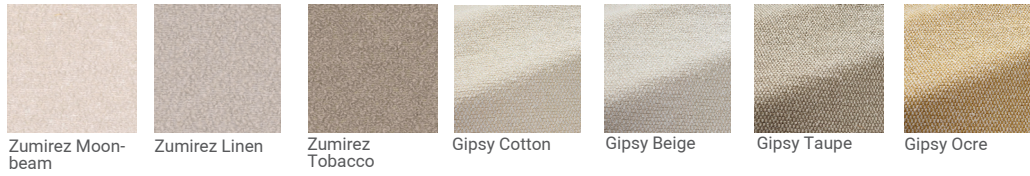

Stars recycled
Sunshine

Stars recycled
Macchiato

Stars recycled
Radichio

Stars recycled
Monochrome

**fabrics
cat 4**

Stamp Pale Gold

Stamp Ochre

Stamp Burnt
Orange

Stamp Plum

Stamp Teal

Stamp Mocha

Voulez - vous
Agrifoglio

Voulez - vous
Liquirizia bianca

Voulez - vous
Noce di cocco

Voulez - vous
tabacco

Easel Rust

Easel Brick

Easel Tundra

Easel Gold

**fabrics
cat 5**

**fabrics
cat 6**

**fabrics
cat 7**

**fabrics
cat 8**

*These fabrics are not inside the sample box, only individual samples available