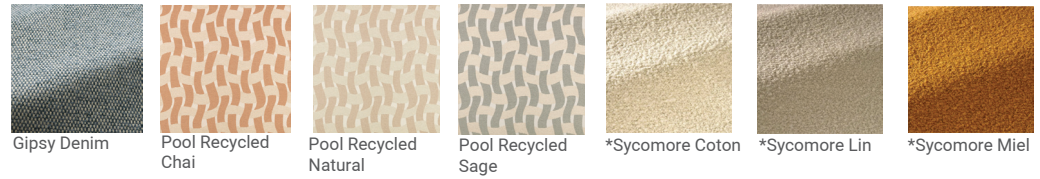

**fabrics
cat 6**

*For Marlon collection only use Gentle II fabrics

**fabrics
cat 7**

**fabrics
cat 8**

*These fabrics are not inside the sample box, only individual samples available

leathers

fringes

Suggested match: Platre, Suggested match: Platre, Suggested match: Platre, Fire, Papaye, Suggested match: Safran, Dijon, Suggested match: Safran, Dijon, Suggested match: Havane, Dijon, Terracota, Suggested match: Safran, Dijon

Suggested match: Safran, Suggested match: Terracota, Havane, Dijon, Suggested match: Havane, Woods, Suggested match: Woods, Suggested match: Terracota, Papaye, Fire, Suggested match: Papaye, Suggested match: In Love

Suggested match: Wine, Suggested match: Sketch, Suggested match: Sketch, Powder, Suggested match: Sketch, Powder, Suggested match: Kiwi, Suggested match: Sapin, Suggested match: Kiwi

Suggested match: Kiwi, Suggested match: Duck, Suggested match: Lapis Lazuli, Mediterranee, Suggested match: Lapis Lazuli, Mediterranee, Suggested match: Dune