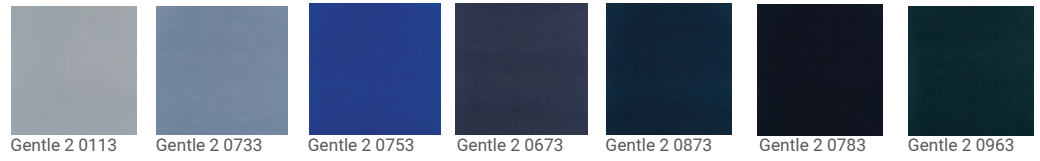

**fabrics
cat 6**

*For Marlon collection only use Gentle II fabrics