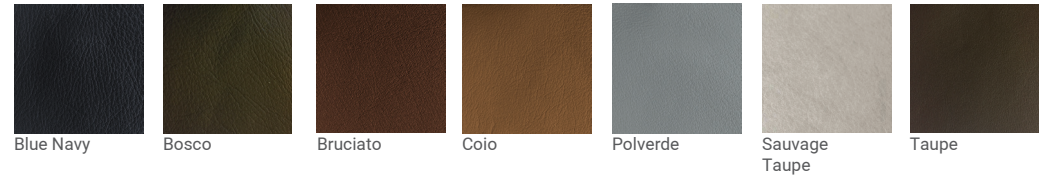

**fabrics
cat 6**

*For Marlon collection only use Gentle II fabrics

**fabrics
cat 7**

**fabrics
cat 8**

*These fabrics are not inside the sample box, only individual samples available

leathers

fringes

Suggested match: Platre, Suggested match: Platre, Suggested match: Platre, Fire, Papaye, Suggested match: Safran, Dijon, Suggested match: Safran, Dijon, Suggested match: Havane, Dijon, Terracota, Suggested match: Safran, Dijon

Suggested match: Safran, Suggested match: Terracota, Havane, Dijon, Suggested match: Havane, Woods, Suggested match: Woods, Suggested match: Terracota, Papaye, Fire, Suggested match: Papaye, Suggested match: In Love

Suggested match: Wine, Suggested match: Sketch, Suggested match: Sketch, Powder, Suggested match: Sketch, Powder, Suggested match: Kiwi, Suggested match: Sapin, Suggested match: Kiwi

Suggested match: Kiwi, Suggested match: Duck, Suggested match: Lapis Lazuli, Mediterranee, Suggested match: Lapis Lazuli, Mediterranee, Suggested match: Dune