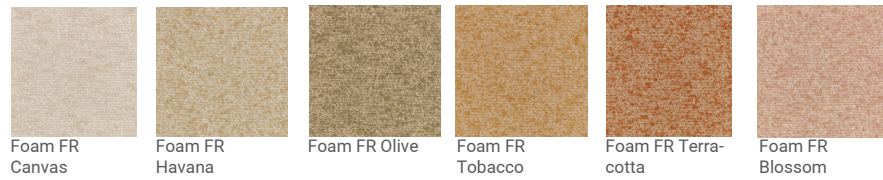

Easel Buff Easel Powder Code Parchment Code Ochre Code Terracotta Code Pesto Tesseract Pesto

Tesseract Olive Tesseract Clove Tesseract Ivy Tesseract Petrol Feel Shalk Feel Ochre Feel Burnt Orange

Feel Pesto Feel Monochrome

fabrics cat 5

Zumirez Moonbeam Zumirez Linen Zumirez Tobacco Gipsy Cotton Gipsy Beige Gipsy Taupe Gipsy Ocre

Gipsy Chamois Gipsy Graphite Gipsy Souris Gipsy Dragee Gipsy Capucine Gipsy Amande Gipsy Celadon

*These fabrics are not inside the sample box, only individual samples available

**fabrics
cat 6**

*For Marlon collection only use Gentle II fabrics

**fabrics
cat 7**

**fabrics
cat 8**

*These fabrics are not inside the sample box, only individual samples available