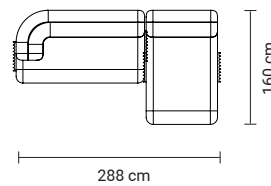

CARMEL

modular couch

286 x 326 x 71 cm

sh 40 cm

product sizes may vary up to 2cm

composed by:

individual 1 arm - 1,8m

corner 90°

pouf square
108 x 100 x 40 cm

individual 1m
100 x 102 x 71 cm
sh 40 cm

individual 1,4m
104 x 102 x 71 cm
sh 40 cm

chaise longue
108 x 160 x 71 cm
sh 40 cm

big corner
206 x 206 x 71 cm
sh 40 cm

corner 90°
145 x 145 x 71 cm
sh 40 cm

corner 45°
200 x 102 x 71 cm
sh 40 cm

individual 1 arm 1,8m
180 x 102 x 71 cm
sh 40 cm

couch 2,4m
240 x 107 x 71 cm
sh 40 cm

couch 2,8m
280 x 107 x 71 cm
sh 40 cm

couch 3m
300 x 107 x 71 cm
sh 40 cm

SUGGESTED COMPOSITIONS

*we can help you creating your own composition,
please contact us

modules:
individual 1 arm - 1,8m
corner 90°
individual - 1,4m

modules:
big corner
big corner

modules:
individual 1 arm - 1,8m
chaise longue