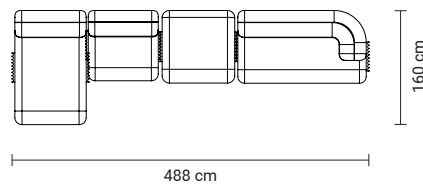

CARMEL

modular couch

286 x 326 x 71 cm

sh 40 cm

product sizes may vary up to 2cm

composed by:

individual 1 arm - 1,8m

corner 90°

pouf square
108 x 100 x 40 cm

individual 1m
100 x 102 x 71 cm
sh 40 cm

individual 1,4m
104 x 102 x 71 cm
sh 40 cm

chaise longue
108 x 160 x 71 cm
sh 40 cm

big corner
206 x 206 x 71 cm
sh 40 cm

corner 90°
145 x 145 x 71 cm
sh 40 cm

corner 45°
200 x 102 x 71 cm
sh 40 cm

individual 1 arm 1,8m
180 x 102 x 71 cm
sh 40 cm

couch 2,4m
240 x 107 x 71 cm
sh 40 cm

couch 2,8m
280 x 107 x 71 cm
sh 40 cm

couch 3m
300 x 107 x 71 cm
sh 40 cm

SUGGESTED COMPOSITIONS

*we can help you creating your own composition,
please contact us

modules:
individual 1 arm - 1,8m
corner 90°
individual - 1,4m

modules:
big corner
big corner

modules:
individual 1 arm - 1,8m
chaise longue