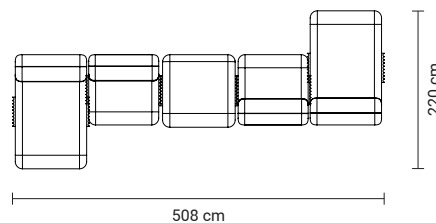

modules:
chaise longue
individual 1m
pouf square
individual 1m
chaise longue