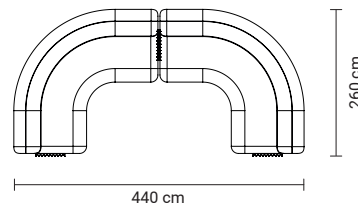

CARMEL

modular couch

286 x 326 x 71 cm

sh 40 cm

product sizes may vary up to 2cm

composed by:

individual 1 arm - 1,8m

corner 90°

pouf square
108 x 100 x 40 cm

individual 1m
100 x 102 x 71 cm
sh 40 cm

individual 1,4m
104 x 102 x 71 cm
sh 40 cm

chaise longue
108 x 160 x 71 cm
sh 40 cm

big corner
206 x 206 x 71 cm
sh 40 cm

corner 90°
145 x 145 x 71 cm
sh 40 cm

corner 45°
200 x 102 x 71 cm
sh 40 cm

individual 1 arm 1,8m
180 x 102 x 71 cm
sh 40 cm

couch 2,4m
240 x 107 x 71 cm
sh 40 cm

couch 2,8m
280 x 107 x 71 cm
sh 40 cm

couch 3m
300 x 107 x 71 cm
sh 40 cm

SUGGESTED COMPOSITIONS

*we can help you creating your own composition,
please contact us

modules:
individual 1 arm - 1,8m
corner 90°
individual - 1,4m

modules:
big corner
big corner

modules:
individual 1 arm - 1,8m
chaise longue