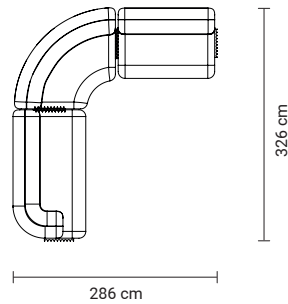

CARMEL

modular couch

286 x 326 x 71 cm

sh 40 cm

product sizes may vary up to 2cm

composed by:

individual 1 arm - 1,8m

corner 90°

pouf square
108 x 100 x 40 cm

individual 1m
100 x 102 x 71 cm
sh 40 cm

individual 1,4m
104 x 102 x 71 cm
sh 40 cm

chaise longue
108 x 160 x 71 cm
sh 40 cm

big corner
206 x 206 x 71 cm
sh 40 cm

corner 90°
145 x 145 x 71 cm
sh 40 cm

corner 45°
200 x 102 x 71 cm
sh 40 cm

individual 1 arm 1,8m
180 x 102 x 71 cm
sh 40 cm

couch 2,4m
240 x 107 x 71 cm
sh 40 cm

couch 2,8m
280 x 107 x 71 cm
sh 40 cm

couch 3m
300 x 107 x 71 cm
sh 40 cm

SUGGESTED COMPOSITIONS

*we can help you creating your own composition,
please contact us

modules:
individual 1 arm - 1,8m
corner 90°
individual - 1,4m

modules:
big corner
big corner

modules:
individual 1 arm - 1,8m
chaise longue