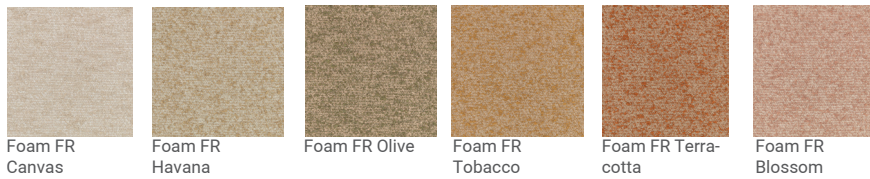

**fabrics
cat 8**

fringes

S53 Suggested match: Platre

S10 Suggested match: Platre

S61 Suggested match: Platre, Fire, Papaye

S85 Suggested match: Safran, Dijon

S12 Suggested match: Safran, Dijon

S41 Suggested match: Havane, Dijon, Terracotta

S84 Suggested match: Safran, Dijon

S76 Suggested match: Safran

S81 Suggested match: Terracotta, Havane, Dijon

S24 Suggested match: Havane, Woods

S23 Suggested match: Woods

S54 Suggested match: Terracotta, Papaye, Fire

S56 Suggested match: Papaye

S19 Suggested match: In Love

S20 Suggested match: Wine

S73 Suggested match: Sketch

S72 Suggested match: Sketch, Powder

S70 Suggested match: Sketch, Powder

S32 Suggested match: Kiwi

S106 Suggested match: Sapin

S43 Suggested match: Kiwi

S109 Suggested match: Kiwi

S112 Suggested match: Duck

S125 Suggested match: Lapis Lazuli, Mediterranee

S116 Suggested match: Lapis Lazuli, Mediterranee

S1 Suggested match: Dune