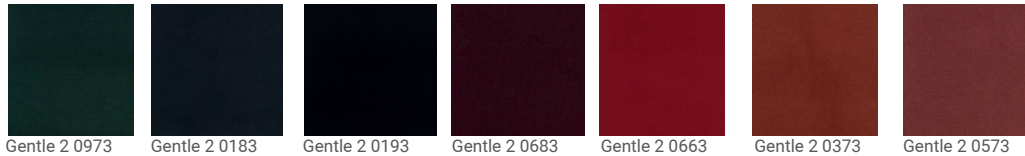

**fabrics
cat 8**

fringes

S53 Suggested match: Platre

S10 Suggested match: Platre

S61 Suggested match: Platre, Fire, Papaye

S85 Suggested match: Safran, Dijon

S12 Suggested match: Safran, Dijon

S41 Suggested match: Havane, Dijon, Terracotta

S84 Suggested match: Safran, Dijon

S76 Suggested match: Safran

S81 Suggested match: Terracotta, Havane, Dijon

S24 Suggested match: Havane, Woods

S23 Suggested match: Woods

S54 Suggested match: Terracotta, Papaye, Fire

S56 Suggested match: Papaye

S19 Suggested match: In Love

S20 Suggested match: Wine

S73 Suggested match: Sketch

S72 Suggested match: Sketch, Powder

S70 Suggested match: Sketch, Powder

S32 Suggested match: Kiwi

S106 Suggested match: Sapin

S43 Suggested match: Kiwi

S109 Suggested match: Kiwi

S112 Suggested match: Duck

S125 Suggested match: Lapis Lazuli, Mediterranee

S116 Suggested match: Lapis Lazuli, Mediterranee

S1 Suggested match: Dune