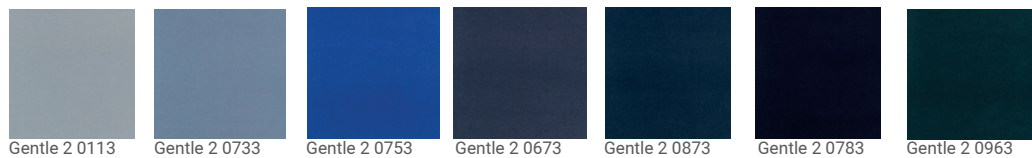

Easel Gold

**fabrics  
cat 5**

**fabrics  
cat 6**

**fabrics  
cat 7**

**fabrics  
cat 8**

**fringes**

S53 Suggested match: Platre

S10 Suggested match: Platre