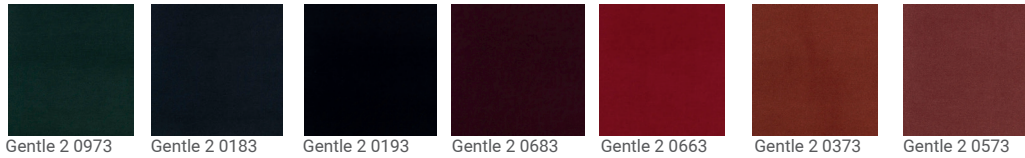

Easel Gold

**fabrics  
cat 5**

**fabrics  
cat 6**

**fabrics  
cat 7**

**fabrics  
cat 8**

**fringes**

S53 Suggested match: Platre

S10 Suggested match: Platre