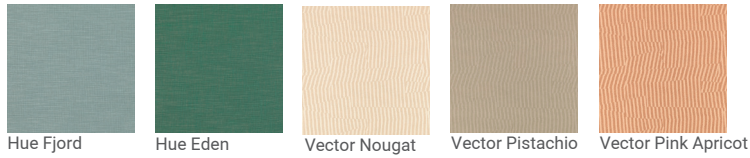

Velvet Black

Hue Silver

Hue Graphite

Hue Magnesium

Hue Marine

Hue Sandstone

Hue Burnt Orange

Hue Turmetic

Hue Vintage Rose

Hue Peach Skin

Hue Peridot

Hue Mouse

Hue Fjord Hue Eden Vector Nougat Vector Pistachio Vector Pink Apricot

**fabrics
cat 3**

Biarritz Amande Biarritz Celadon Biarritz Ciel Biarritz Canard Biarritz Calcaire Biarritz Ecrú Biarritz Taupe