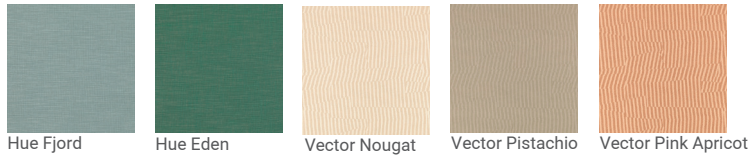

Velvet Terracotta Velvet Powder Velvet Fire Velvet Wine Velvet In Love Velvet Dijon Velvet Safran

Velvet Havane Velvet Woods Velvet Dark Clay Velvet Kiwi Velvet Sapin Velvet Celadon Velvet Duck

Velvet Mediterranee Velvet Lapis Lazuli Velvet Black Hue Silver Hue Graphite Hue Magnesium Hue Marine

Hue Sandstone Hue Burnt Orange Hue Turmetic Hue Vintage Rose Hue Peach Skin Hue Peridot Hue Mouse

Hue Fjord

Hue Eden

Vector Nougat

Vector Pistachio

Vector Pink Apricot

**fabrics
cat 3**

Biarritz Amande