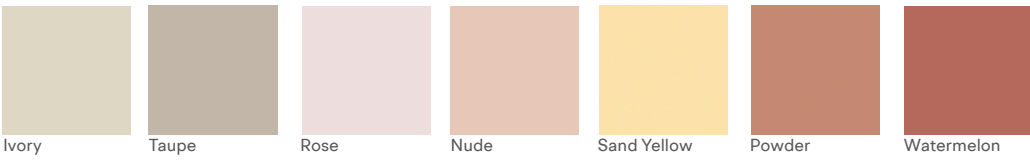

Stars recycled  
Monochrome

**fabrics  
cat 4**

Stamp Pale Gold

Stamp Ochre

Stamp Burnt  
Orange

Stamp Plum

Stamp Teal

Stamp Mocha

Tesseract Clove

Tesseract Ivy

Tesseract Petrol

Feel Shalk

Feel Ochre

Feel Burnt Orange

Feel Pesto

Feel Monochrome

Sycamore Miel

Sycamore Chanvre

Sycamore Fougère

**fabrics  
cat 6**

Checkerboard Knit Cappuccino

Checkerboard Knit silver grey

Zimmer Puzzle 892

Zimmer Puzzle 886

Gentle 2 0783

Gentle 2 0963

**fabrics  
cat 8**

**lacquers  
for sphere applications**

**metals  
for rim detail**