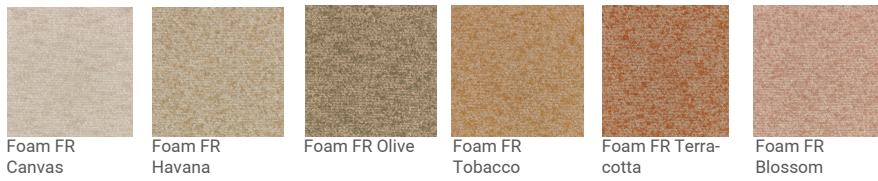

**fabrics
cat 8**

**lacquers
for sphere applications**

**metals
for rim detail**