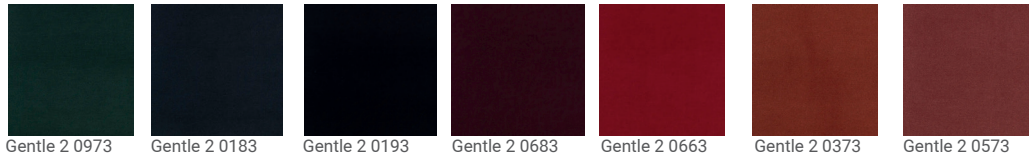

**fabrics
cat 8**

**lacquers
for sphere applications**

**metals
for rim detail**