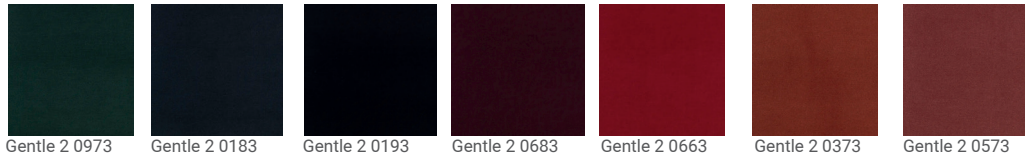

**fabrics
cat 8**

**solid
woods
for feet**

**metals
for feet**