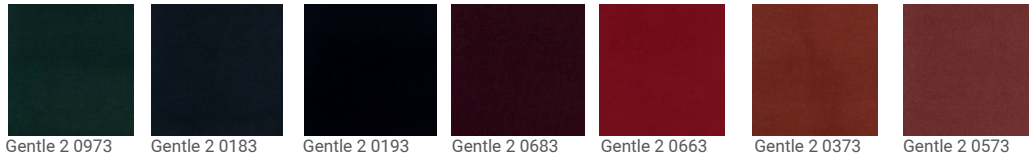

**fabrics
cat 8**

**solid woods
for feet**

**metals
for ring**