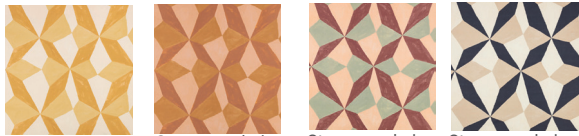

Stars recycled
Sunshine

Stars recycled
Macchiato

Stars recycled
Radichio

Stars recycled
Monochrome