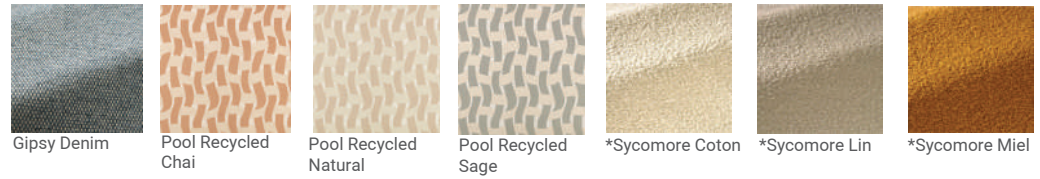

**fabrics
cat 6**

*For Marlon collection only use Gentle II fabrics

**fabrics
cat 7**

**fabrics
cat 8**

*These fabrics are not inside the sample box, only individual samples available

fringes