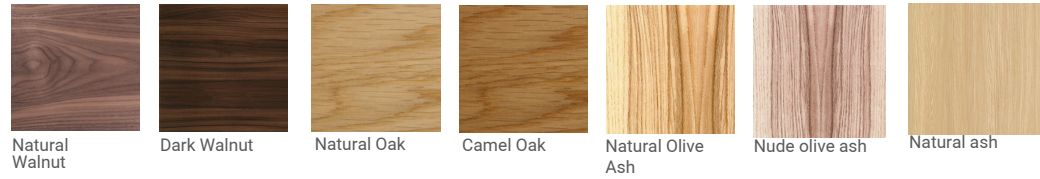

112

materials

fabric or leather, metal and lacquered metal

// as pictured

back and seat - gipsy amande

feet - sage lacquered metal

application - polished brass

**plywood veneer**

**solid woods**

**lacquers**

**metals**

**marbles**

**tiles**

**fabrics cat 1**

**fabrics cat 2**

\*These ceramics are not inside the sample box, only individual samples available  
 \*These fabrics are not inside the sample box, only individual samples available