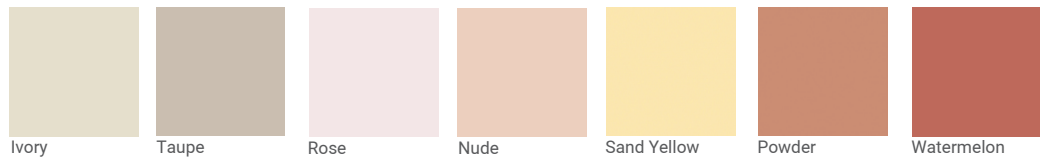

112

materials

fabric or leather, metal and lacquered metal

// as pictured

back and seat - gipsy amande

feet - sage lacquered metal

application - polished brass

**plywood veneer**

**solid woods**

**lacquers**

**metals**

**marbles**

**tiles**

**fabrics cat 1**

**fabrics cat 2**

\*These ceramics are not inside the sample box, only individual samples available  
 \*These fabrics are not inside the sample box, only individual samples available

\*Tesseraet Olive \*Tesseraet Clove \*Tesseraet Ivy \*Tesseraet Petrol Feel Shalk \*Feel Ochre \*Feel Burnt Orange

\*Feel Pesto \*Feel Monochrome Grace 701 Grace 714 Grace 732 Grace 523 Grace 501

Grace 819 Grace 821 Grace 612 Grace 786 Grace 348 Grace 240