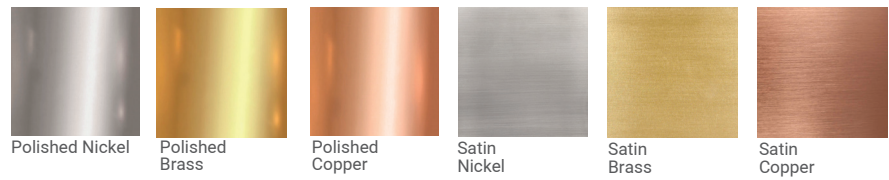

plywood veneer

solid woods

lacquers

metals

marbles

tiles

fabrics cat 1

fabrics cat 2

*These ceramics are not inside the sample box, only individual samples available
*These fabrics are not inside the sample box, only individual samples available