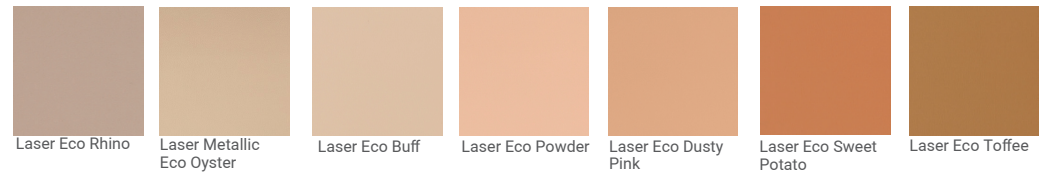

**solid woods**

**lacquers**

**metals**

**marbles**

**tiles**

**fabrics cat 1**

**fabrics cat 2**

\*These ceramics are not inside the sample box, only individual samples available  
 \*These fabrics are not inside the sample box, only individual samples available

\*Tesseraet Olive \*Tesseraet Clove \*Tesseraet Ivy \*Tesseraet Petrol Feel Shalk \*Feel Ochre \*Feel Burnt Orange

\*Feel Pesto \*Feel Monochrome Grace 701 Grace 714 Grace 732 Grace 523 Grace 501

Grace 819 Grace 821 Grace 612 Grace 786 Grace 348 Grace 240