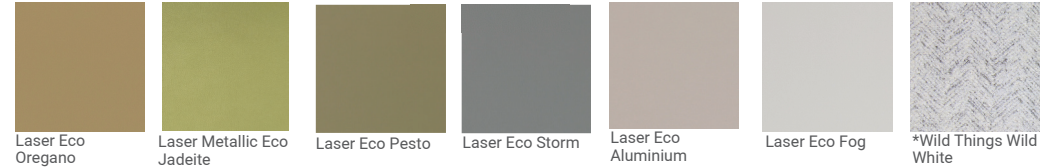

**solid woods**

**lacquers**

**metals**

**marbles**

**tiles**

**fabrics cat 1**

**fabrics cat 2**

\*These ceramics are not inside the sample box, only individual samples available  
 \*These fabrics are not inside the sample box, only individual samples available

\*Tesseraet Olive \*Tesseraet Clove \*Tesseraet Ivy \*Tesseraet Petrol Feel Shalk \*Feel Ochre \*Feel Burnt Orange

\*Feel Pesto \*Feel Monochrome Grace 701 Grace 714 Grace 732 Grace 523 Grace 501

Grace 819 Grace 821 Grace 612 Grace 786 Grace 348 Grace 240