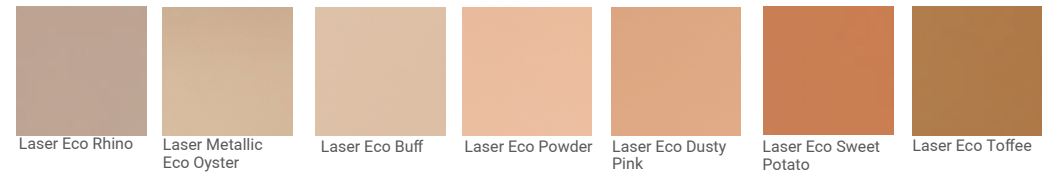

metals

marbles

tiles

fabrics cat 1

fabrics cat 2

*These ceramics are not inside the sample box, only individual samples available
 *These fabrics are not inside the sample box, only individual samples available

Velvet Havane Velvet Woods Velvet Dark Clay Velvet Kiwi Velvet Sapin Velvet Celadon Velvet Duck

Velvet Mediterranee Velvet Lapis Lazuli Velvet Black Hue Silver Hue Graphite Hue Magnesium Hue Marine

Hue Sandstone Hue Burnt Orange Hue Turmetic Hue Vintage Rose Hue Peach Skin Hue Peridot Hue Mouse