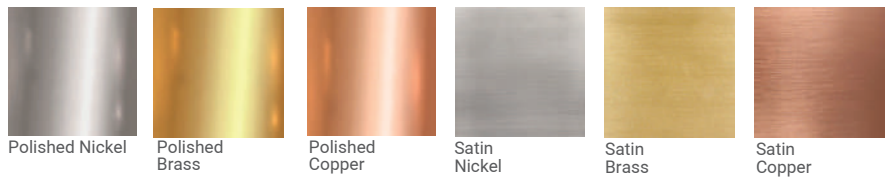

plywood veneer

solid woods

lacquers

metals

marbles

tiles

fabrics cat 1

fabrics cat 2

*These ceramics are not inside the sample box, only individual samples available
*These fabrics are not inside the sample box, only individual samples available