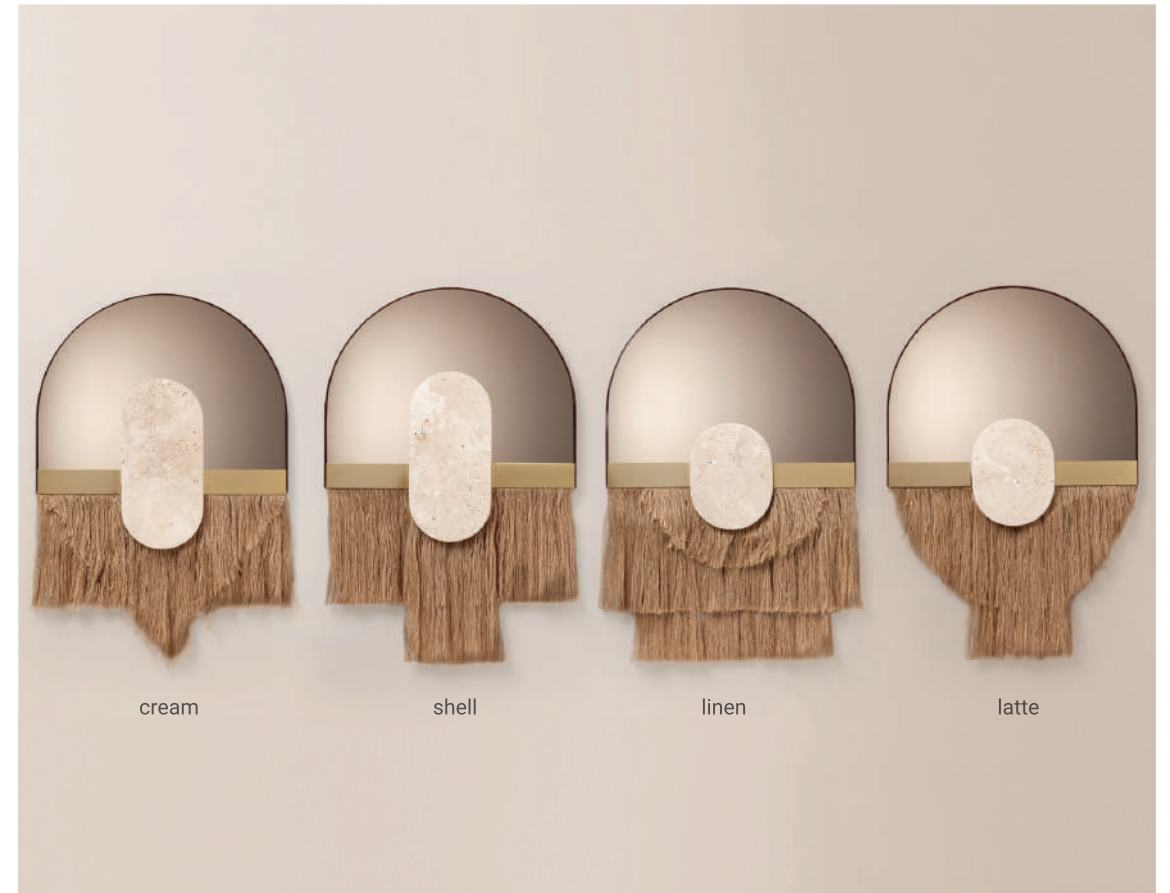

# SOUK ECRU

mirror

61 x 3 x 97 cm

package

66 x 66 x 12cm

18 Kg

49

// as pictured

foam with resin

50

// as pictured

top mirror - bronze mirror

marble application - travertine marble

metal application - satin brass

fringes - natural rattan