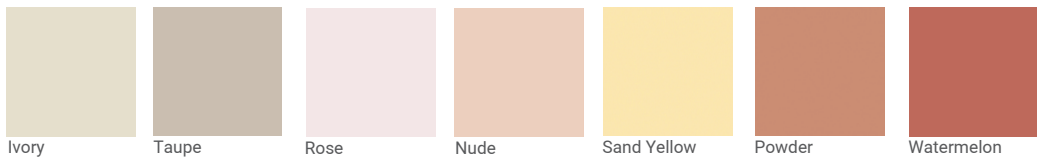

plywood veneer

solid woods

lacquers

metals

marbles

tiles

fabrics cat 1

fabrics cat 2

*These ceramics are not inside the sample box, only individual samples available
*These fabrics are not inside the sample box, only individual samples available