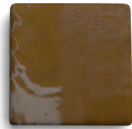

**marble
for top**

Travertine

**stainless steel with
powder coated
for outdoor
for base**

Ivory

Taupe

Nude

Yellow Sun

Powder

Watermelon

Watermelon

Camel

Camel

Teal

Jade

Kaki

Mocha

Olive

Black

Camel

Camel

Teal

Jade

**tiles
for base**

Mustard

Autumn

Twilight

Khaki

Pacific

Blossom

Mineral

Frost

Brick