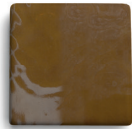

**marble  
for top**

Travertine

**stainless steel with  
powder coated  
for outdoor  
for base**

Ivory

Taupe

Nude

Yellow Sun

Powder

Watermelon

Watermelon

Camel

Camel

Teal

Jade

Kaki

Mocha

Olive

Black

Camel

Camel

Teal

Jade

**tiles  
for base**

Mustard

Autumn

Twilight

Khaki

Pacific

Blossom

Mineral

Frost

Brick