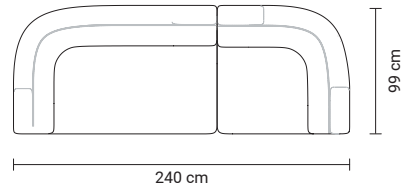

SUGGESTED COMPOSITIONS

*we can help you creating your own composition,
please contact us

modules:
1 right arm
corner