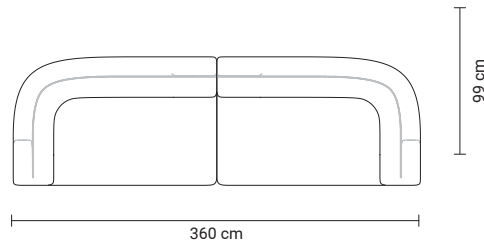

modules:
1 right arm
1 left arm