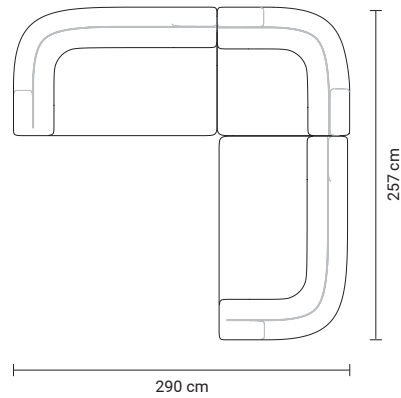

modules:
1 right arm
corner
1 left arm