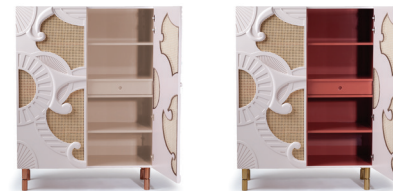

// as pictured

structure exterior - nude lacquered mdf matte finish

structure interior - watermelon lacquered mdf highgloss finish

rattan - natural rattan

feet - stainless steel plated polished brass

// as pictured