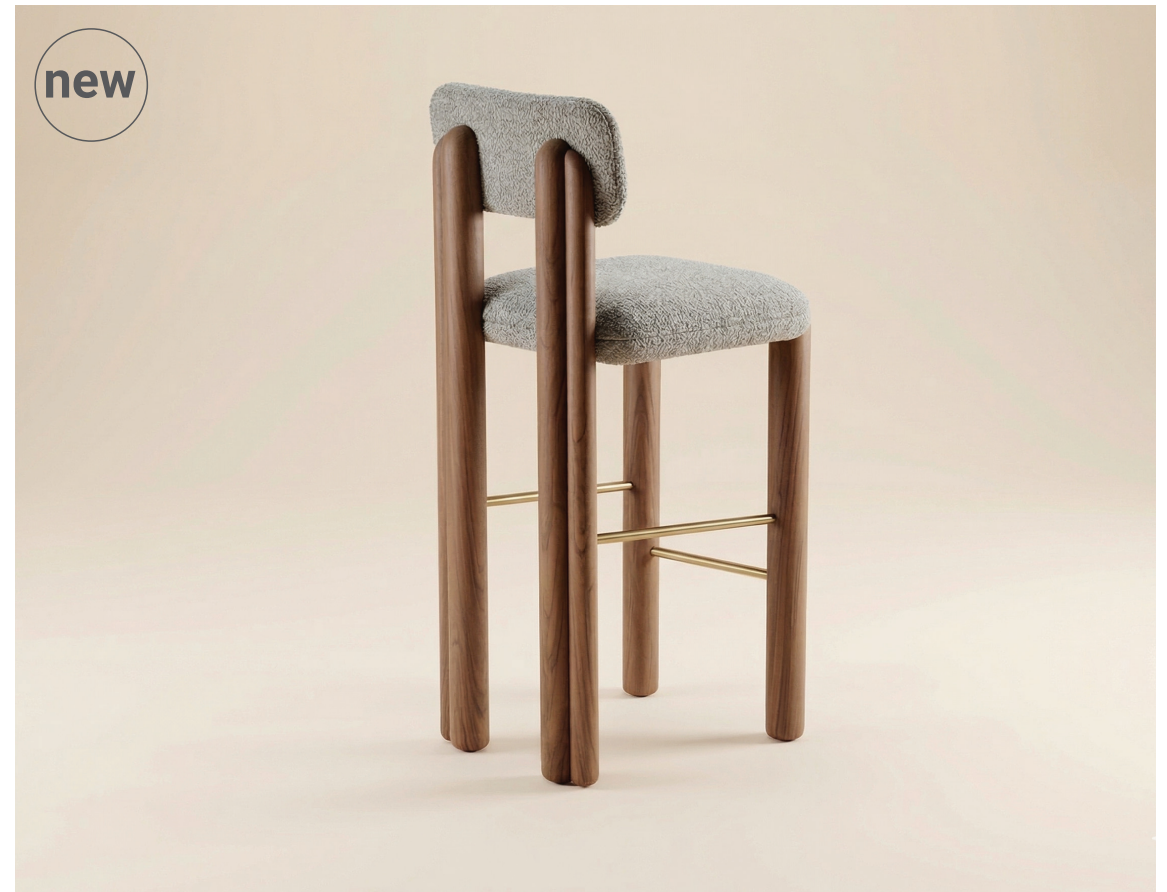

applications - polished nickel

// as pictured

structure - ash wood with walnut color

seat - rope

ring - polished brass

# CAMELIA

bar chair

46 x 47 x 103/98 cm  
sh 75/65 cm

package  
51 x 52 x 108 cm

# CAMELIA WOOD

bar chair

46 x 47 x 103/98 cm  
sh 75/765 cm

package  
51 x 52 x 108 cm

125

126

// as pictured

back and seat - gipsy amande  
feet - grace 786  
application - polished brass